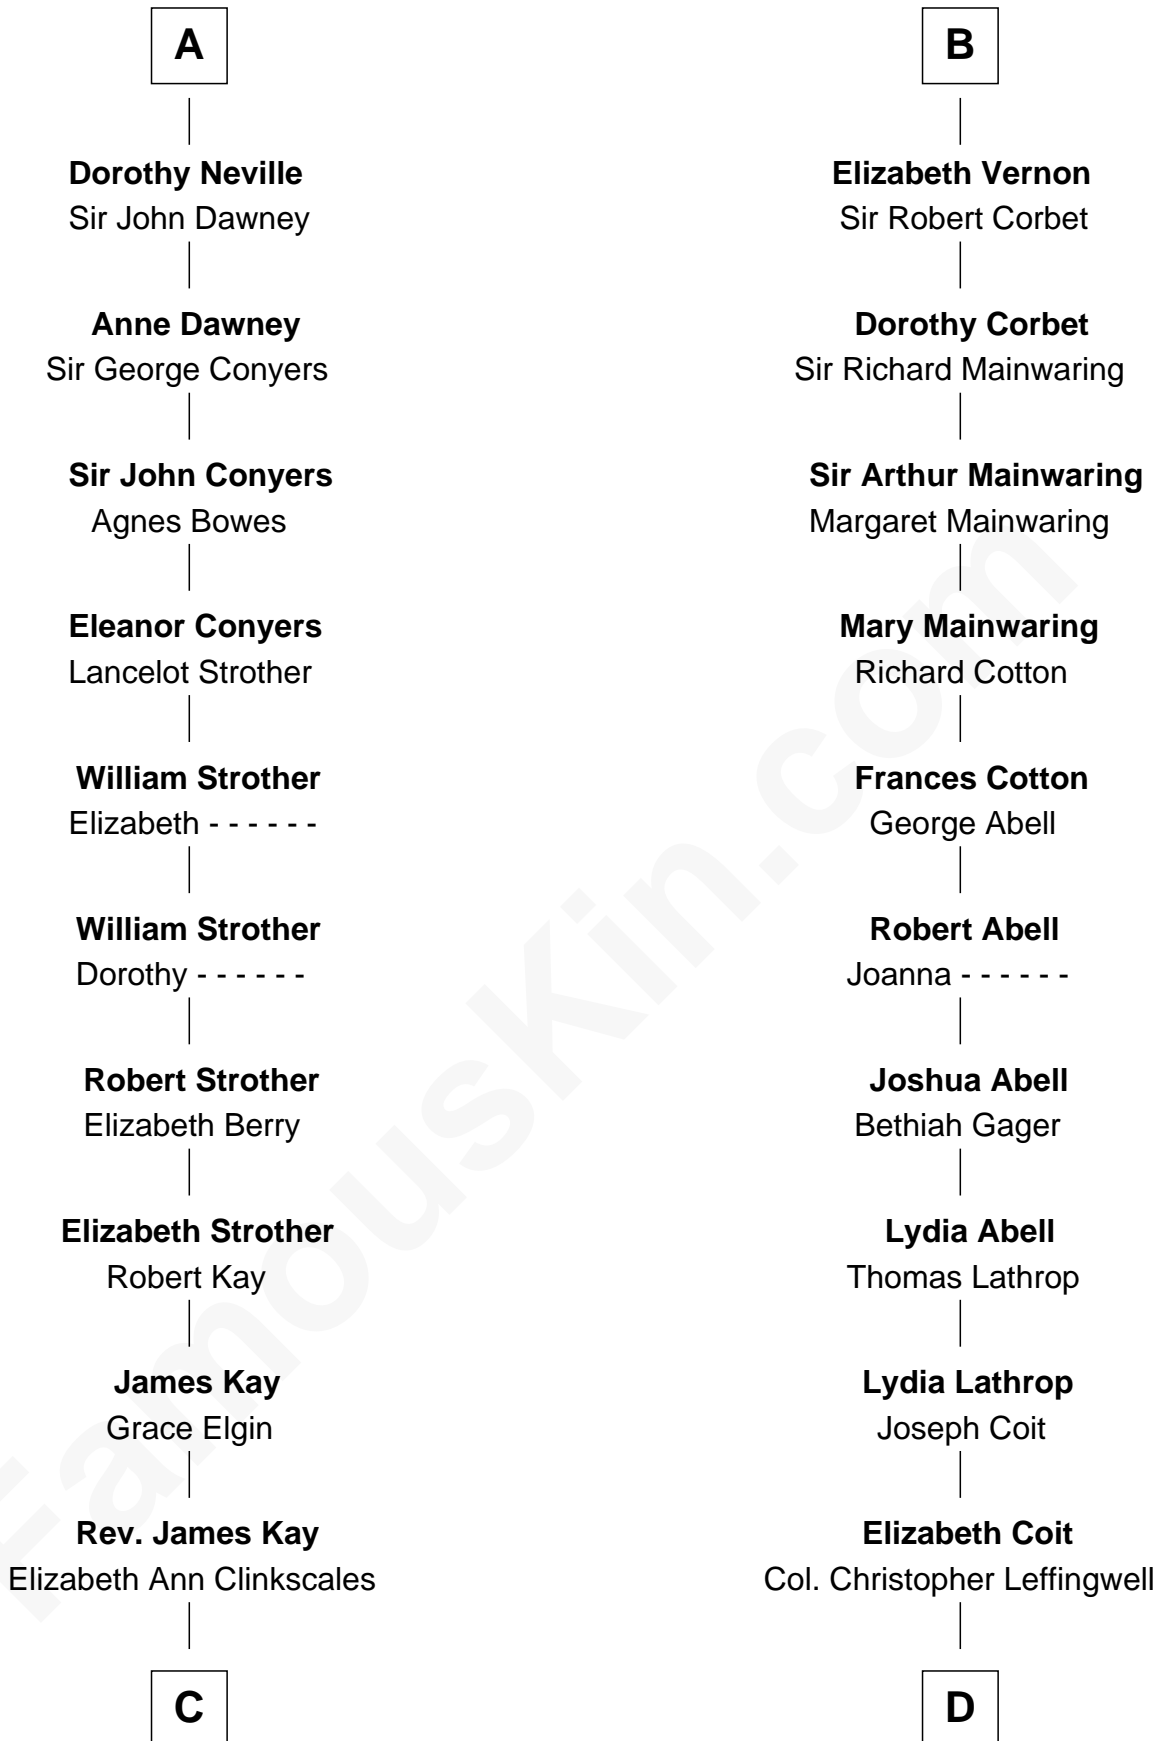

FamousKin.com Relationship Chart of

Jimmy Carter

39th U.S. President

21st cousin of

Allen Dulles

5th Director of the C.I.A.

C

Mary Kay
John Pratt

James E. Pratt
Sophronia C. Cowan

Nina Pratt
William Archibald Carter

Earl Carter
Lillian Gordy

Jimmy Carter
39th U.S. President

D

Joanna Leffingwell
Charles Lathrop

Harriet Wadsworth Lathrop
Rev. Miron Winslow