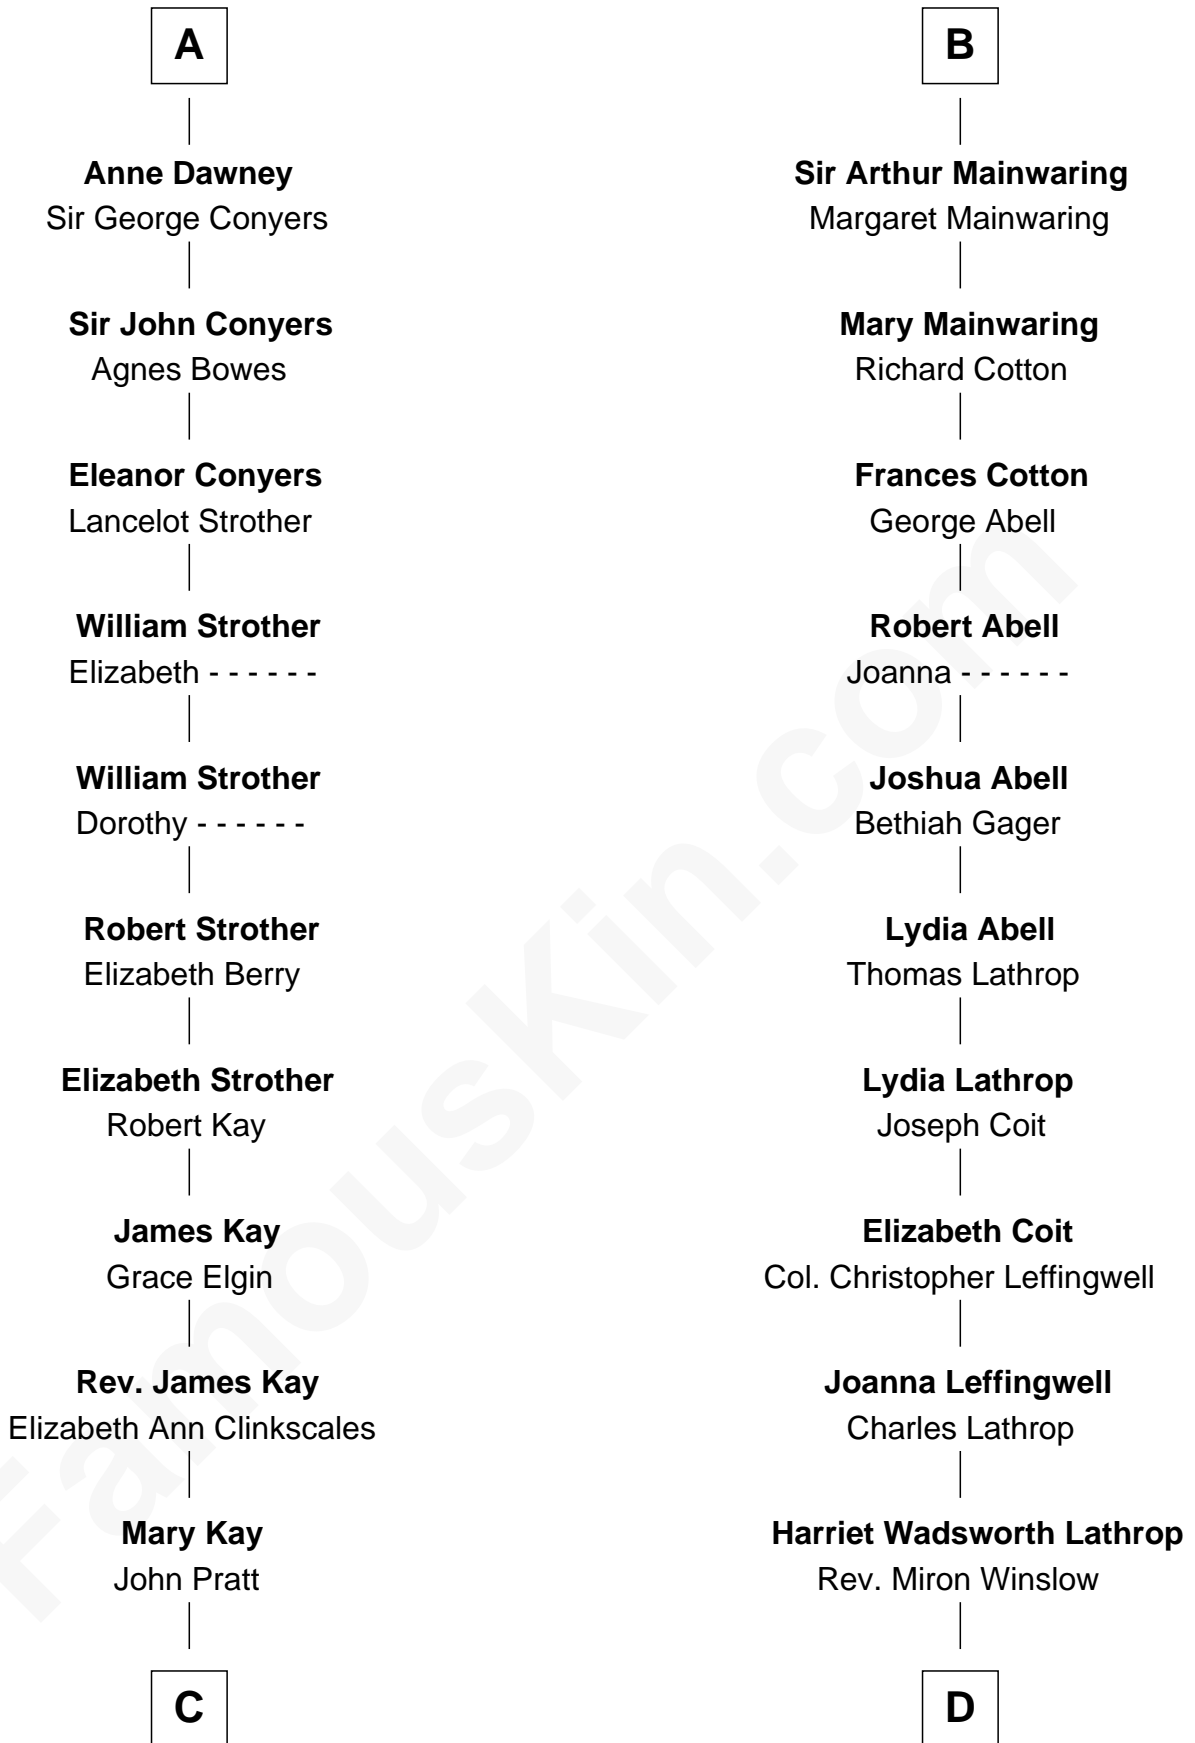

# FamousKin.com Relationship Chart of

**Jimmy Carter**

*39th U.S. President*

19th cousin 1 time removed of

**Allen Dulles**

*5th Director of the C.I.A.*

**Sir William de Bohun**  
Elizabeth de Badlesmere

**Humphrey de Bohun**  
Joan Fitzalan

**Eleanor de Bohun**  
Sir Thomas Plantagenet

**Anne Plantagenet**  
Sir William Bouchier

**Sir John Bouchier**  
Margaret Berners

**Joan Bouchier**  
Sir Henry Neville

**Sir Richard Neville**  
Anne Stafford

**Dorothy Neville**  
Sir John Dawney

**A**

**Elizabeth de Bohun**  
Sir Richard Fitzalan

**Joan Fitzalan**  
Sir William Beauchamp

**Joan Beauchamp**  
James Butler

**Elizabeth Butler**  
John Talbot

**Ann Talbot**  
Sir Henry Vernon

**Elizabeth Vernon**  
Sir Robert Corbet

**Dorothy Corbet**  
Sir Richard Mainwaring

**B**

**C**

**James E. Pratt**  
Sophronia C. Cowan

**Nina Pratt**  
William Archibald Carter

**Earl Carter**  
Lillian Gordy