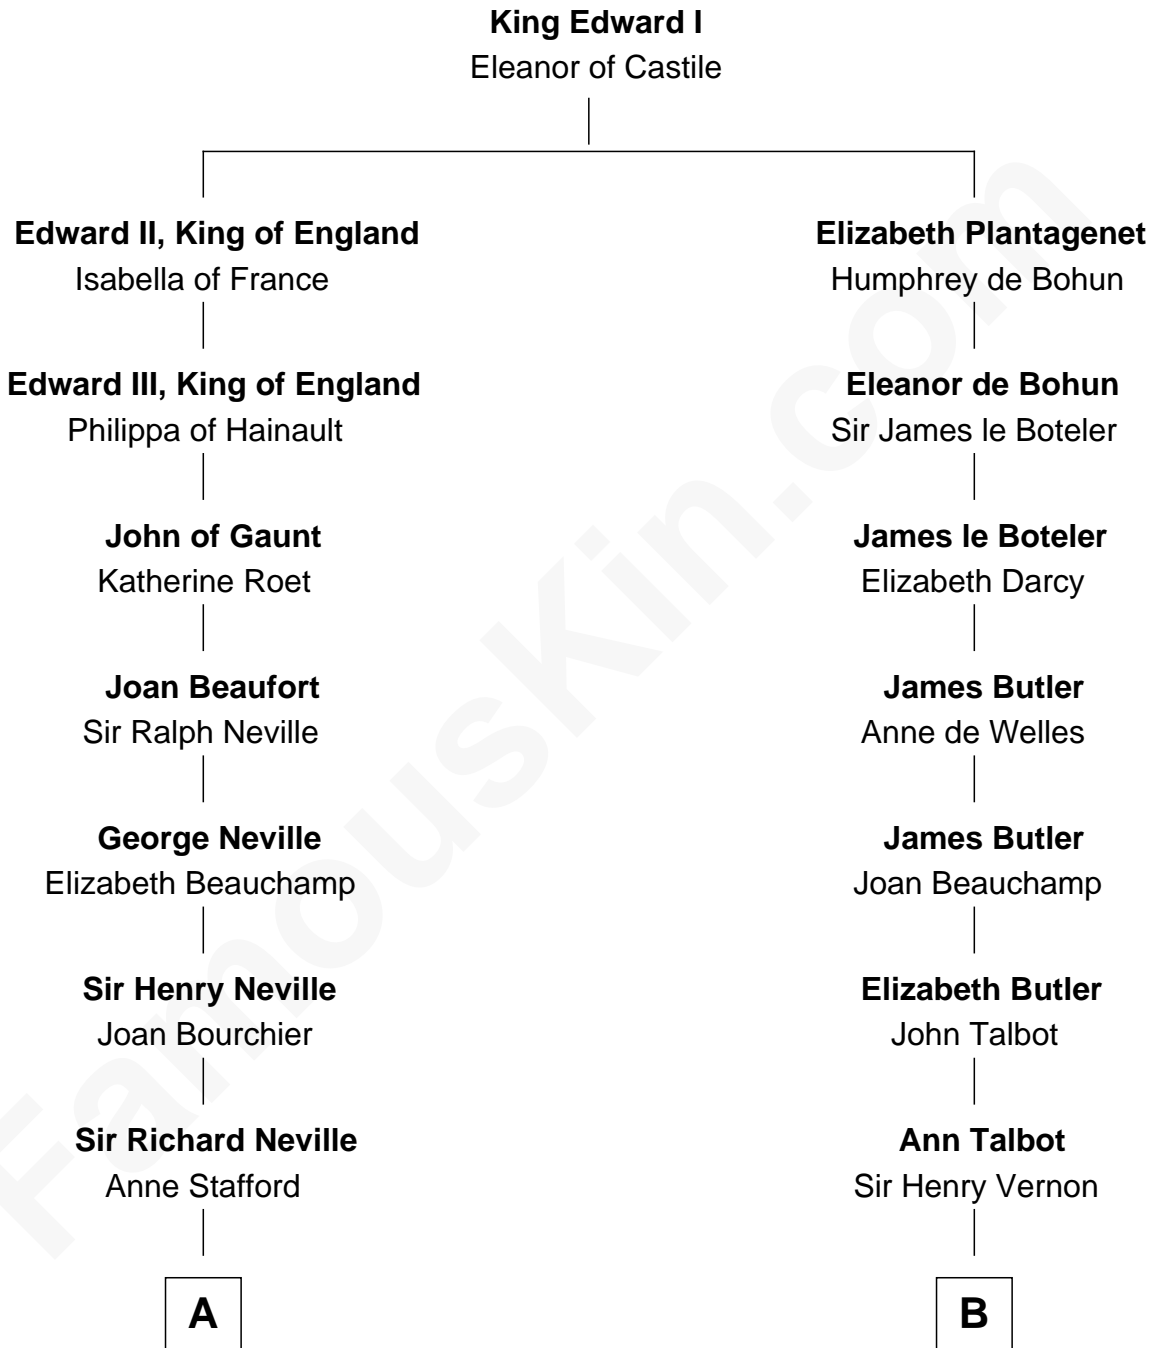

FamousKin.com Relationship Chart of

Jimmy Carter

39th U.S. President

21st cousin of

John Foster Dulles

52nd U.S. Secretary of State

C

Mary Kay
John Pratt

James E. Pratt
Sophronia C. Cowan

Nina Pratt
William Archibald Carter

Earl Carter
Lillian Gordy

Jimmy Carter
39th U.S. President

D

Joanna Leffingwell
Charles Lathrop

Harriet Wadsworth Lathrop
Rev. Miron Winslow