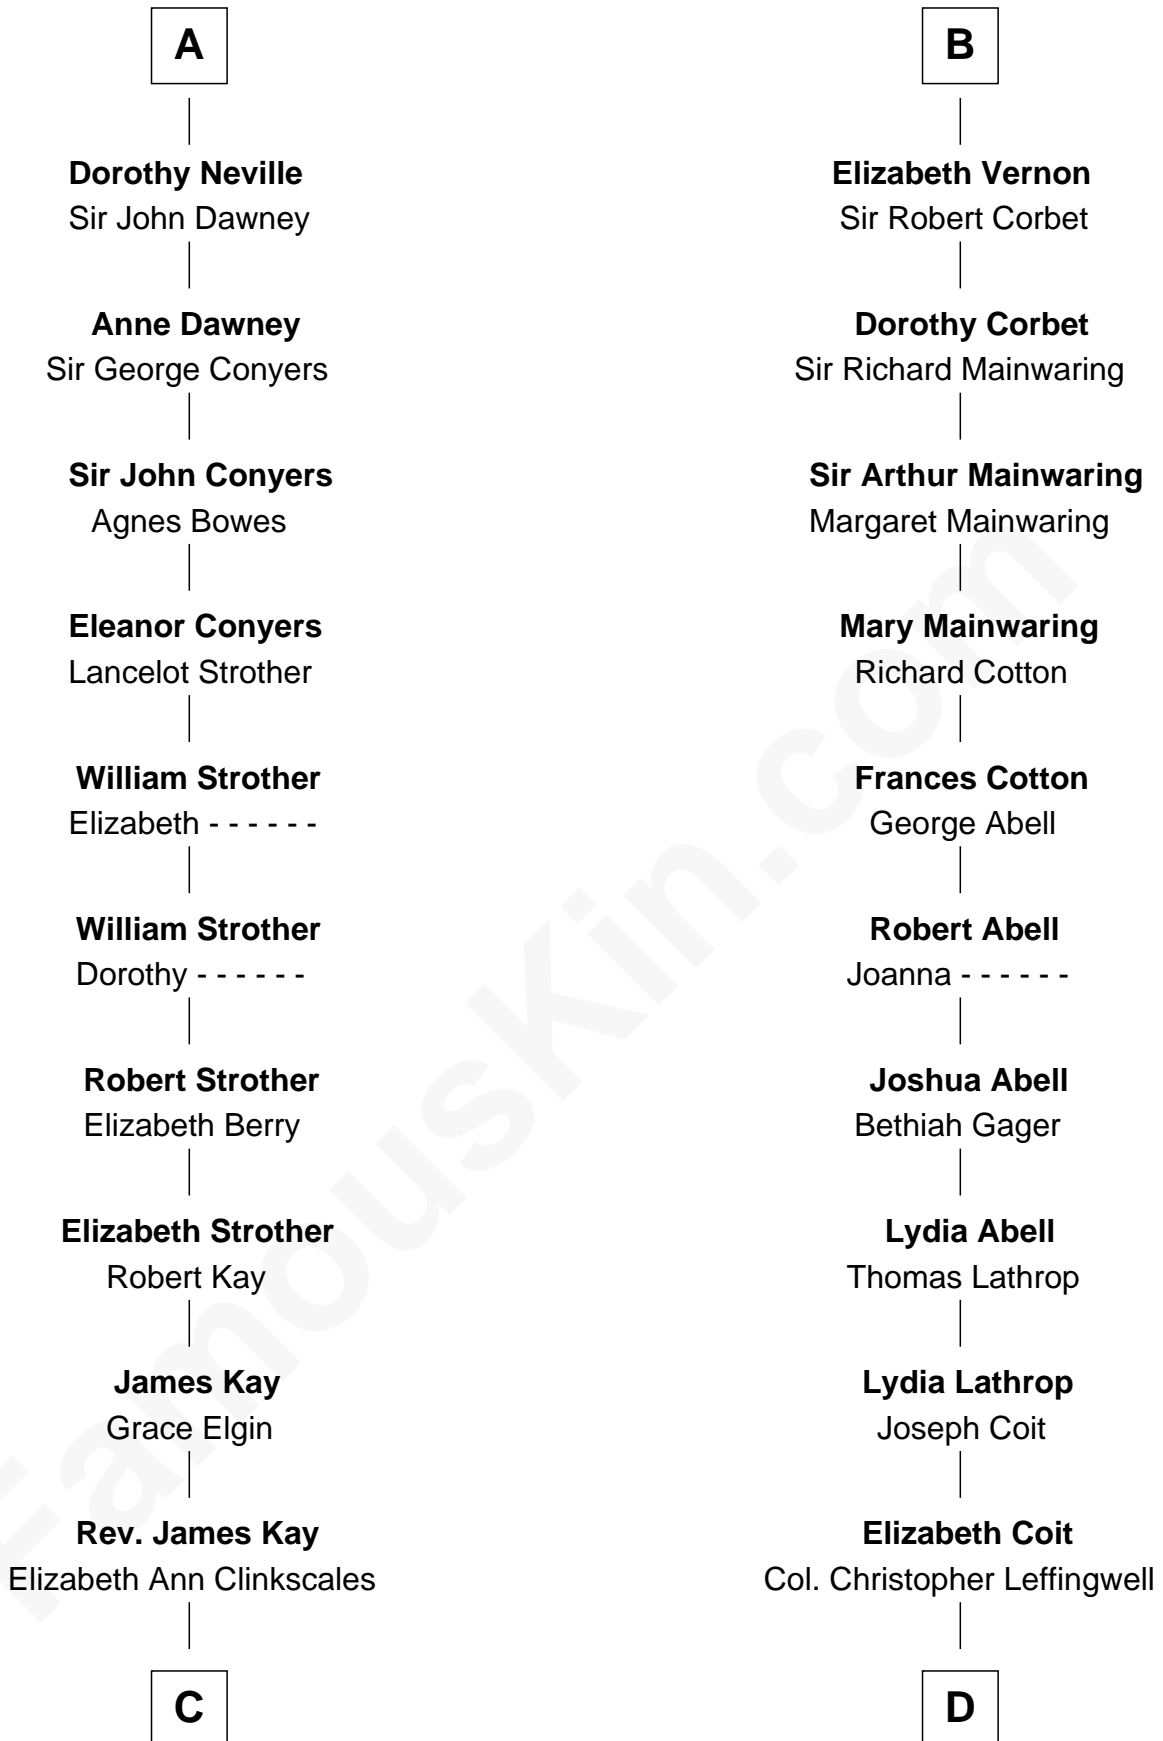

FamousKin.com Relationship Chart of

Jimmy Carter

39th U.S. President

21st cousin of

John Foster Dulles

52nd U.S. Secretary of State

C

Mary Kay
John Pratt

James E. Pratt
Sophronia C. Cowan

Nina Pratt
William Archibald Carter

Earl Carter
Lillian Gordy

Jimmy Carter
39th U.S. President

D

Joanna Leffingwell
Charles Lathrop

Harriet Wadsworth Lathrop
Rev. Miron Winslow

Harriet Lathrop Winslow
Rev. John Welsh Dulles

Allen Macy Dulles
Edith Foster

John Foster Dulles
52nd U.S. Secretary of State