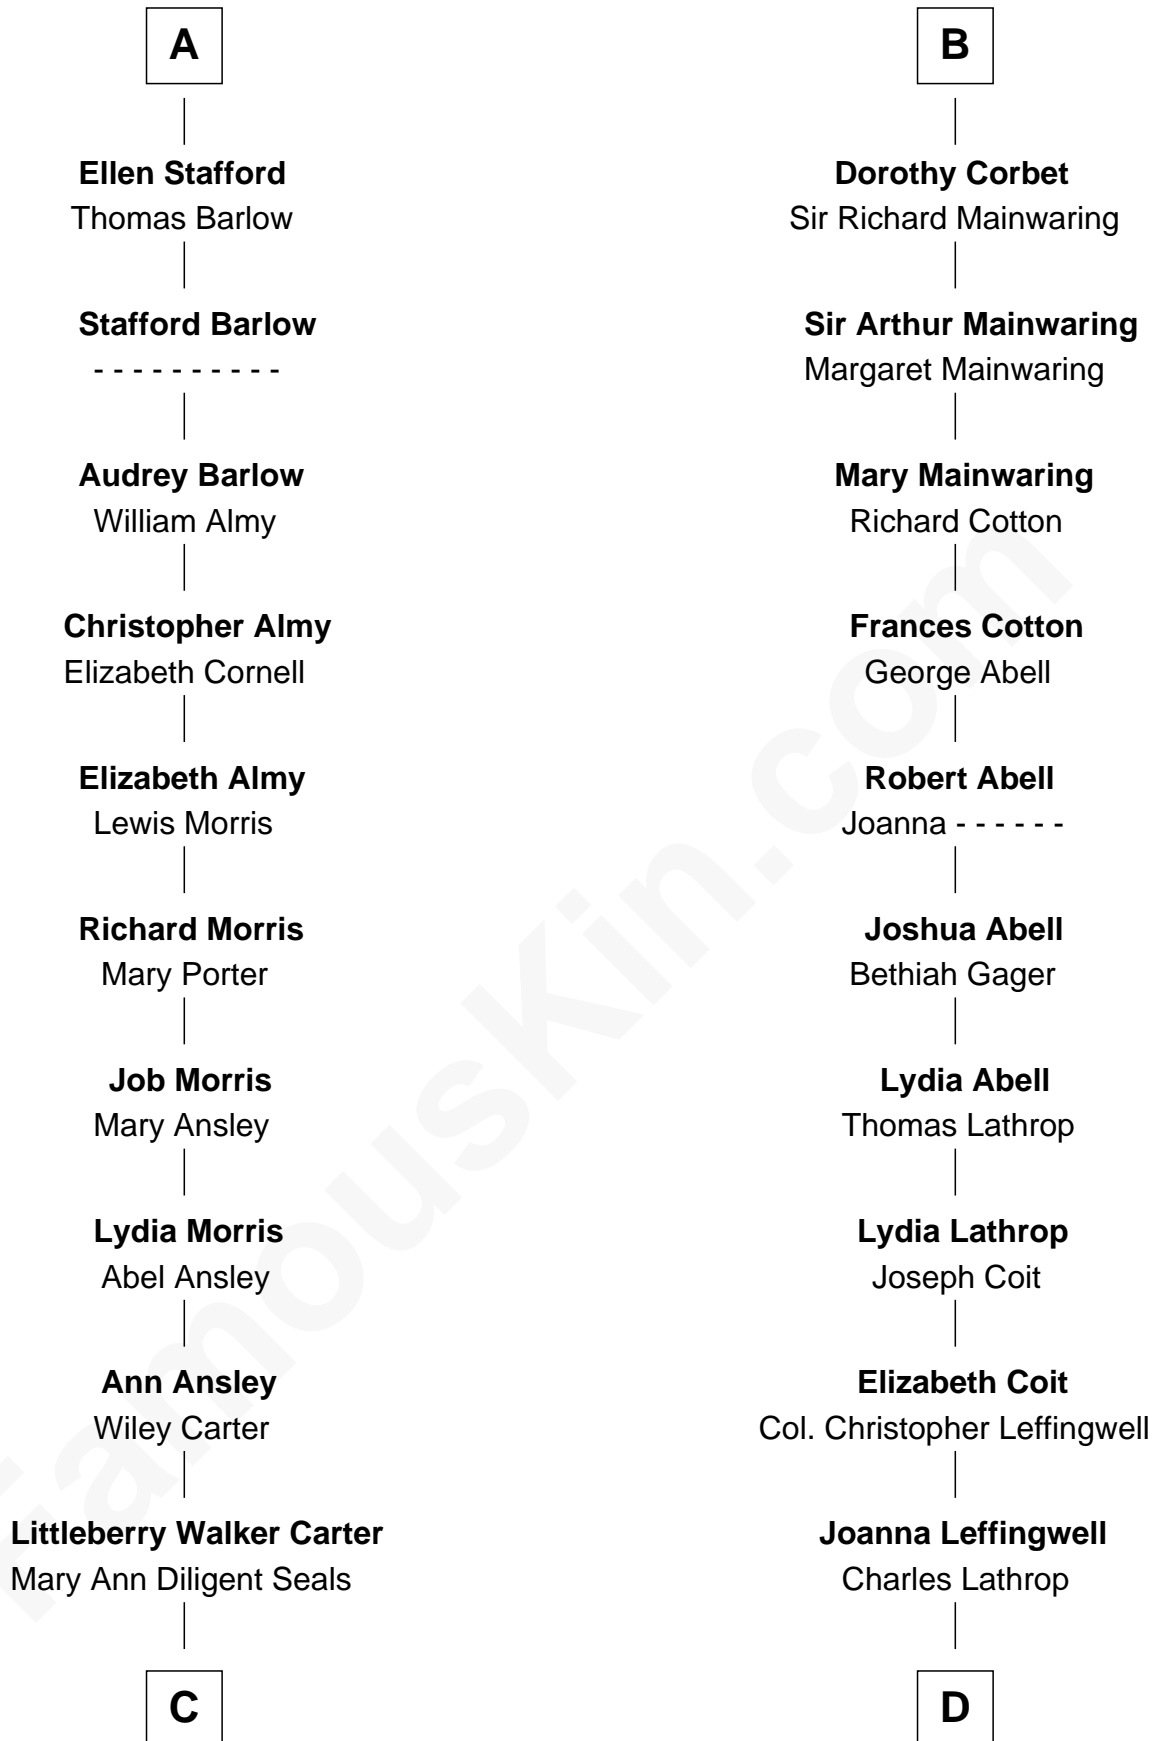

FamousKin.com Relationship Chart of

Jimmy Carter

39th U.S. President

19th cousin 1 time removed of

John Foster Dulles

52nd U.S. Secretary of State

C

William Archibald Carter

Nina Pratt

Earl Carter

Lillian Gordy

Jimmy Carter

39th U.S. President

D

Harriet Wadsworth Lathrop

Rev. Miron Winslow