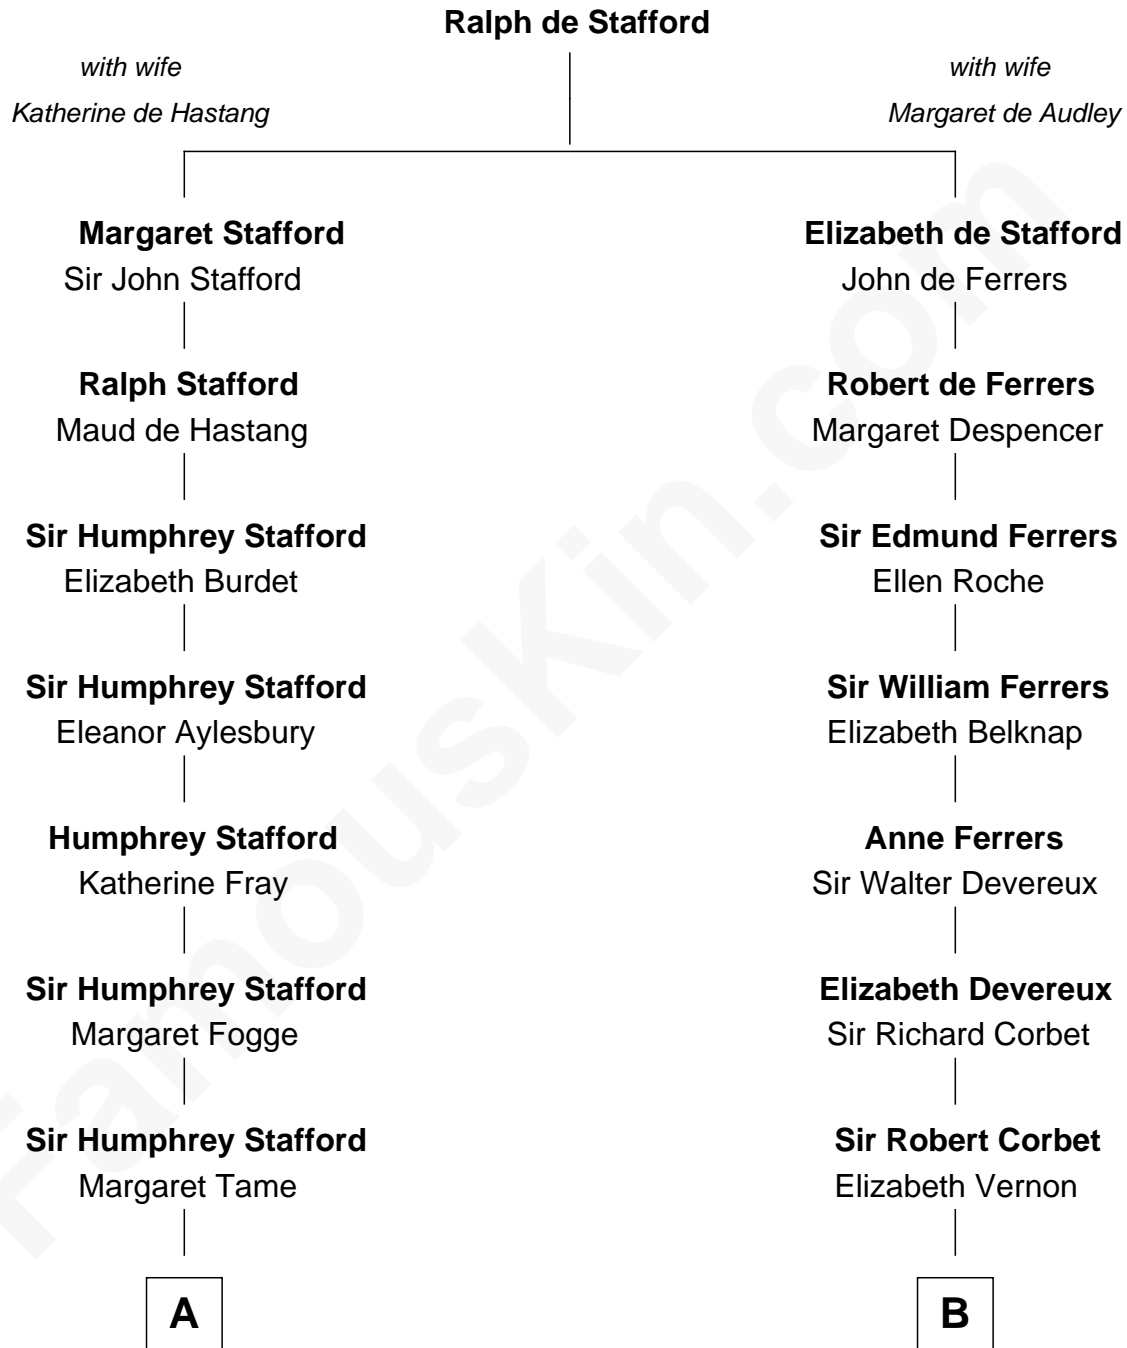

FamousKin.com Relationship Chart of

Jimmy Carter

39th U.S. President

19th cousin 1 time removed of

John Foster Dulles

52nd U.S. Secretary of State

C

William Archibald Carter

Nina Pratt

Earl Carter

Lillian Gordy

Jimmy Carter

39th U.S. President

D

Harriet Wadsworth Lathrop

Rev. Miron Winslow