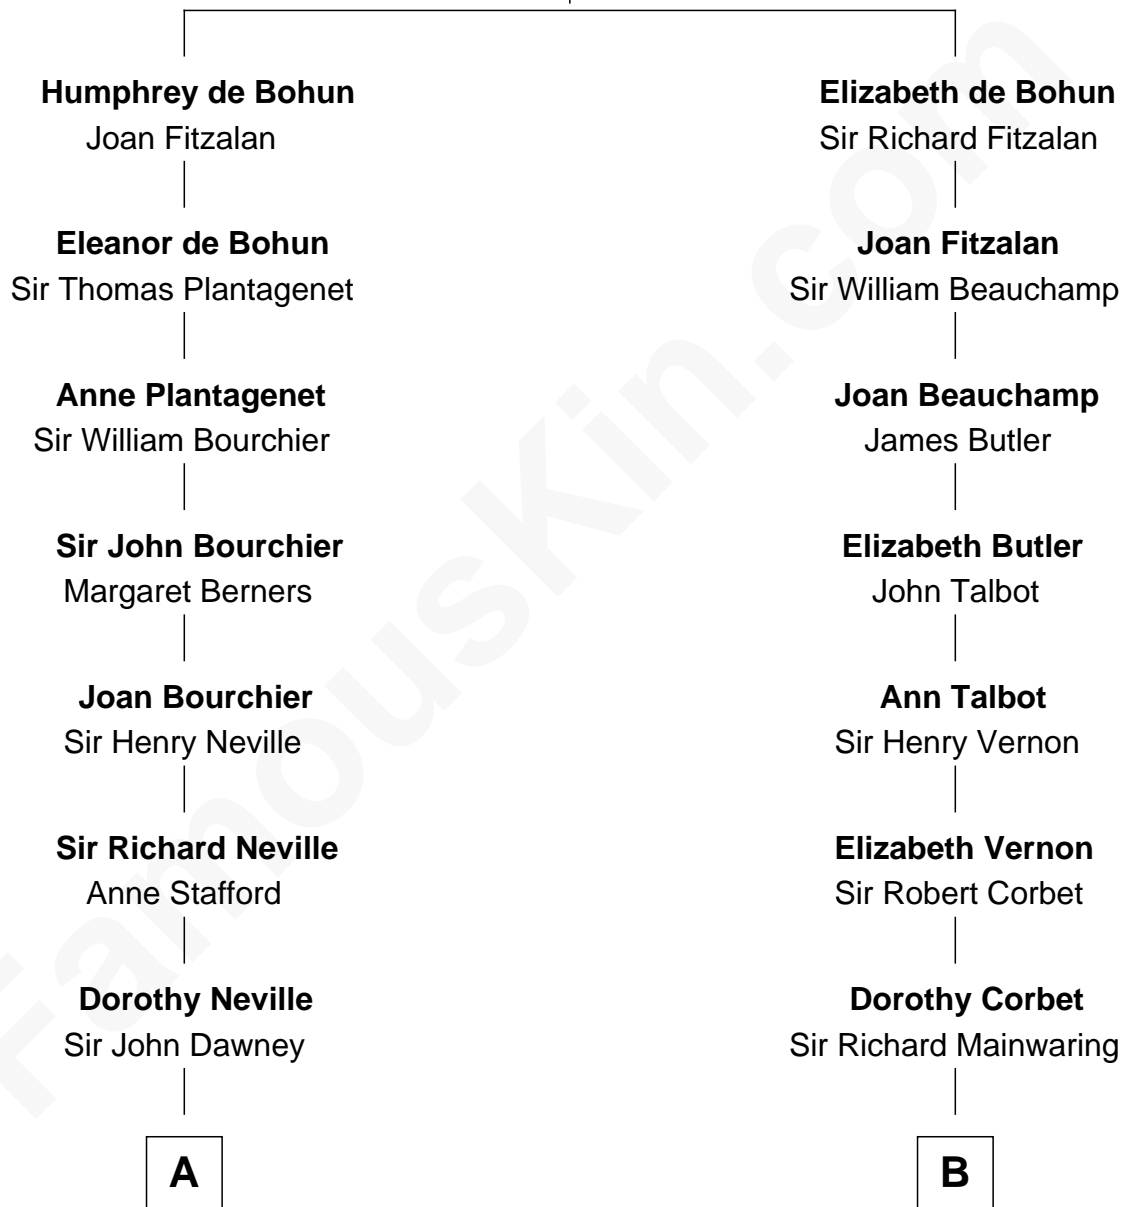

FamousKin.com Relationship Chart of

Jimmy Carter

39th U.S. President

19th cousin 1 time removed of

John Foster Dulles

52nd U.S. Secretary of State

Sir William de Bohun
Elizabeth de Badlesmere

C

James E. Pratt
Sophronia C. Cowan

Nina Pratt
William Archibald Carter

Earl Carter
Lillian Gordy

Jimmy Carter
39th U.S. President

D

Harriet Lathrop Winslow
Rev. John Welsh Dulles

Allen Macy Dulles
Edith Foster

John Foster Dulles
52nd U.S. Secretary of State

FamousKin.com