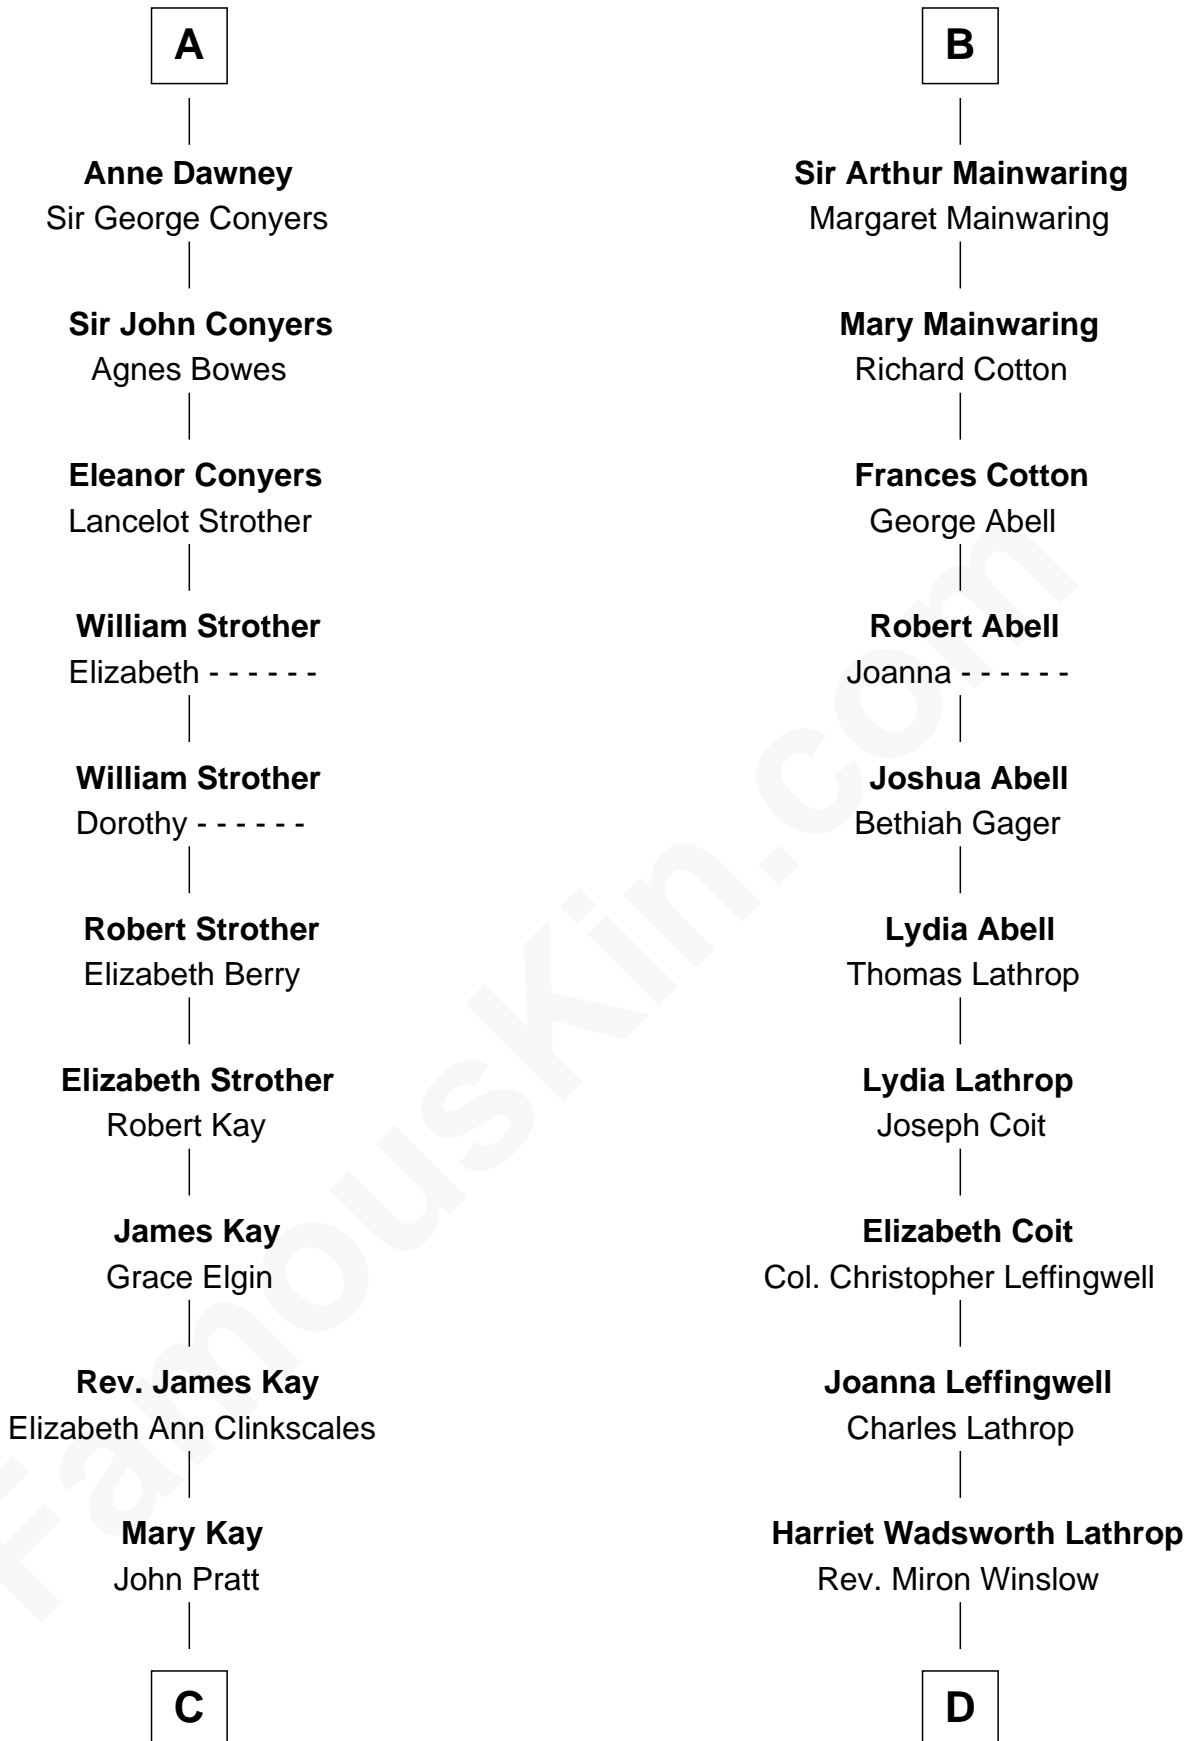

FamousKin.com Relationship Chart of

Jimmy Carter

39th U.S. President

19th cousin 1 time removed of

John Foster Dulles

52nd U.S. Secretary of State

Sir William de Bohun
Elizabeth de Badlesmere

C

James E. Pratt
Sophronia C. Cowan

Nina Pratt
William Archibald Carter

Earl Carter
Lillian Gordy

Jimmy Carter
39th U.S. President

D

Harriet Lathrop Winslow
Rev. John Welsh Dulles

Allen Macy Dulles
Edith Foster