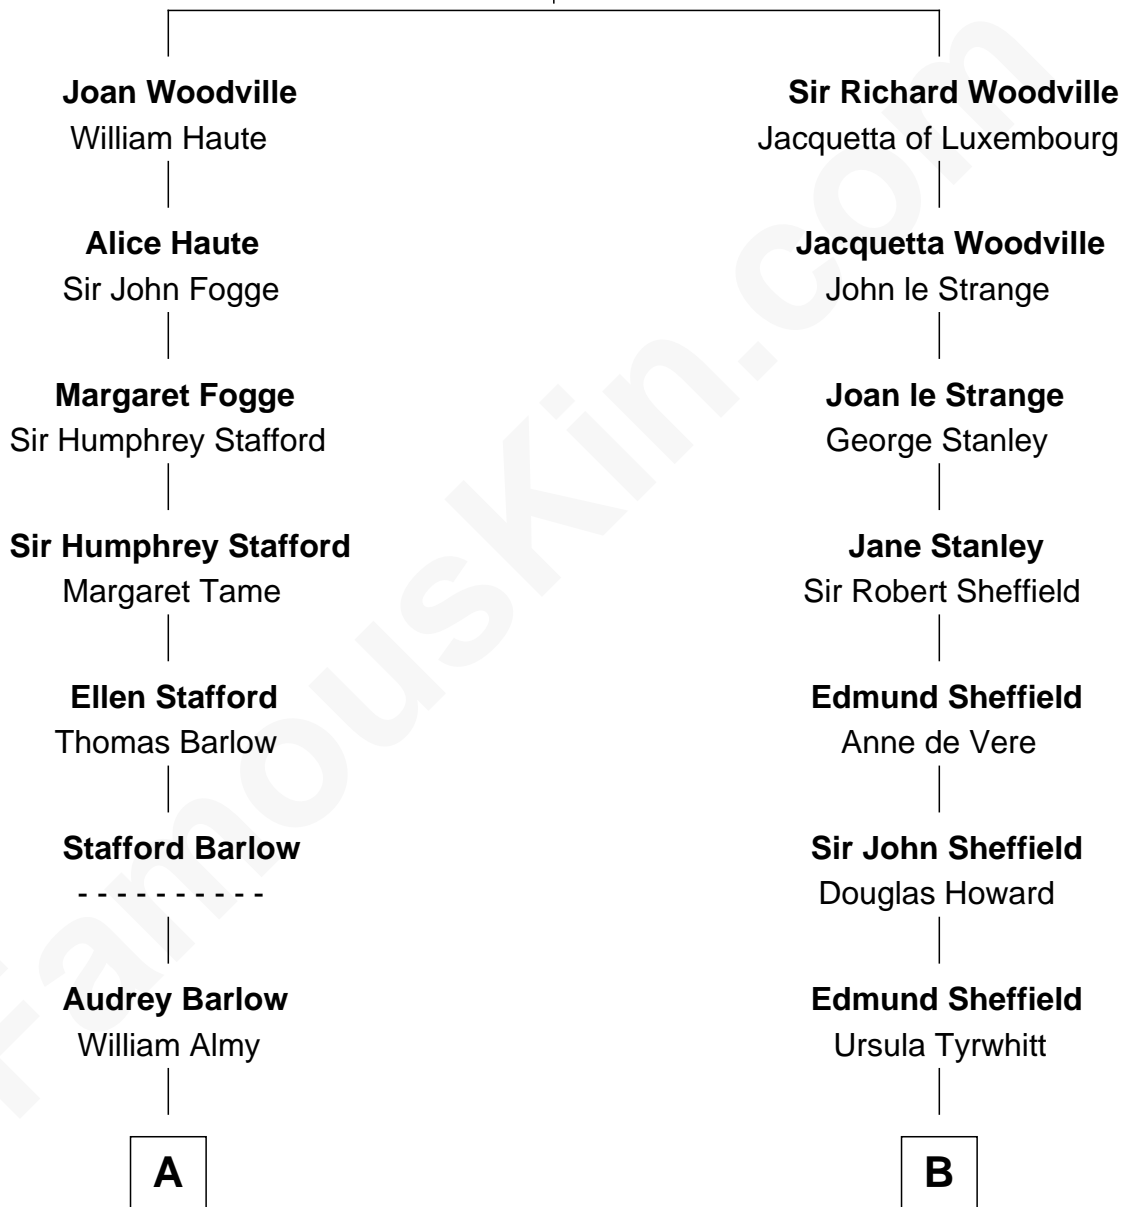

# FamousKin.com Relationship Chart of

**Jimmy Carter**

*39th U.S. President*

16th cousin 4 times removed of

**Ellen DeGeneres**

*Comedienne and TV Personality*

**Richard Woodville**

Joan Bedlisgate

C

Alfred George DeGeneres

Julia E. Billiu

Elliot Everett DeGeneres

Ruth Elodie Martin

Elliot Everett DeGeneres

Betty Jane Pfeffer

Ellen DeGeneres