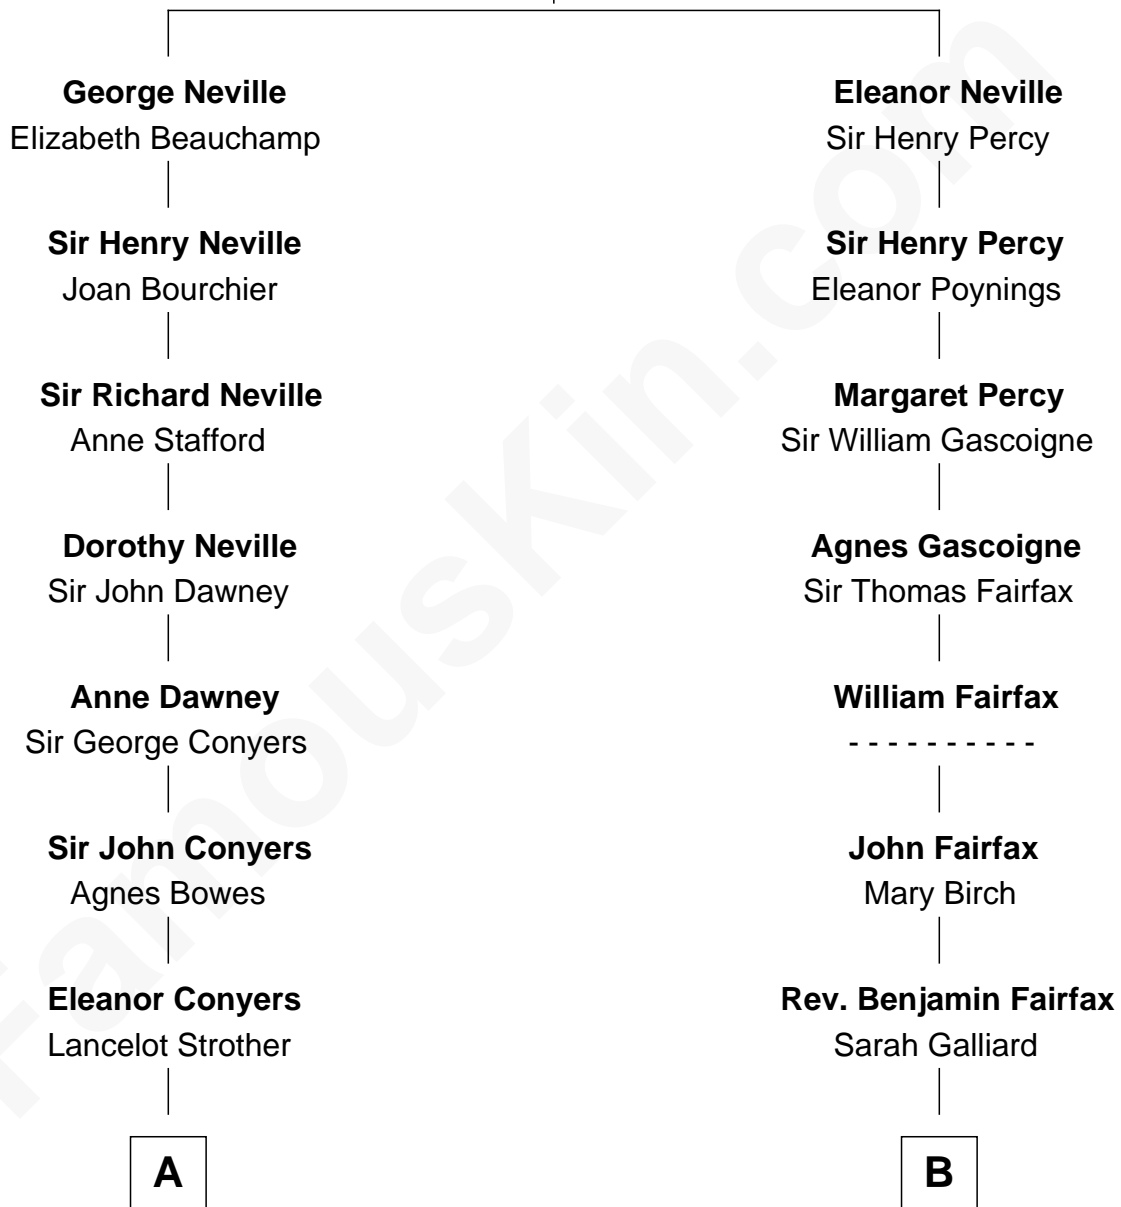

FamousKin.com Relationship Chart of

Jimmy Carter
39th U.S. President

17th cousin of

Guy Ritchie
British Filmmaker

Sir Ralph Neville
Joan Beaufort

Guy Ritchie photo by [Georges Biard](#) (CC BY-SA 3.0)