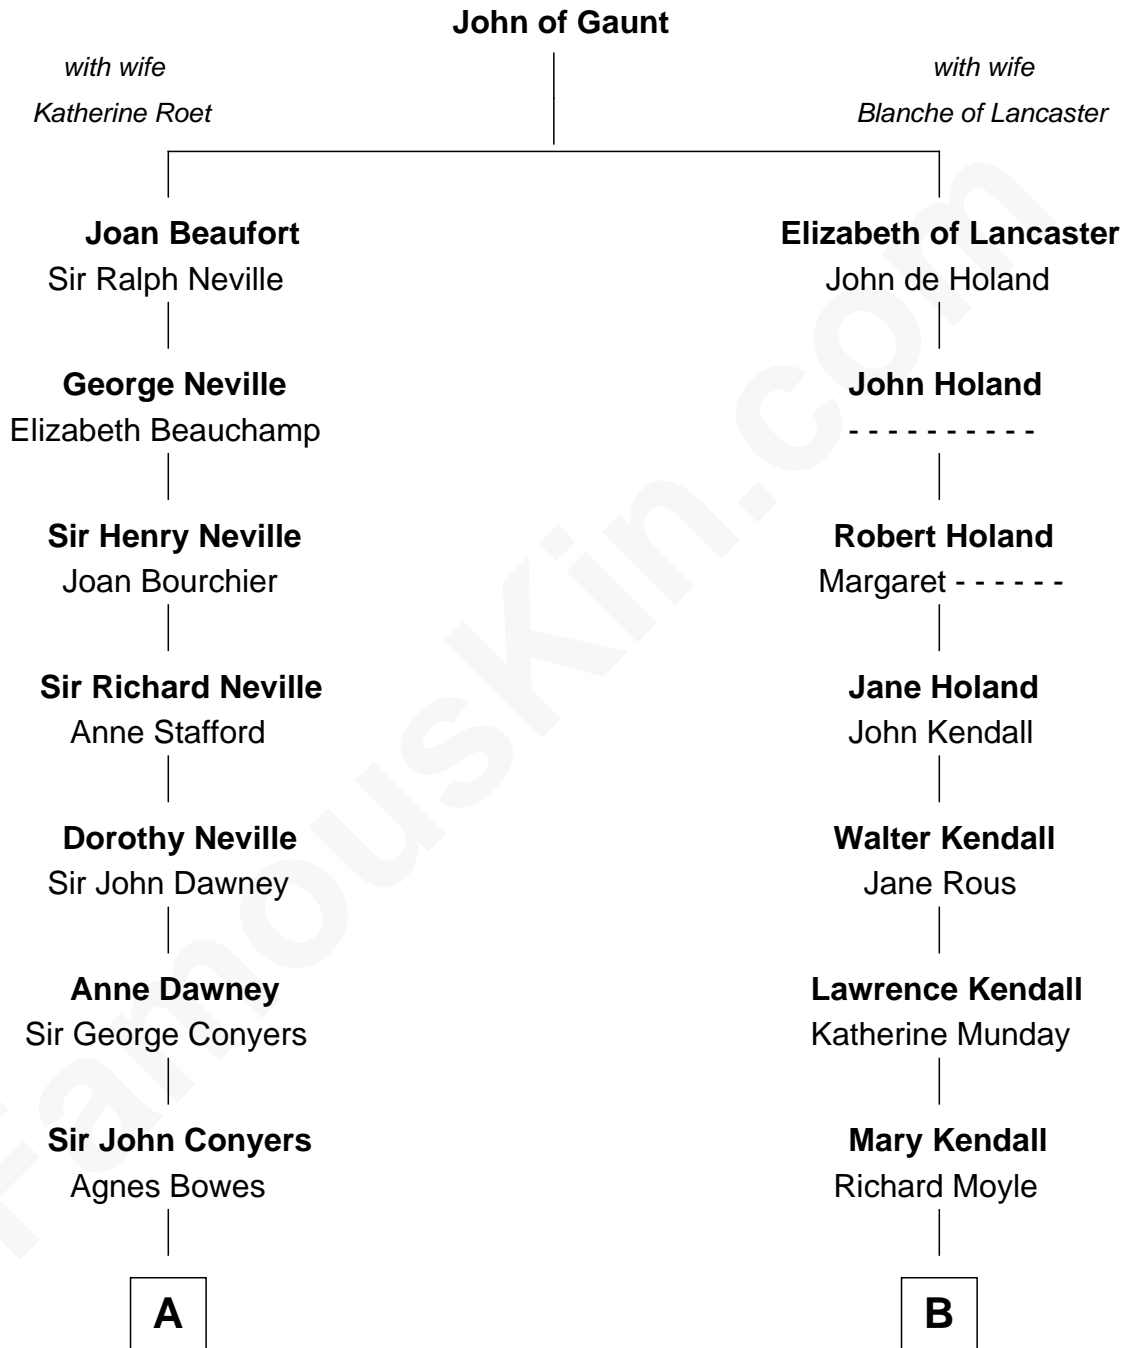

FamousKin.com Relationship Chart of

Jimmy Carter

39th U.S. President

17th cousin 1 time removed of

Buckminster Fuller

Author, Architect, and Inventor

C

—
Earl Carter
Lillian Gordy

—
Jimmy Carter
39th U.S. President

FamousKin.com