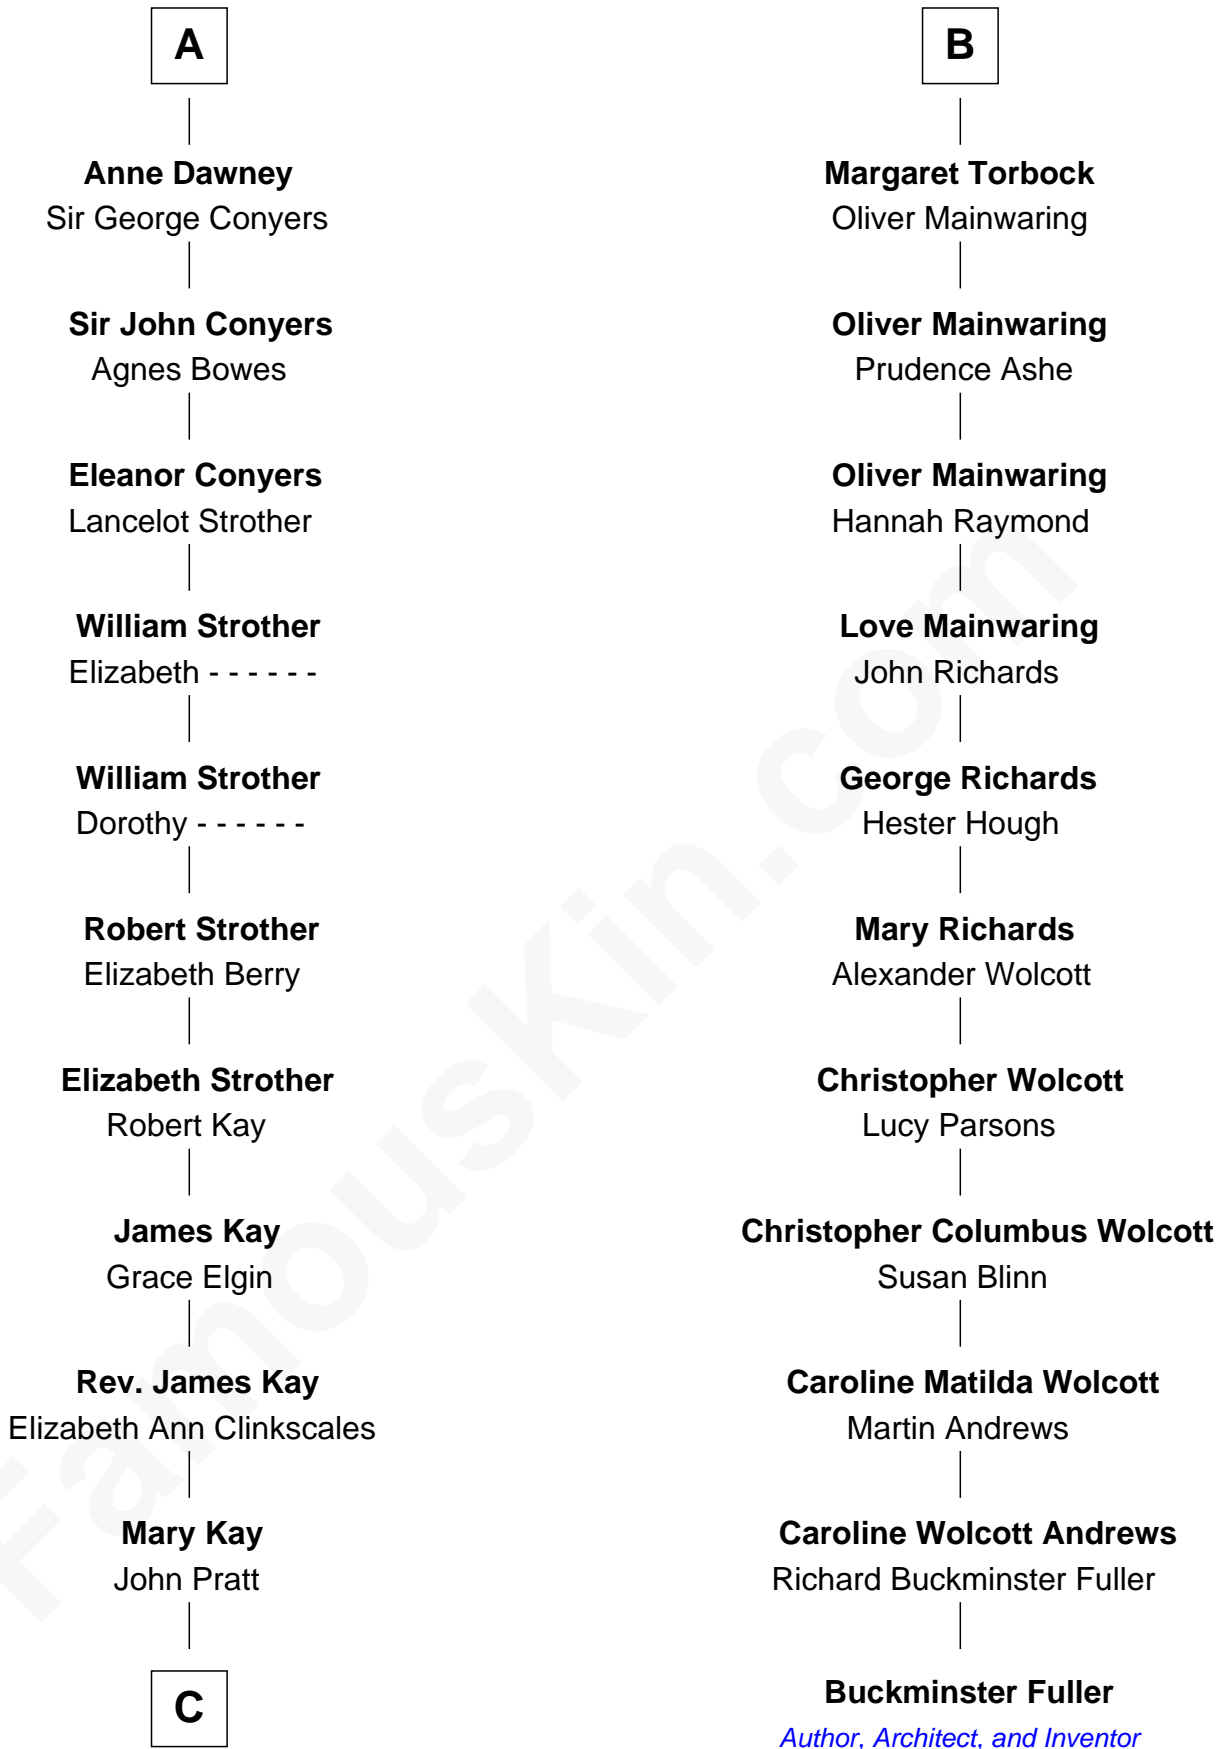

FamousKin.com Relationship Chart of

Jimmy Carter

39th U.S. President

17th cousin 3 times removed of

Buckminster Fuller

Author, Architect, and Inventor

Sir William de Bohun
Elizabeth de Badlesmere

C

—
James E. Pratt
Sophronia C. Cowan

—
Nina Pratt
William Archibald Carter

—
Earl Carter
Lillian Gordy

—
Jimmy Carter
39th U.S. President

FamousKin.com