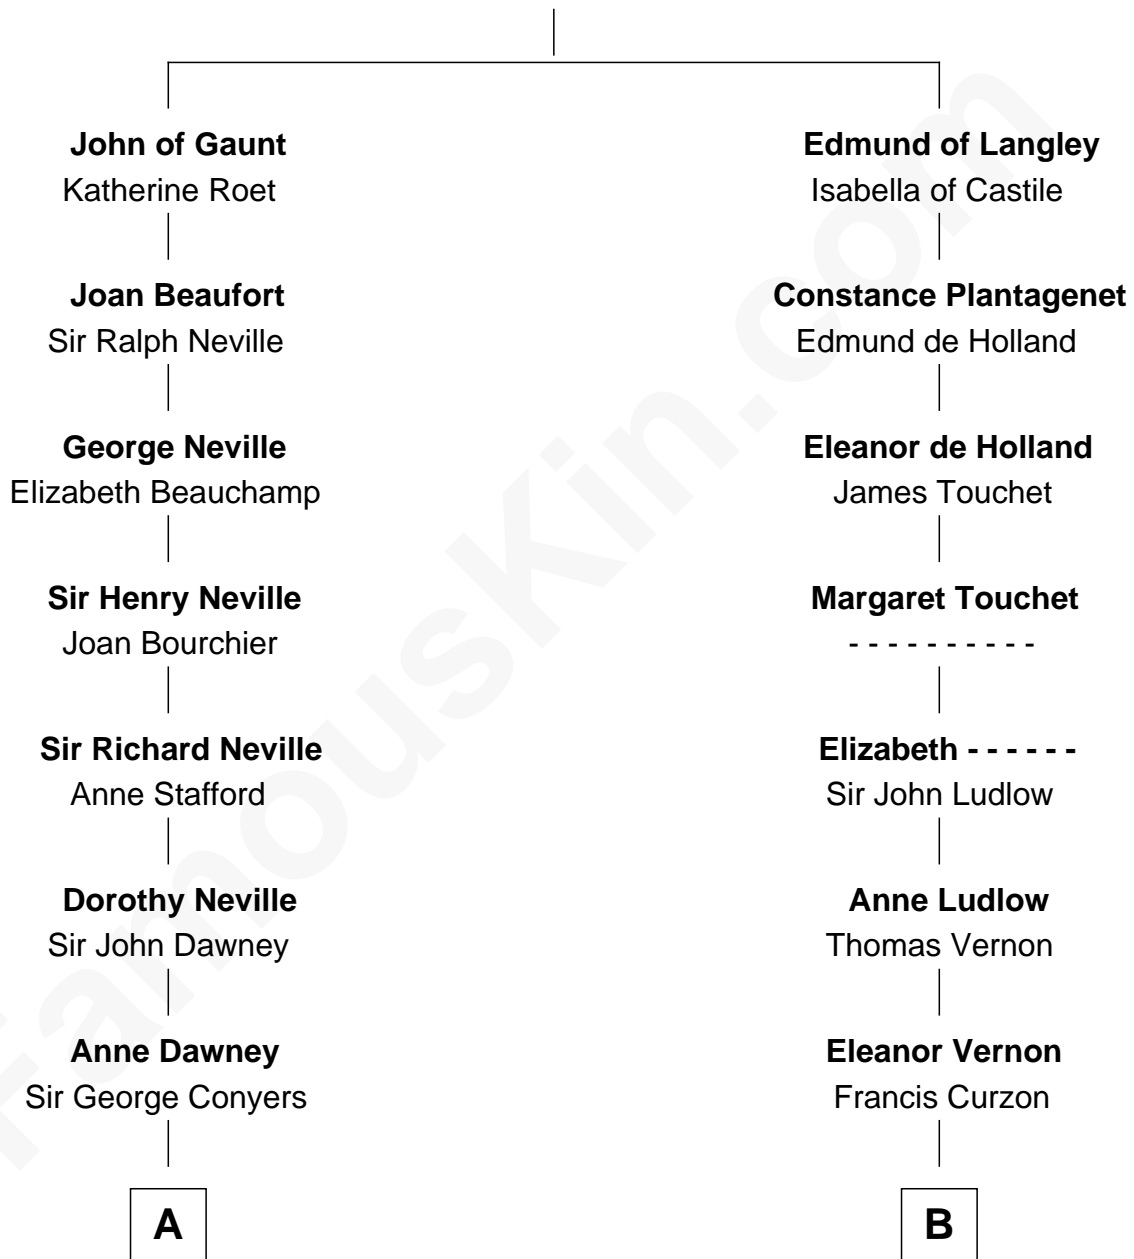

FamousKin.com Relationship Chart of

Jimmy Carter

39th U.S. President

19th cousin 1 time removed of

Oliver Platt

Movie Actor

Edward III, King of England

Philippa of Hainault

C

Nina Pratt
William Archibald Carter

Earl Carter
Lillian Gordy

Jimmy Carter
39th U.S. President

D

Cynthia Burke Roche
Arthur Scott Burden

Eileen Burden
Walter Maynard

Sheila Maynard
Nicholas Platt