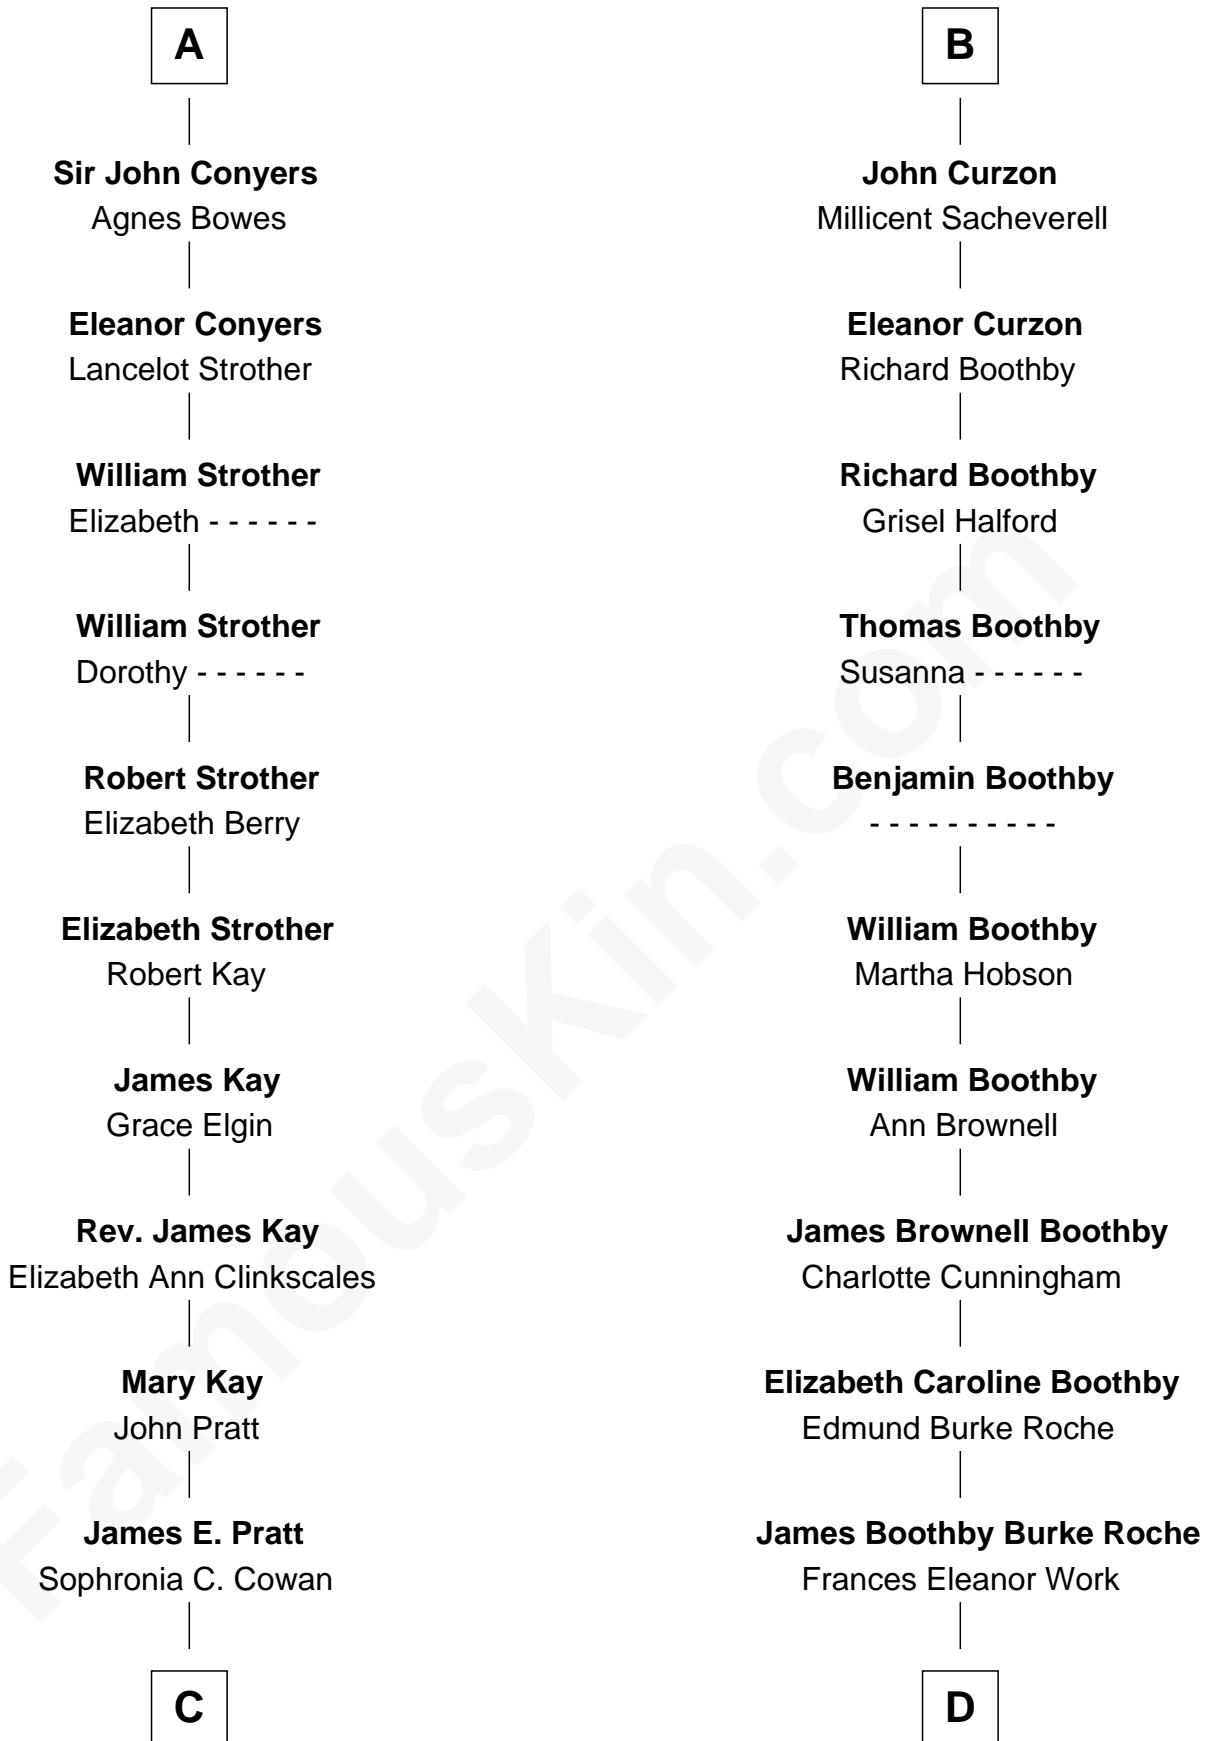

FamousKin.com Relationship Chart of

Jimmy Carter

39th U.S. President

19th cousin 1 time removed of

Oliver Platt

Movie Actor

Edward III, King of England

Philippa of Hainault

C

Nina Pratt
William Archibald Carter

Earl Carter
Lillian Gordy

Jimmy Carter
39th U.S. President

D

Cynthia Burke Roche
Arthur Scott Burden

Eileen Burden
Walter Maynard

Sheila Maynard
Nicholas Platt