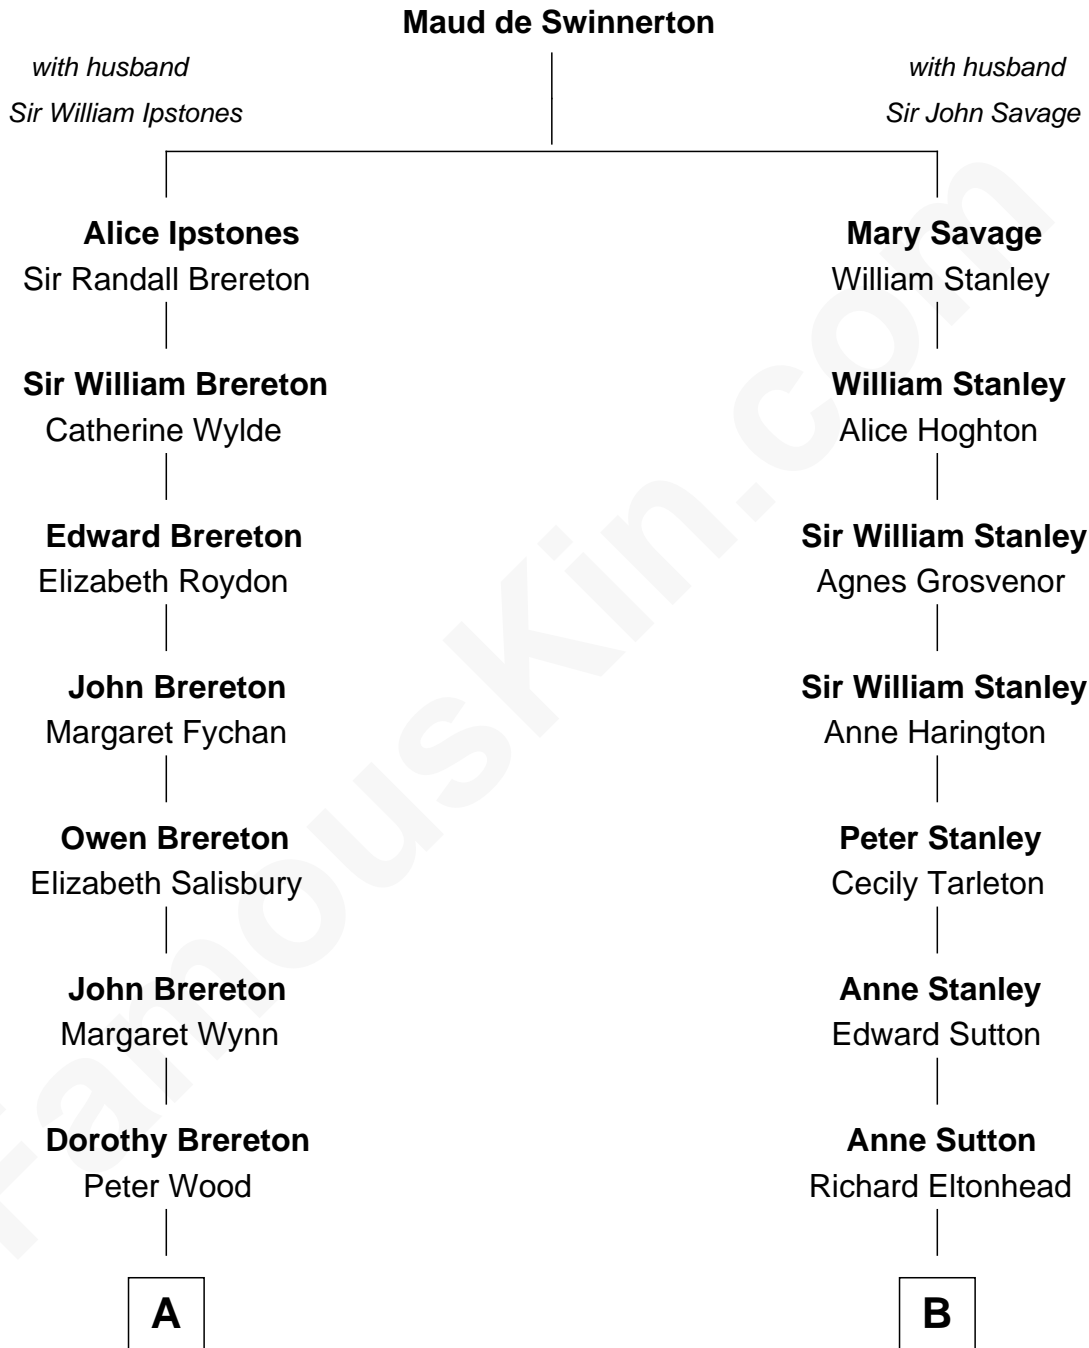

# FamousKin.com Relationship Chart of

**Jimmy Carter**

*39th U.S. President*

15th cousin 3 times removed of

**Thomas Hunt Morgan**

*Nobel Prize Winner in Physiology or Medicine*

**C**

—  
**Earl Carter**  
Lillian Gordy

—  
**Jimmy Carter**  
*39th U.S. President*

FamousKin.com