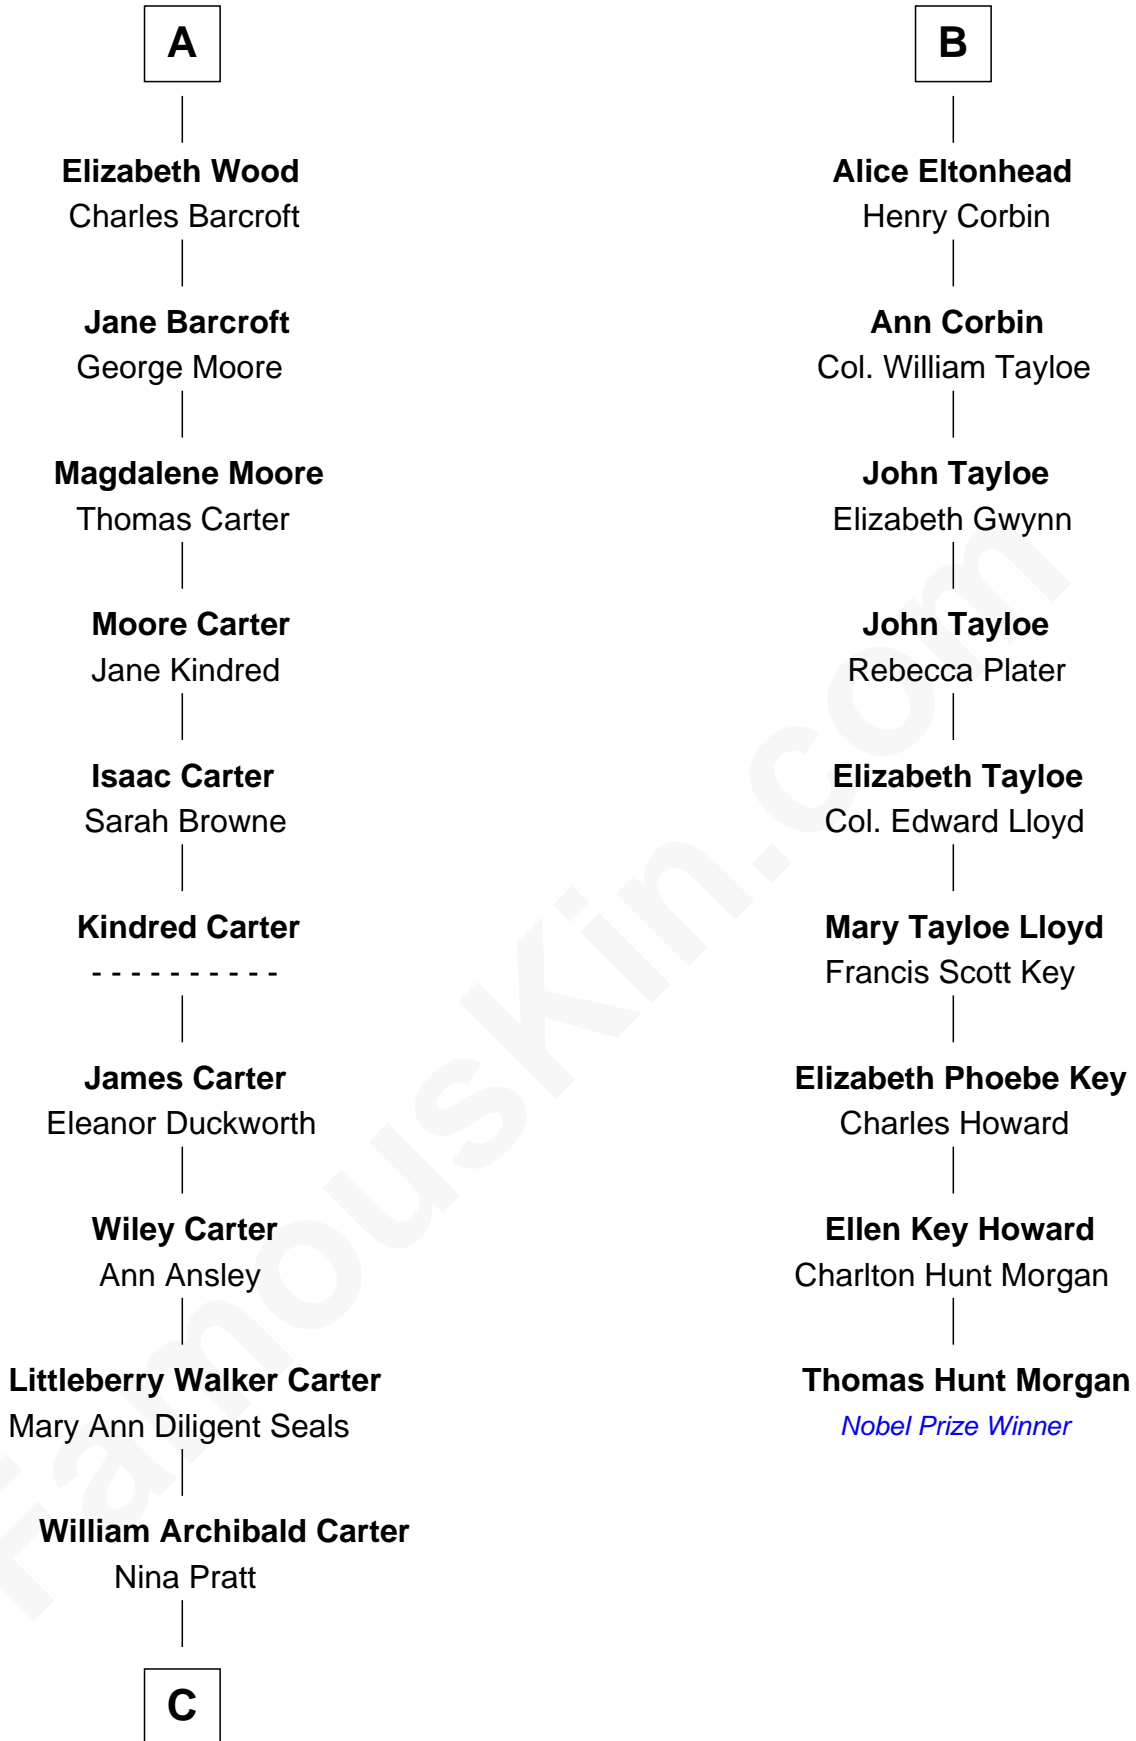

# FamousKin.com Relationship Chart of

**Jimmy Carter**

*39th U.S. President*

15th cousin 3 times removed of

**Thomas Hunt Morgan**

*Nobel Prize Winner in Physiology or Medicine*

**C**

—  
**Earl Carter**  
Lillian Gordy

—  
**Jimmy Carter**  
*39th U.S. President*

FamousKin.com