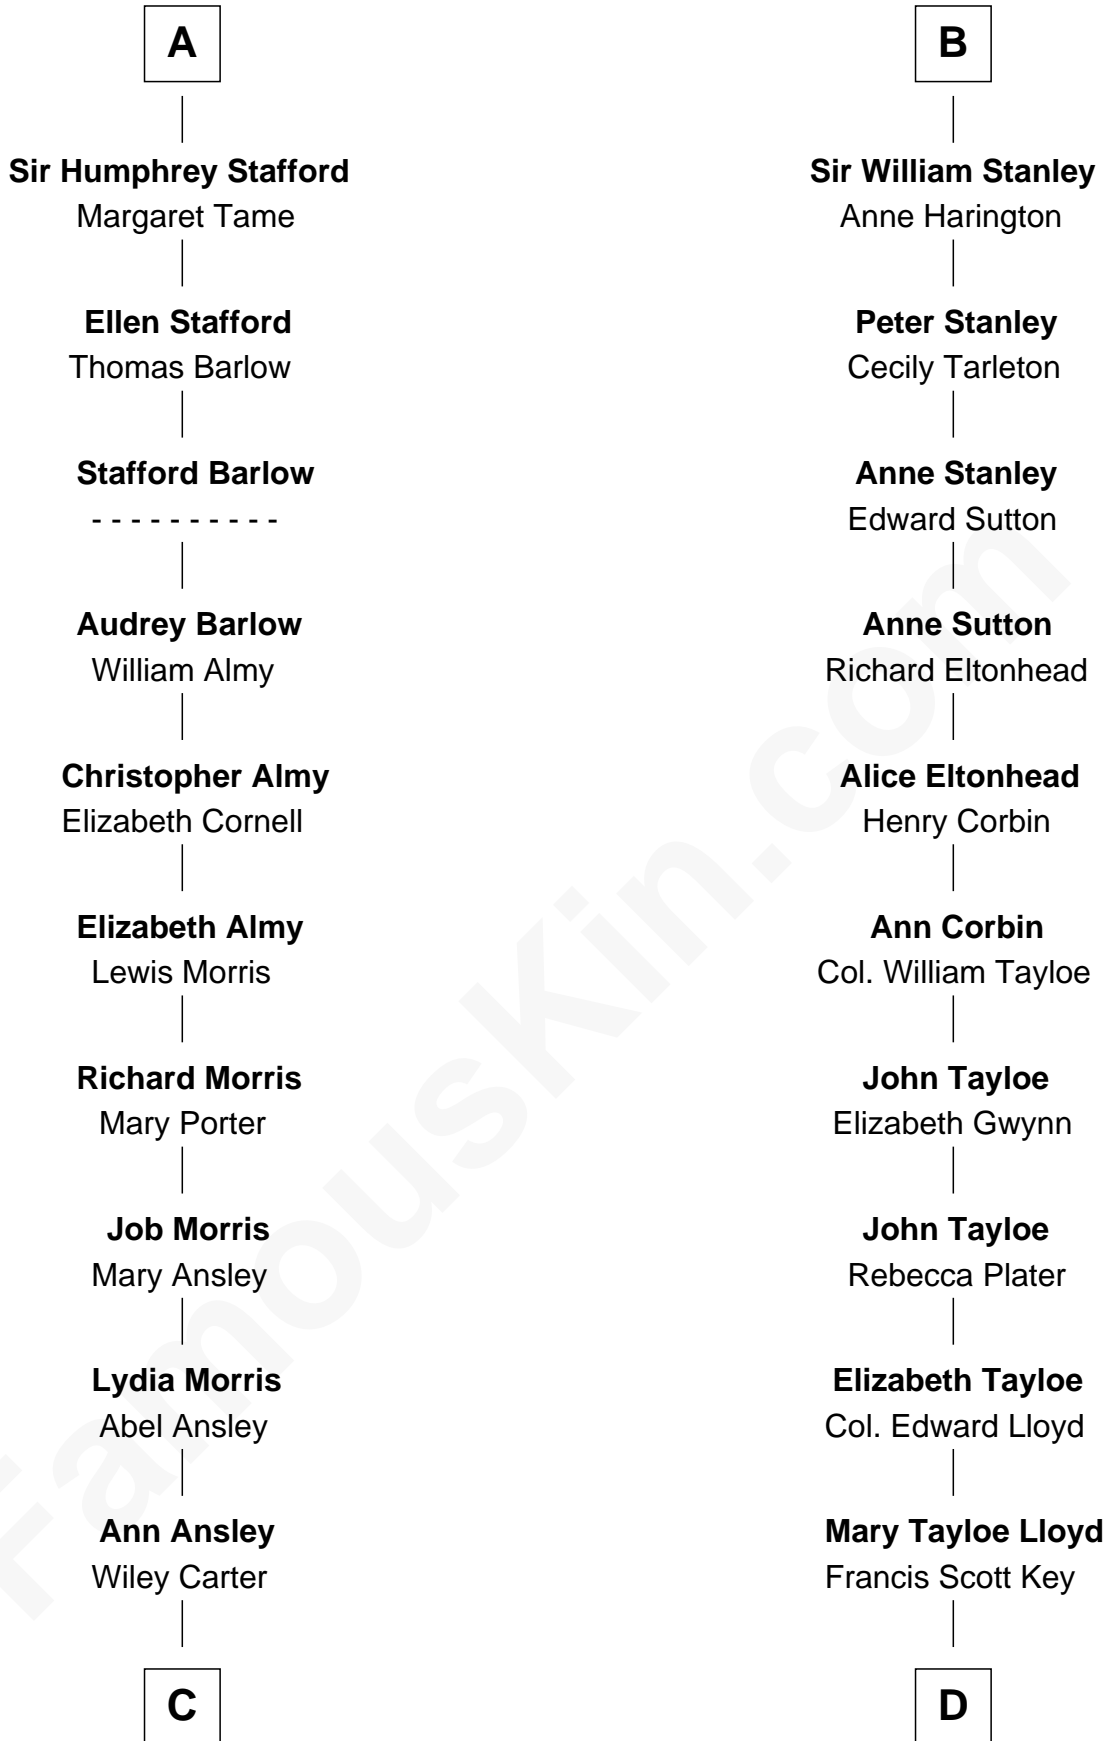

FamousKin.com Relationship Chart of

Jimmy Carter

39th U.S. President

19th cousin 1 time removed of

Thomas Hunt Morgan

Nobel Prize Winner in Physiology or Medicine

C

Littleberry Walker Carter

Mary Ann Diligent Seals

William Archibald Carter

Nina Pratt

Earl Carter

Lillian Gordy

Jimmy Carter

39th U.S. President

D