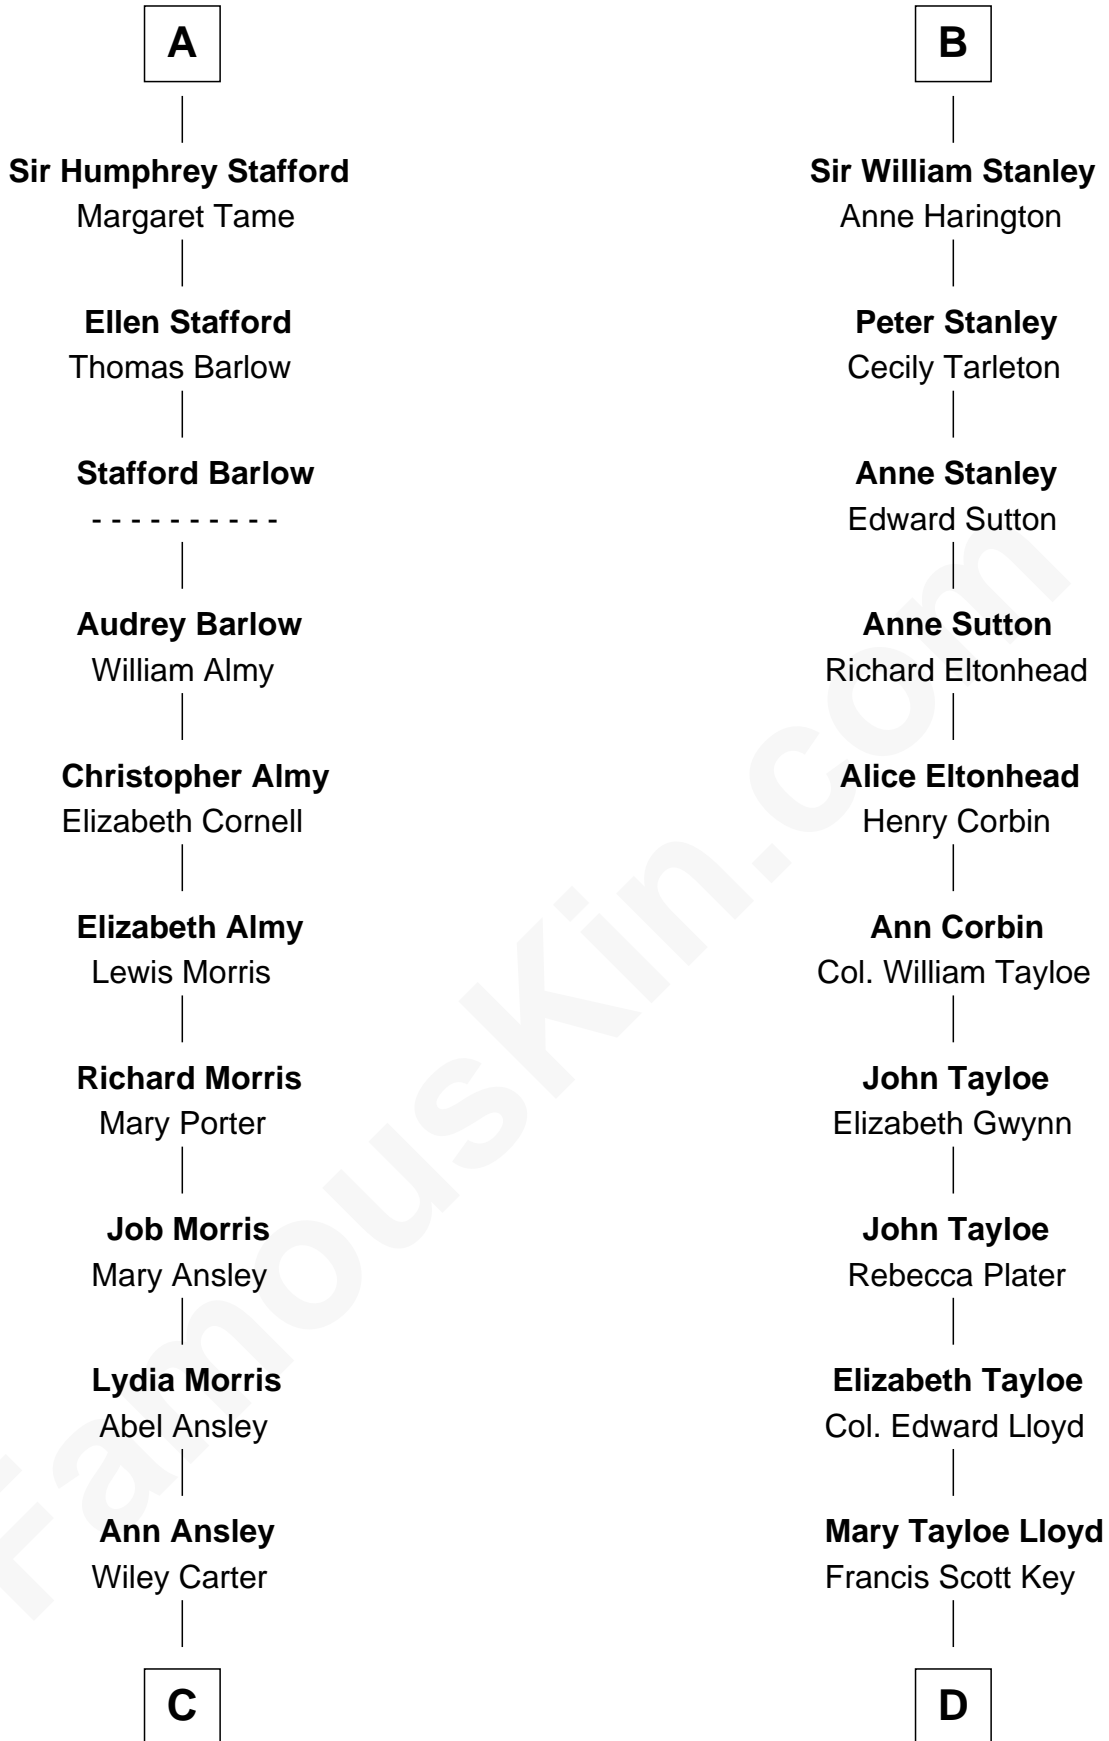

# FamousKin.com Relationship Chart of

**Jimmy Carter**

*39th U.S. President*

19th cousin 1 time removed of

**Thomas Hunt Morgan**

*Nobel Prize Winner in Physiology or Medicine*

**C**

**Littleberry Walker Carter**

Mary Ann Diligent Seals

**William Archibald Carter**

Nina Pratt

**Earl Carter**

Lillian Gordy

**Jimmy Carter**

*39th U.S. President*

**D**