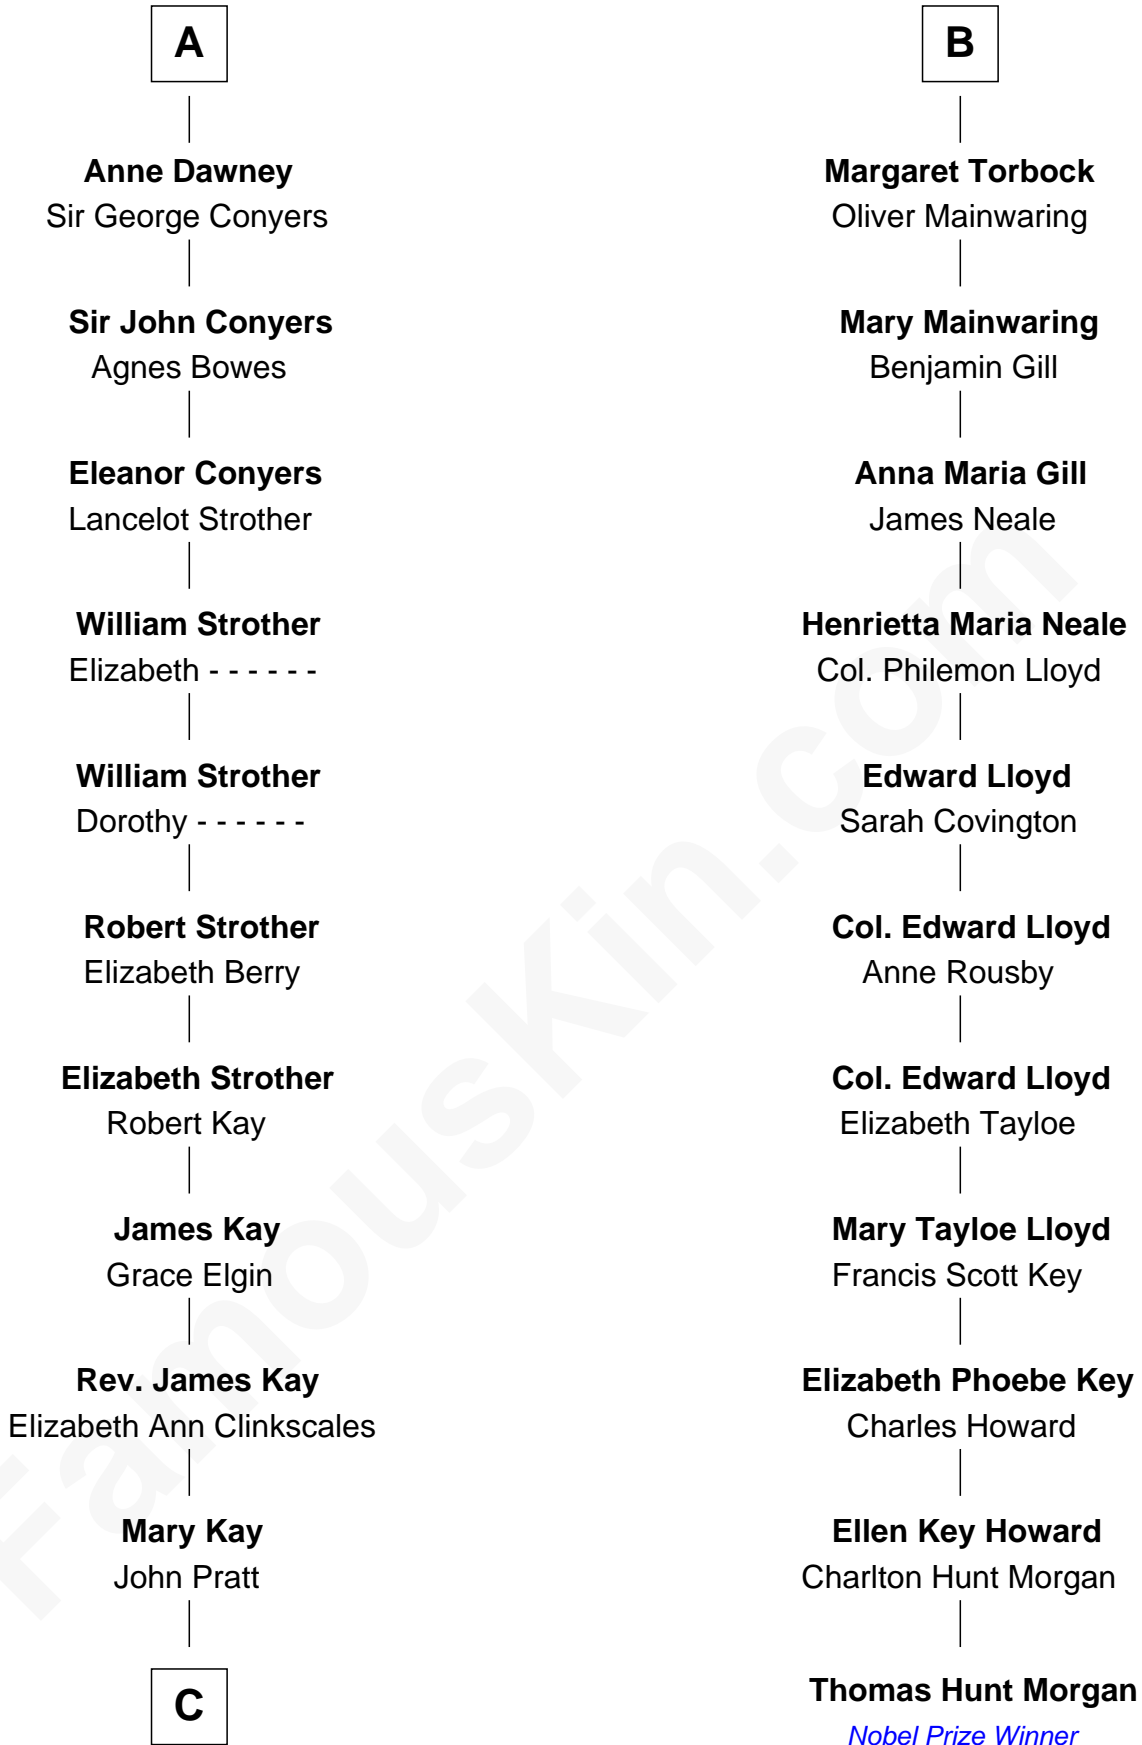

FamousKin.com Relationship Chart of

Jimmy Carter

39th U.S. President

17th cousin 3 times removed of

Thomas Hunt Morgan

Nobel Prize Winner in Physiology or Medicine

C

—
James E. Pratt
Sophronia C. Cowan

—
Nina Pratt
William Archibald Carter

—
Earl Carter
Lillian Gordy

—
Jimmy Carter
39th U.S. President

FamousKin.com