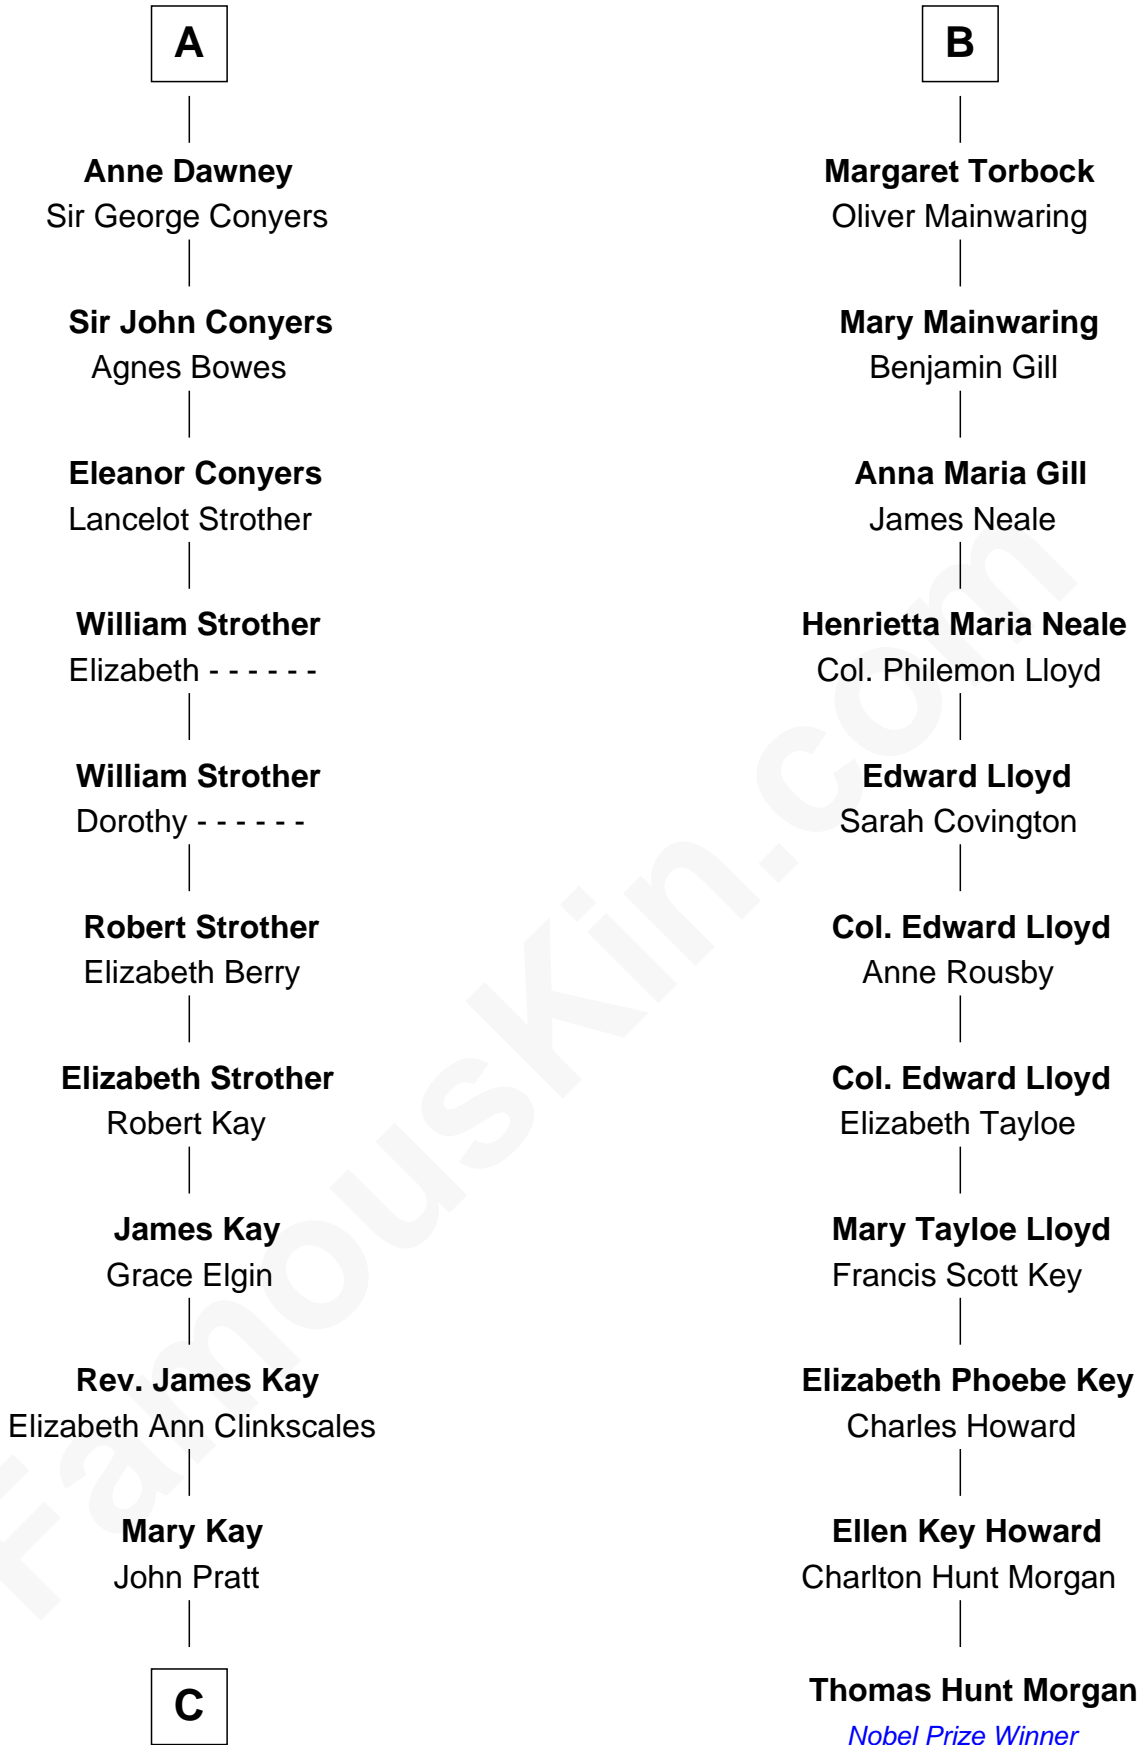

FamousKin.com Relationship Chart of

Jimmy Carter

39th U.S. President

17th cousin 3 times removed of

Thomas Hunt Morgan

Nobel Prize Winner in Physiology or Medicine

Sir William de Bohun
Elizabeth de Badlesmere

C

—
James E. Pratt
Sophronia C. Cowan

—
Nina Pratt
William Archibald Carter

—
Earl Carter
Lillian Gordy

—
Jimmy Carter
39th U.S. President

FamousKin.com