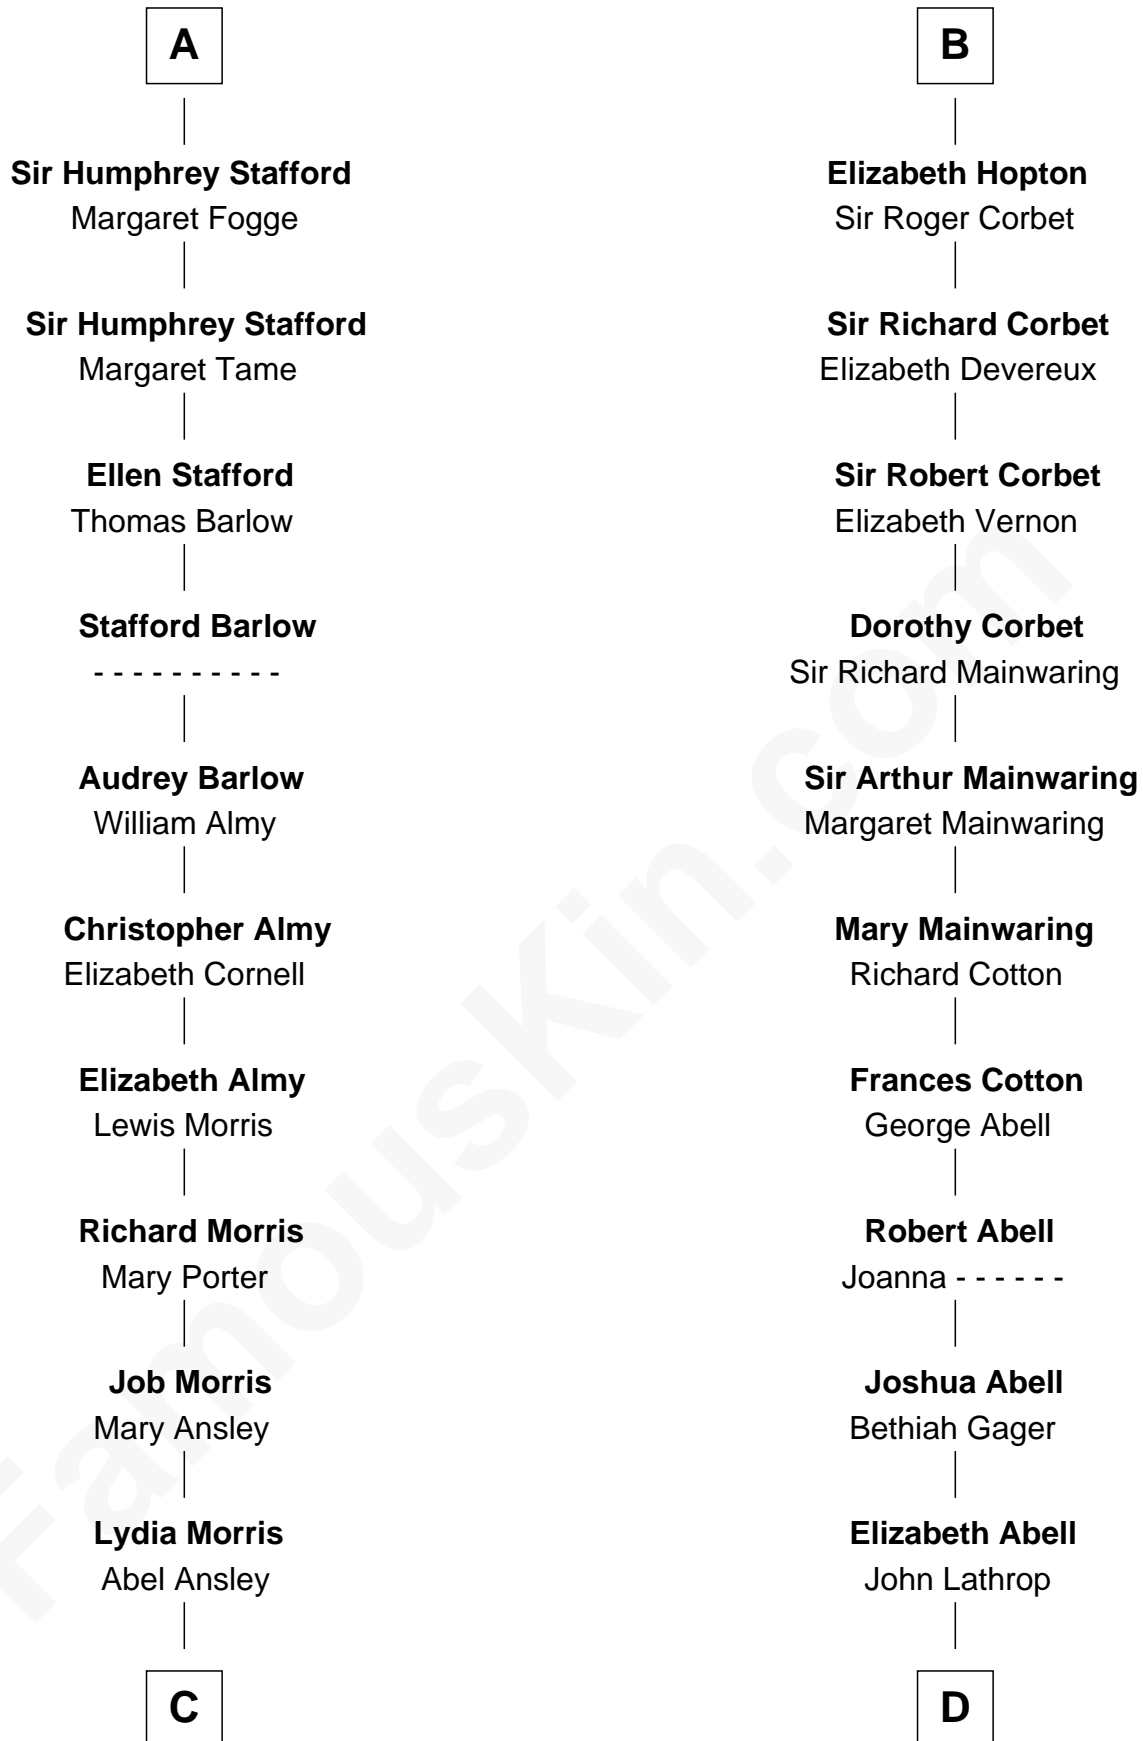

FamousKin.com Relationship Chart of

Jimmy Carter
39th U.S. President

21st cousin of

Marjorie Post
Founder of General Foods

John de Botetourte
Maud FitzThomas

C

Ann Ansley
Wiley Carter

Littleberry Walker Carter
Mary Ann Diligent Seals

William Archibald Carter
Nina Pratt

Earl Carter
Lillian Gordy

Jimmy Carter
39th U.S. President

D

Azel Lathrop
Elizabeth Hyde

Erastus Lathrop
Sarah Bailey

Caroline Cushman Lathrop
Charles Rollin Post

Charles William Post
Elle Letitia Merriweather