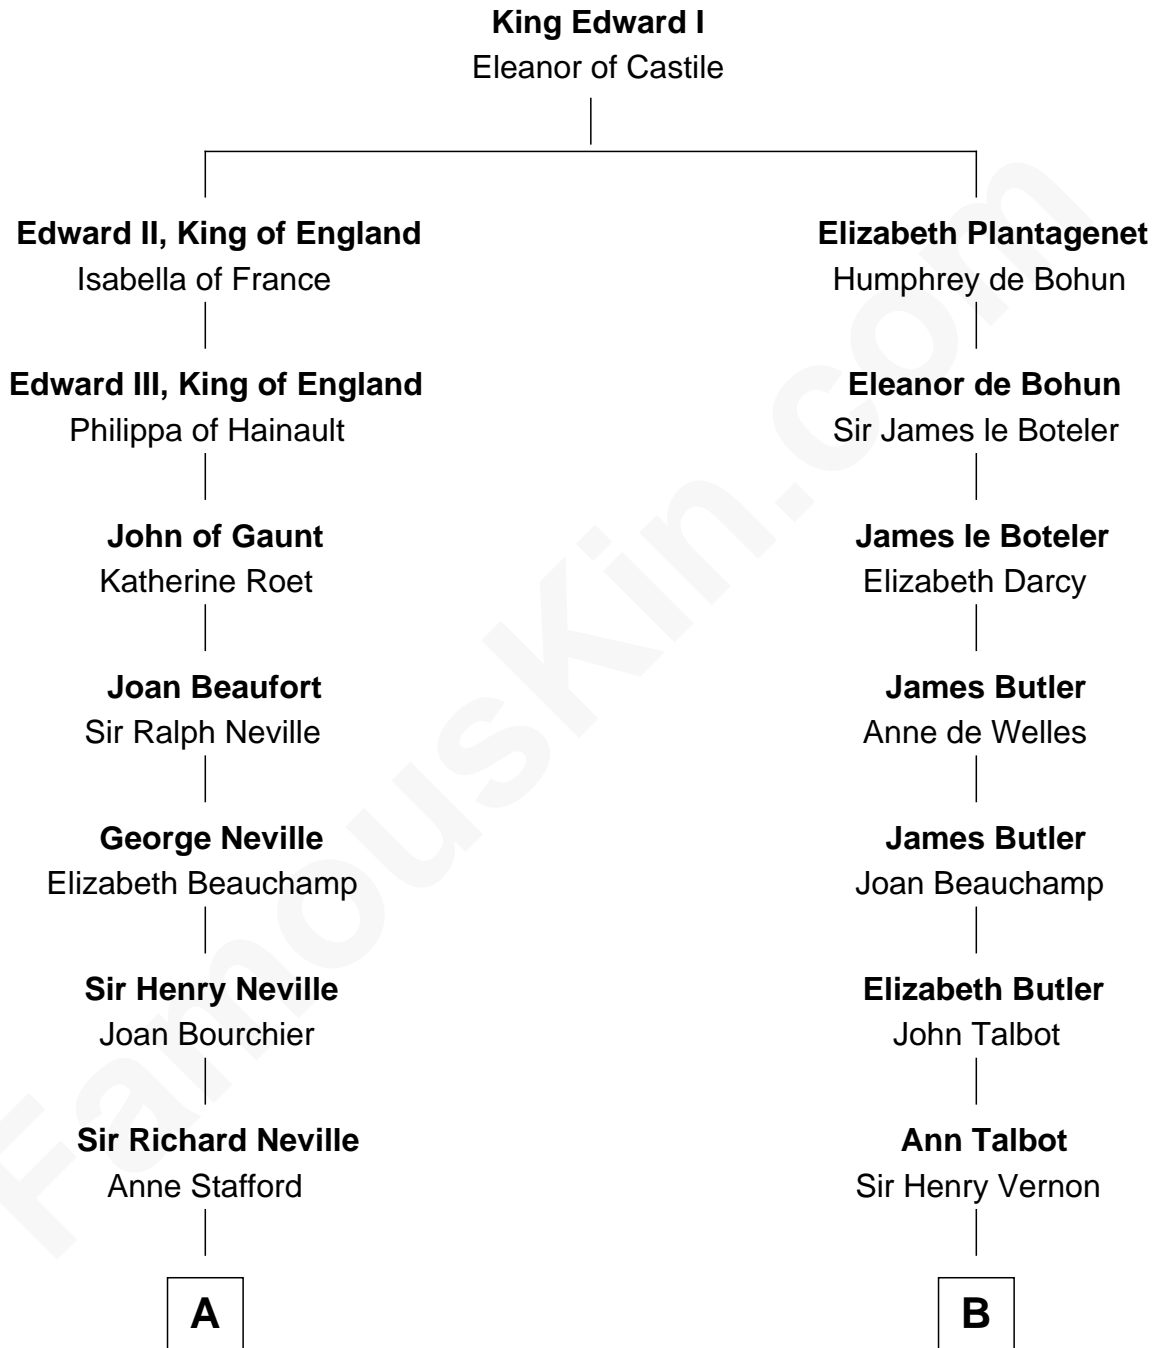

FamousKin.com Relationship Chart of

Jimmy Carter

39th U.S. President

19th cousin 2 times removed of

Marjorie Post

Founder of General Foods

C

Mary Kay
John Pratt

James E. Pratt
Sophronia C. Cowan

Nina Pratt
William Archibald Carter

Earl Carter
Lillian Gordy

Jimmy Carter
39th U.S. President

D

Caroline Cushman Lathrop
Charles Rollin Post

Charles William Post
Elle Letitia Merriweather