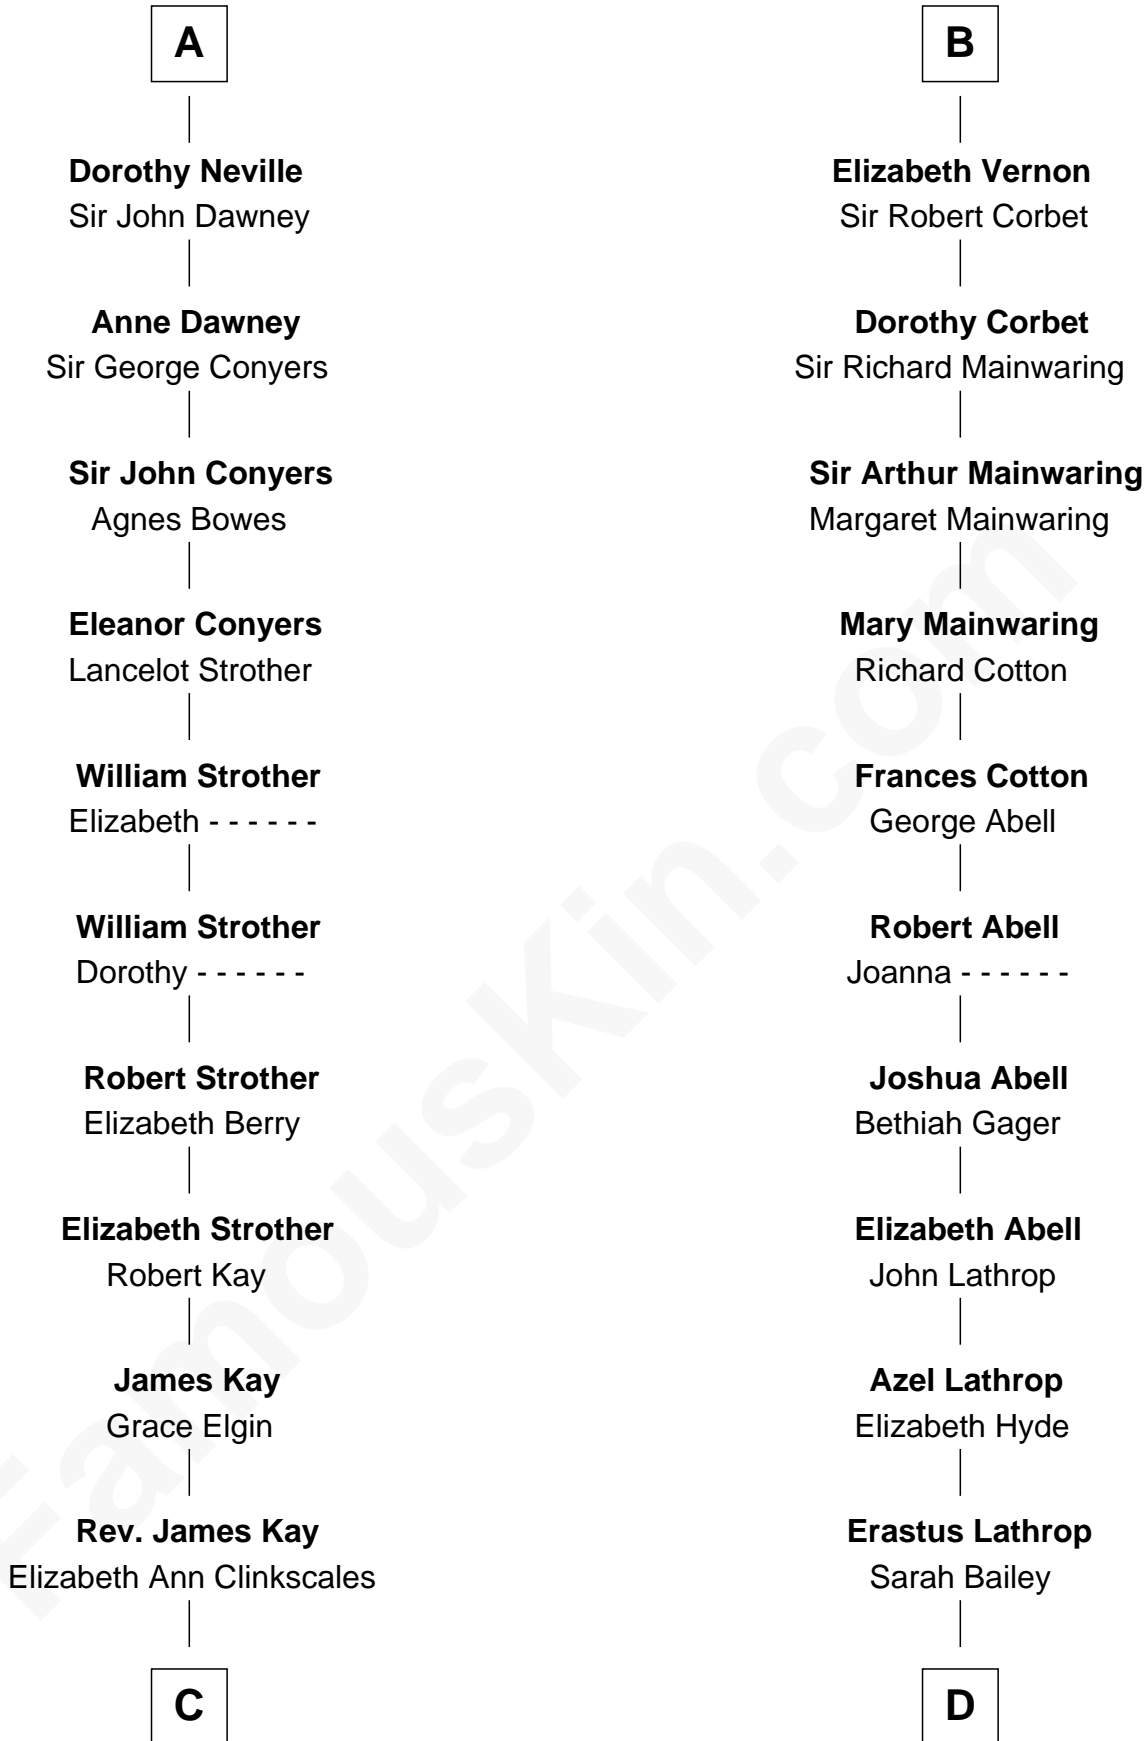

FamousKin.com Relationship Chart of

Jimmy Carter

39th U.S. President

19th cousin 2 times removed of

Marjorie Post

Founder of General Foods

C

Mary Kay
John Pratt

James E. Pratt
Sophronia C. Cowan

Nina Pratt
William Archibald Carter

Earl Carter
Lillian Gordy

Jimmy Carter
39th U.S. President

D

Caroline Cushman Lathrop
Charles Rollin Post

Charles William Post
Elle Letitia Merriweather