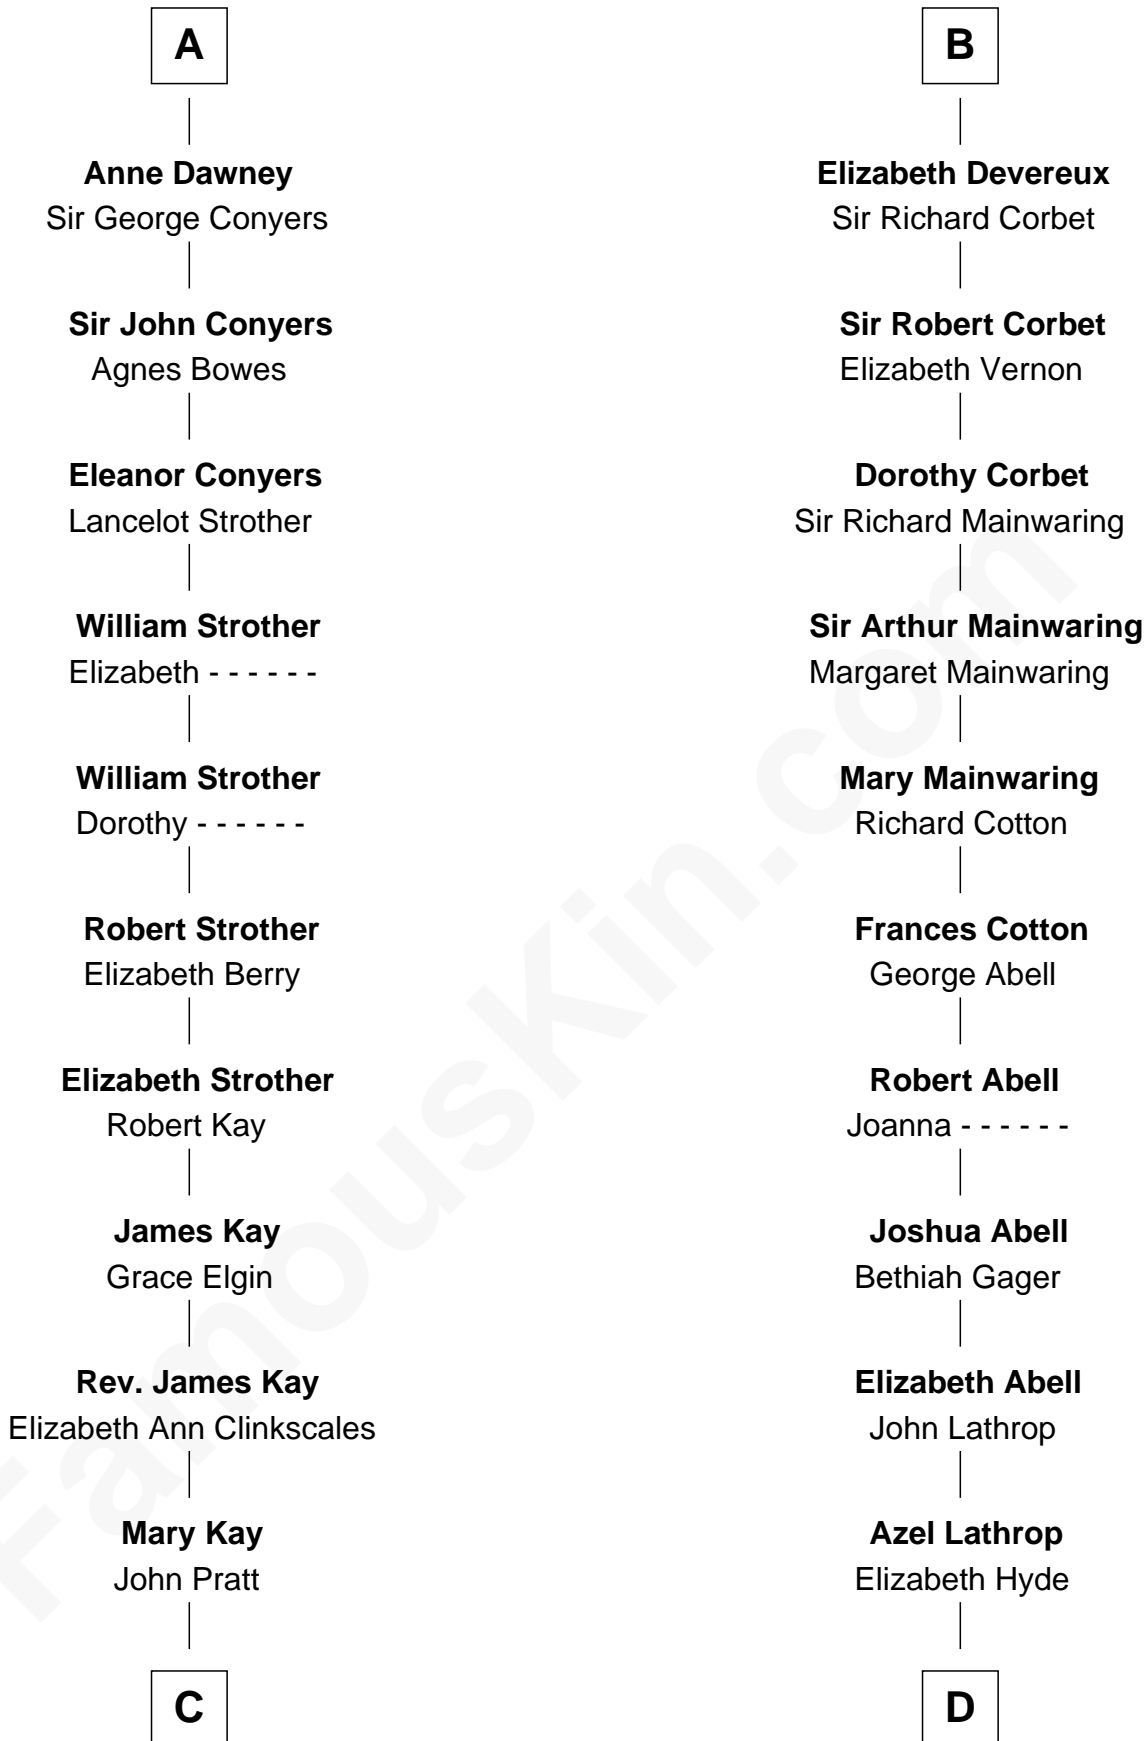

FamousKin.com Relationship Chart of

Jimmy Carter
39th U.S. President

20th cousin of

Marjorie Post
Founder of General Foods

Sir Hugh I de Audley
Iseult de Mortimer

Alice de Audley
Sir Ralph de Neville

Sir John de Neville
Maude de Percy

Elizabeth de Stafford
John de Ferrers

Robert de Ferrers
Margaret Despencer

Sir Edmund Ferrers
Ellen Roche

Sir William Ferrers
Elizabeth Belknap

Anne Ferrers
Sir Walter Devereux

B

C

James E. Pratt
Sophronia C. Cowan

Nina Pratt
William Archibald Carter

Earl Carter
Lillian Gordy

Jimmy Carter
39th U.S. President

D

Erastus Lathrop
Sarah Bailey

Caroline Cushman Lathrop
Charles Rollin Post

Charles William Post
Elle Letitia Merriweather