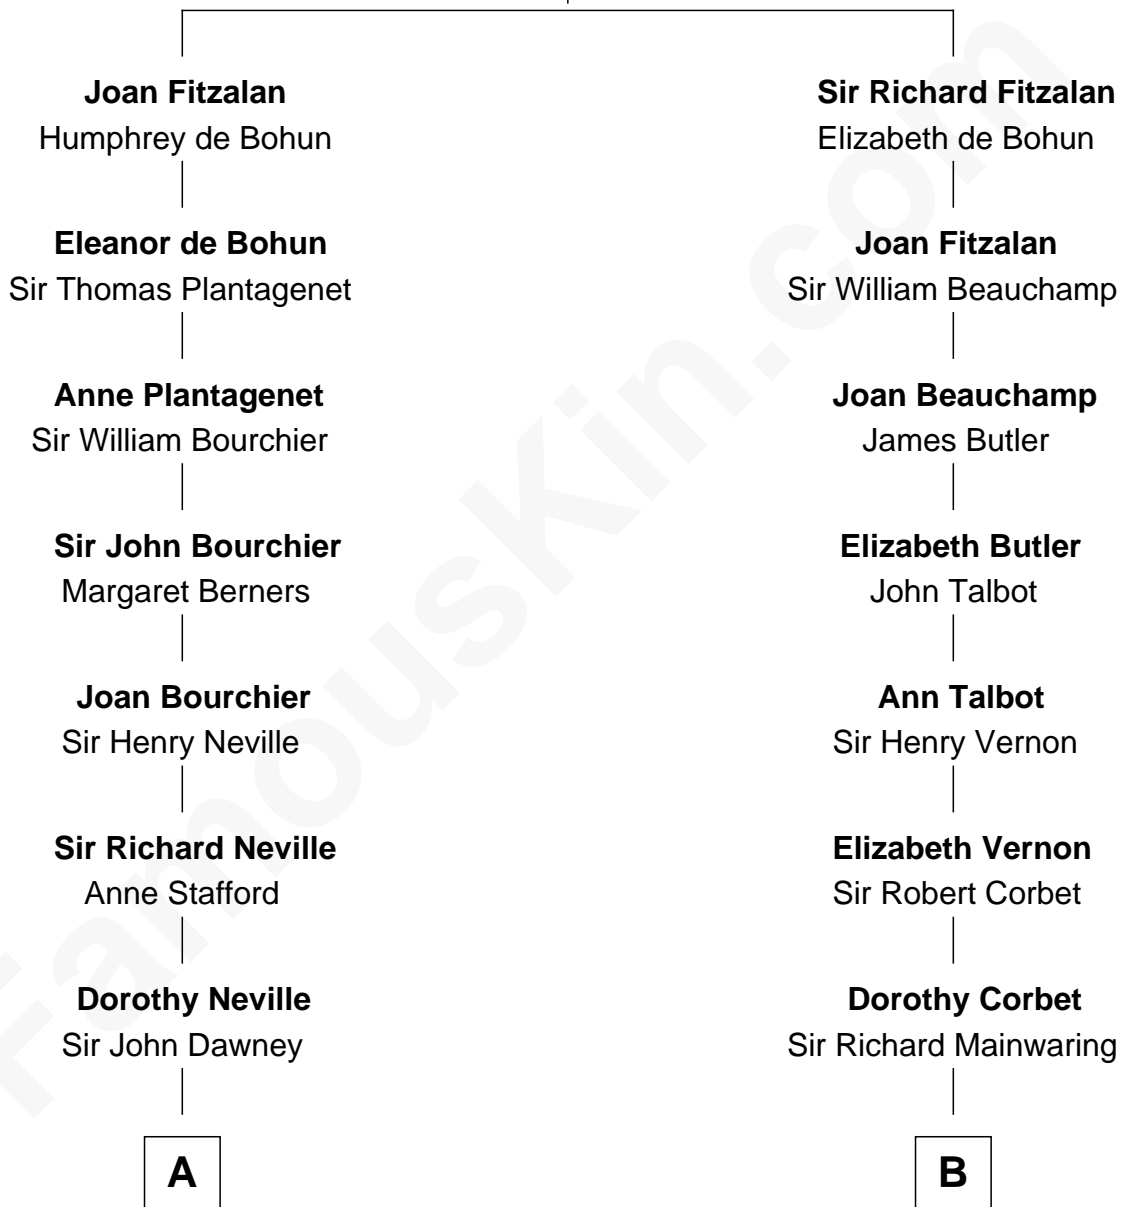

# FamousKin.com Relationship Chart of

**Jimmy Carter**

*39th U.S. President*

17th cousin 3 times removed of

**Marjorie Post**

*Founder of General Foods*

**Richard Fitzalan**  
Eleanor Plantagenet

**C**

—  
**James E. Pratt**  
Sophronia C. Cowan

—  
**Nina Pratt**  
William Archibald Carter

—  
**Earl Carter**  
Lillian Gordy

—  
**Jimmy Carter**  
*39th U.S. President*

FamousKin.com