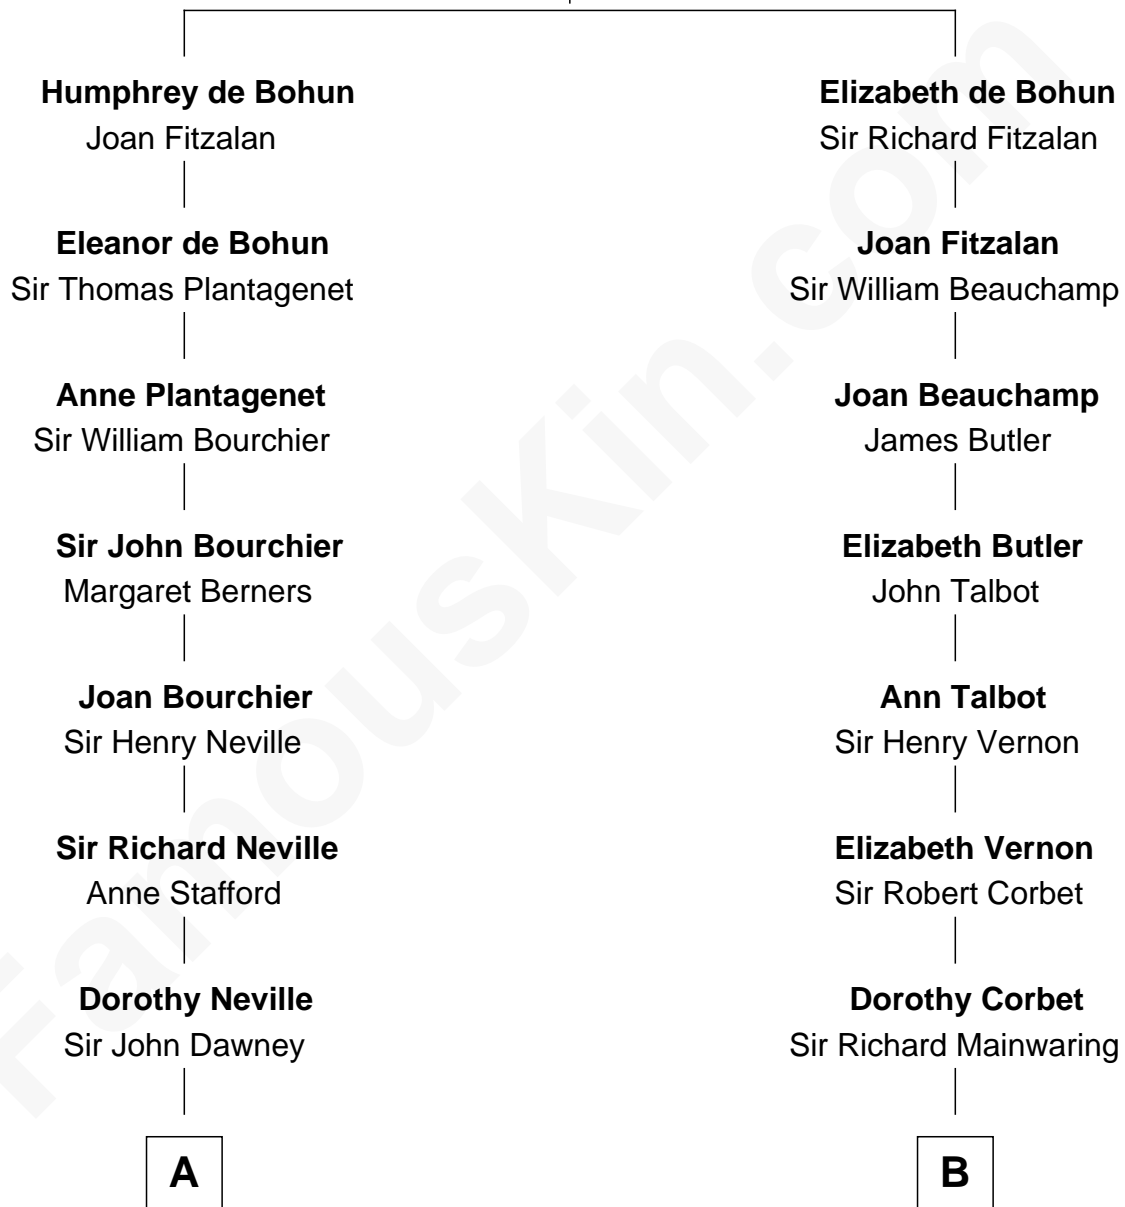

# FamousKin.com Relationship Chart of

**Jimmy Carter**

*39th U.S. President*

17th cousin 3 times removed of

**Marjorie Post**

*Founder of General Foods*

**Sir William de Bohun**  
Elizabeth de Badlesmere

**C**

—  
**James E. Pratt**  
Sophronia C. Cowan

—  
**Nina Pratt**  
William Archibald Carter

—  
**Earl Carter**  
Lillian Gordy

—  
**Jimmy Carter**  
*39th U.S. President*

FamousKin.com