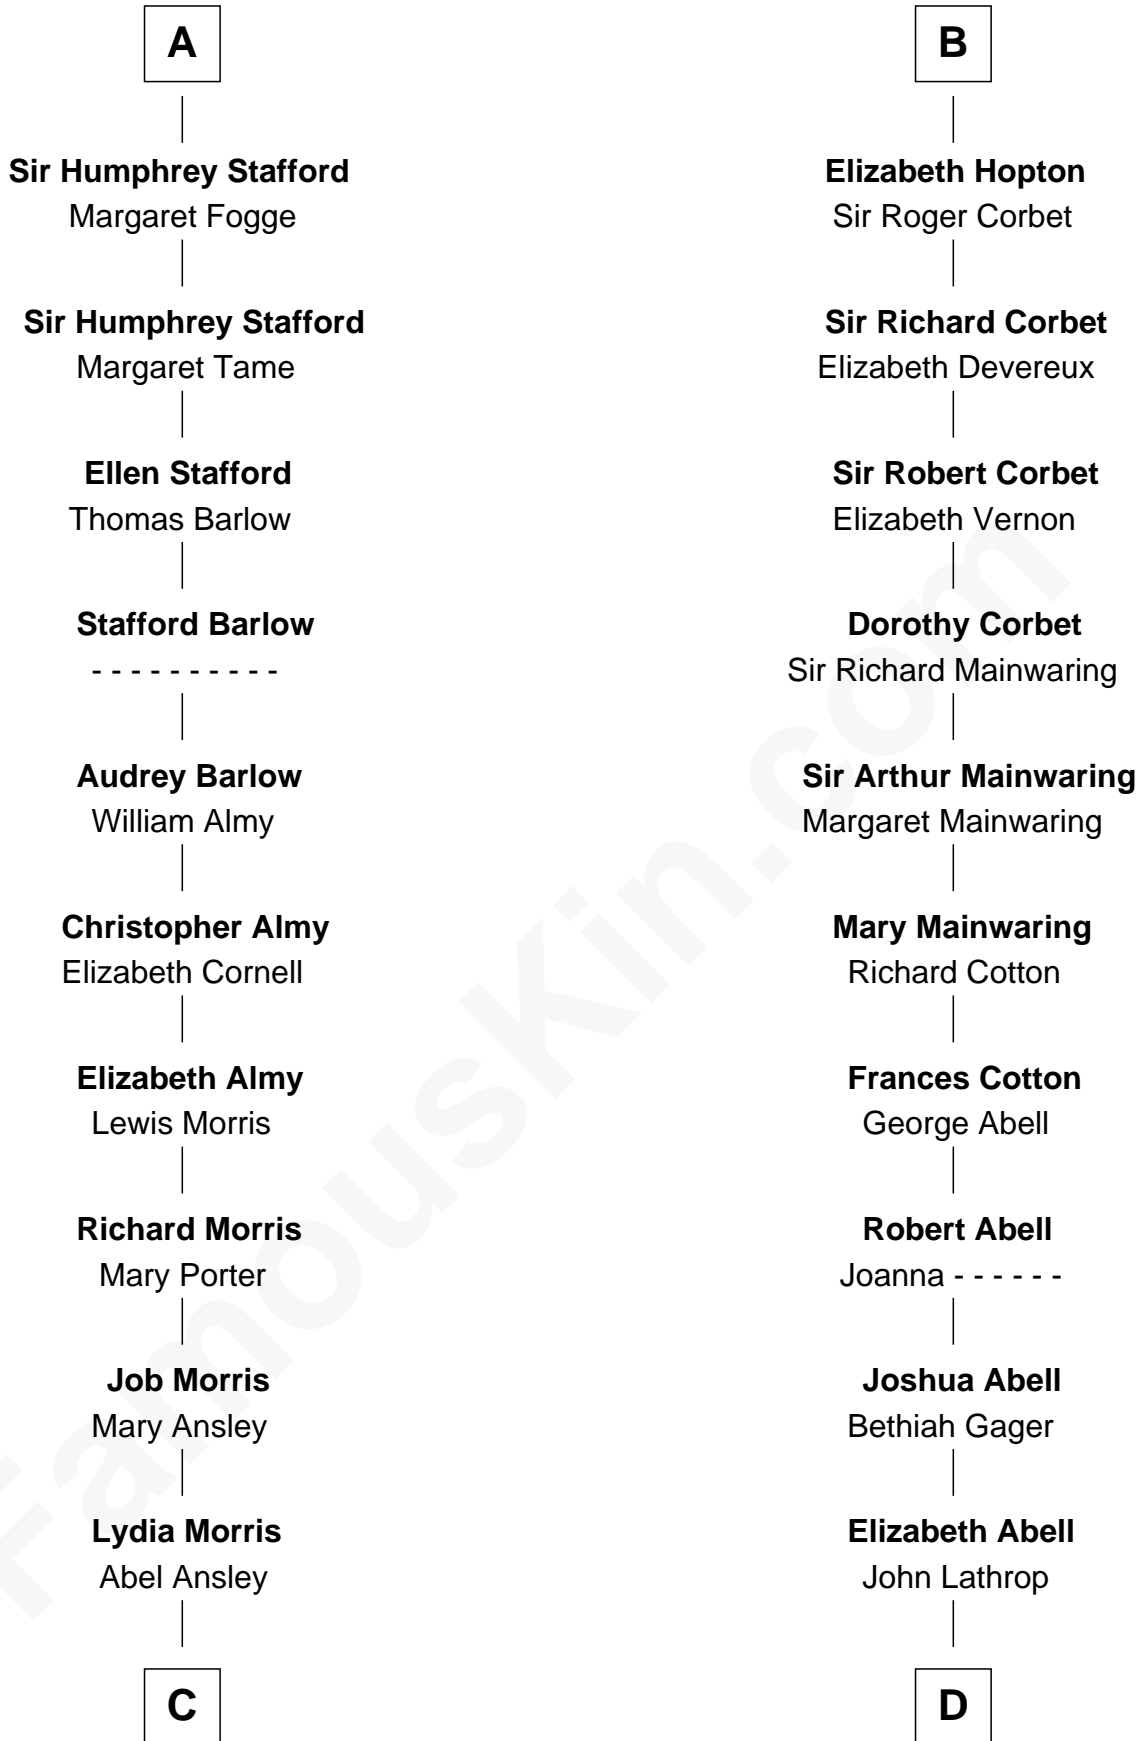

FamousKin.com Relationship Chart of

Jimmy Carter

39th U.S. President

20th cousin 1 time removed of

C. W. Post

Founder of Post Cereals

John de Botetourte

Maud FitzThomas

C

Ann Ansley
Wiley Carter

Littleberry Walker Carter
Mary Ann Diligent Seals

William Archibald Carter
Nina Pratt

Earl Carter
Lillian Gordy

Jimmy Carter
39th U.S. President

D

Azel Lathrop
Elizabeth Hyde