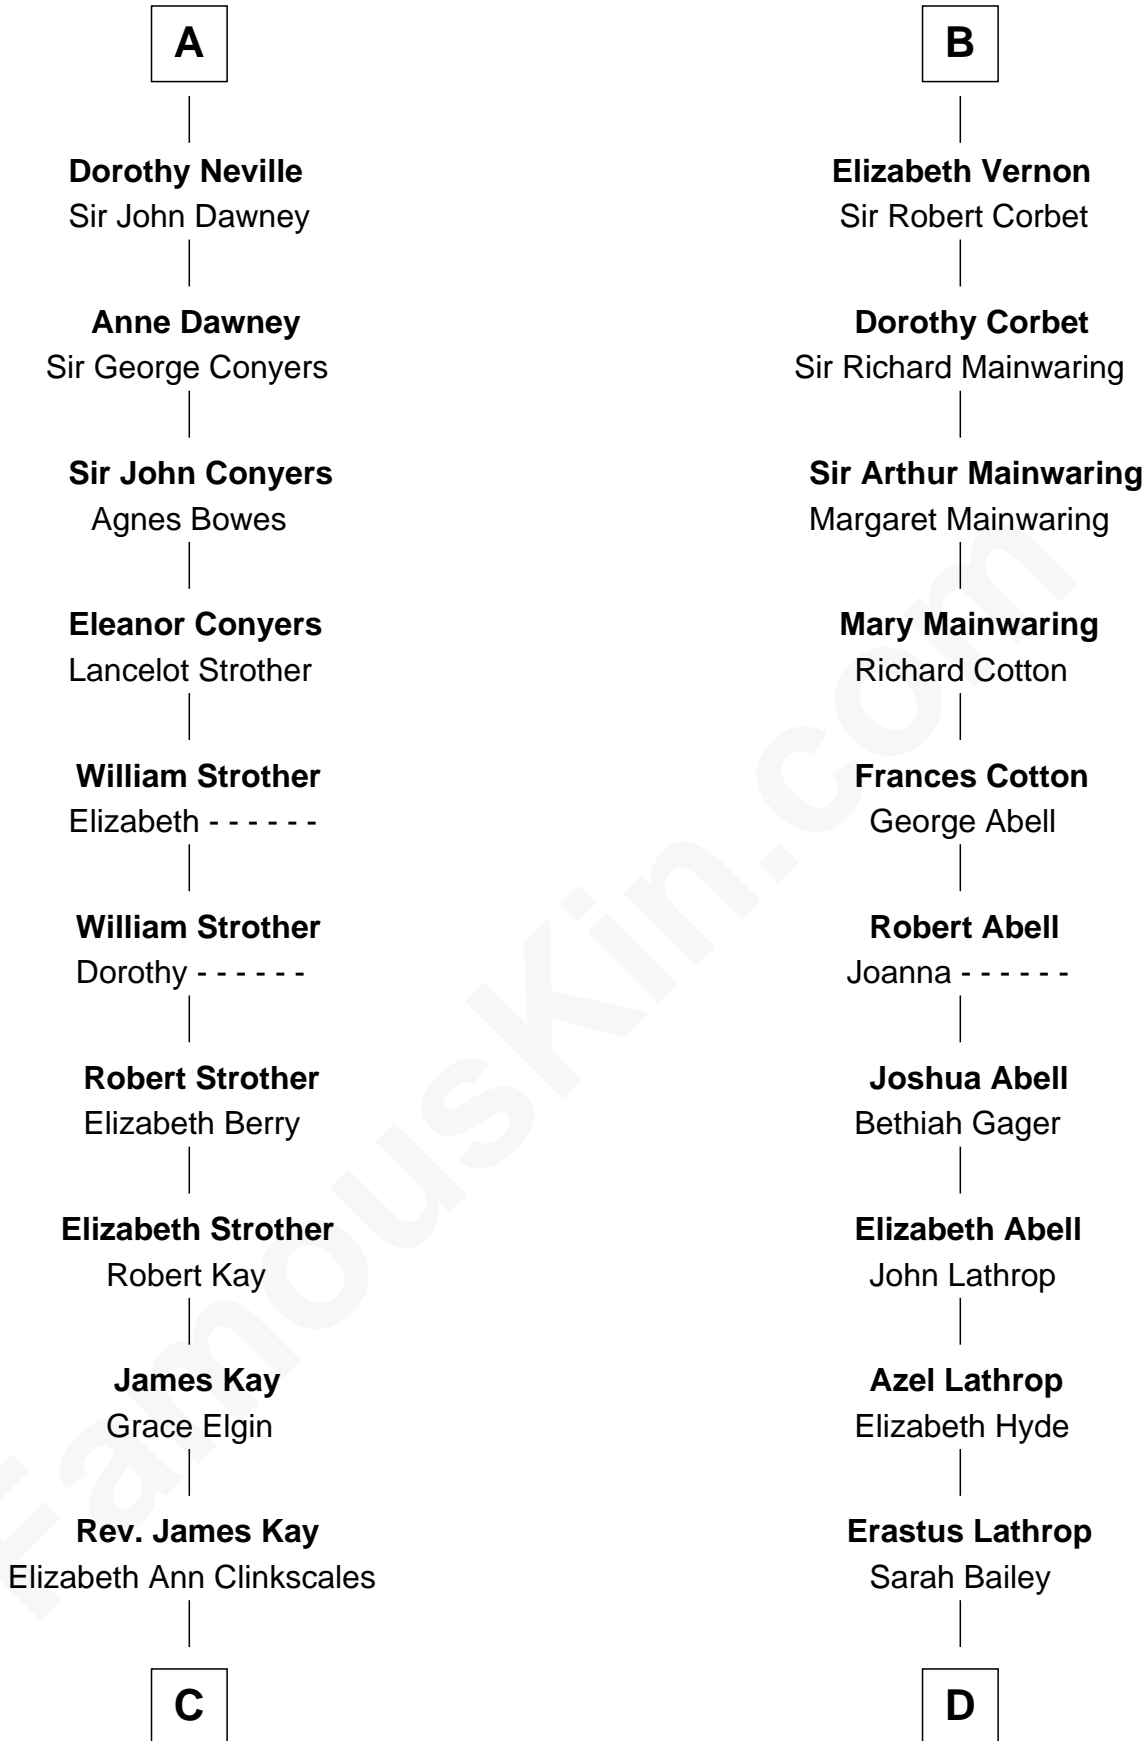

FamousKin.com Relationship Chart of

Jimmy Carter

39th U.S. President

18th cousin 3 times removed of

C. W. Post

Founder of Post Cereals

C

Mary Kay
John Pratt

James E. Pratt
Sophronia C. Cowan

Nina Pratt
William Archibald Carter

Earl Carter
Lillian Gordy

Jimmy Carter
39th U.S. President

D

Caroline Cushman Lathrop
Charles Rollin Post

C. W. Post
Founder of Post Cereals