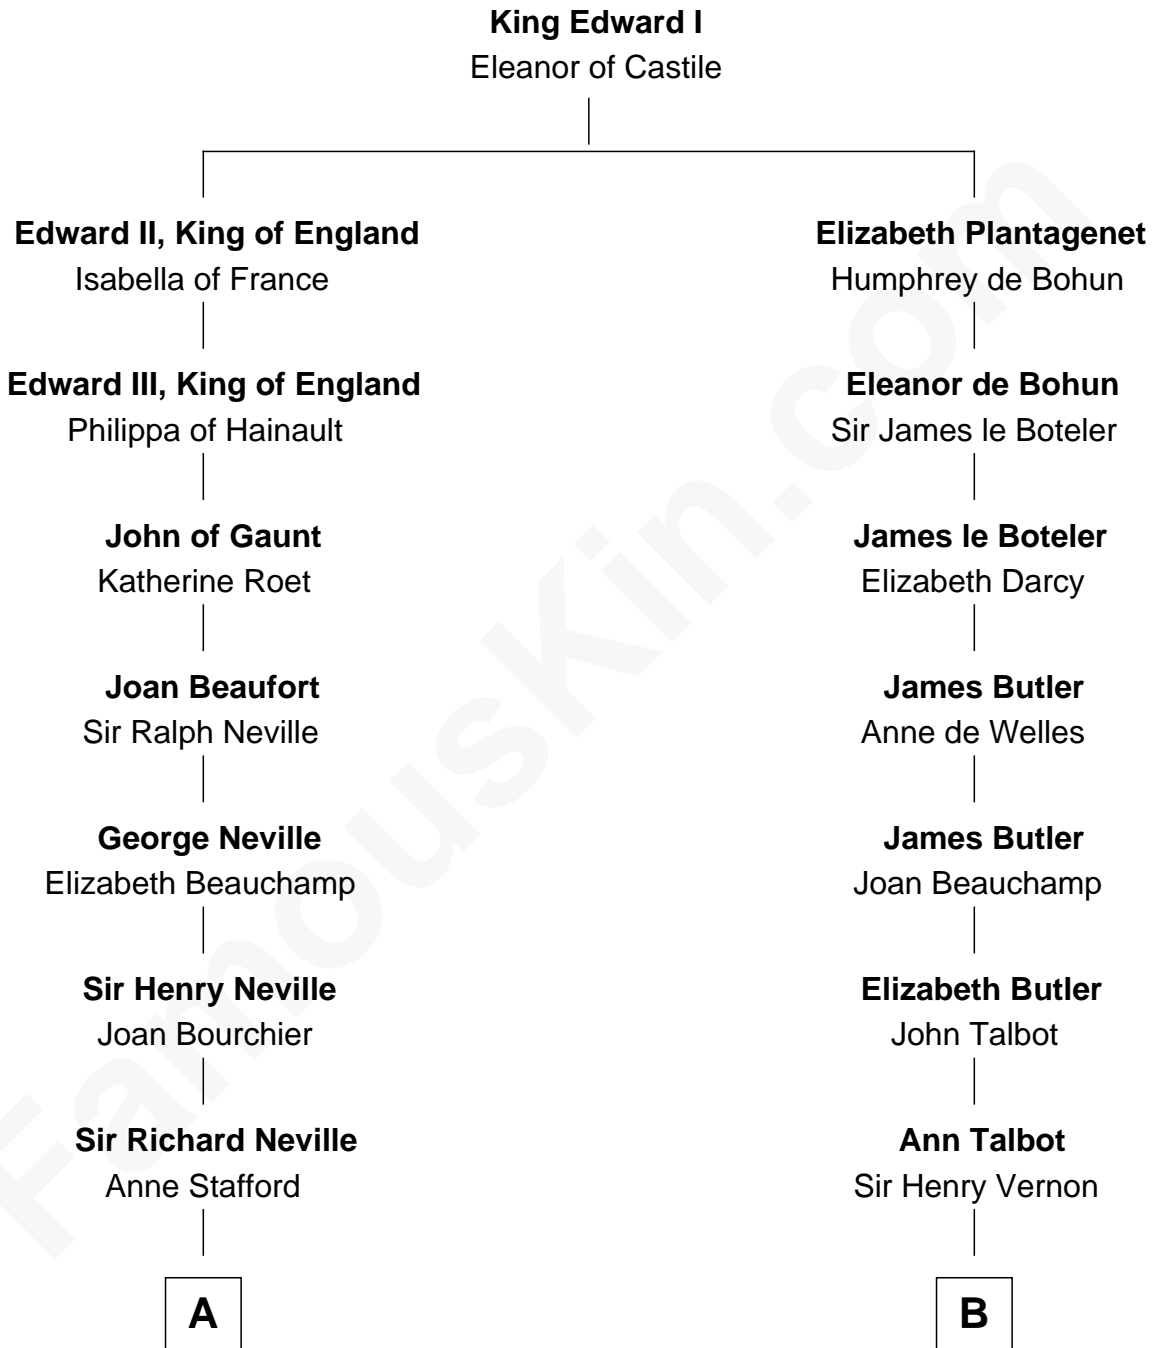

FamousKin.com Relationship Chart of

Jimmy Carter

39th U.S. President

18th cousin 3 times removed of

C. W. Post

Founder of Post Cereals

C

Mary Kay
John Pratt

James E. Pratt
Sophronia C. Cowan

Nina Pratt
William Archibald Carter

Earl Carter
Lillian Gordy

Jimmy Carter
39th U.S. President

D

Caroline Cushman Lathrop
Charles Rollin Post

C. W. Post
Founder of Post Cereals