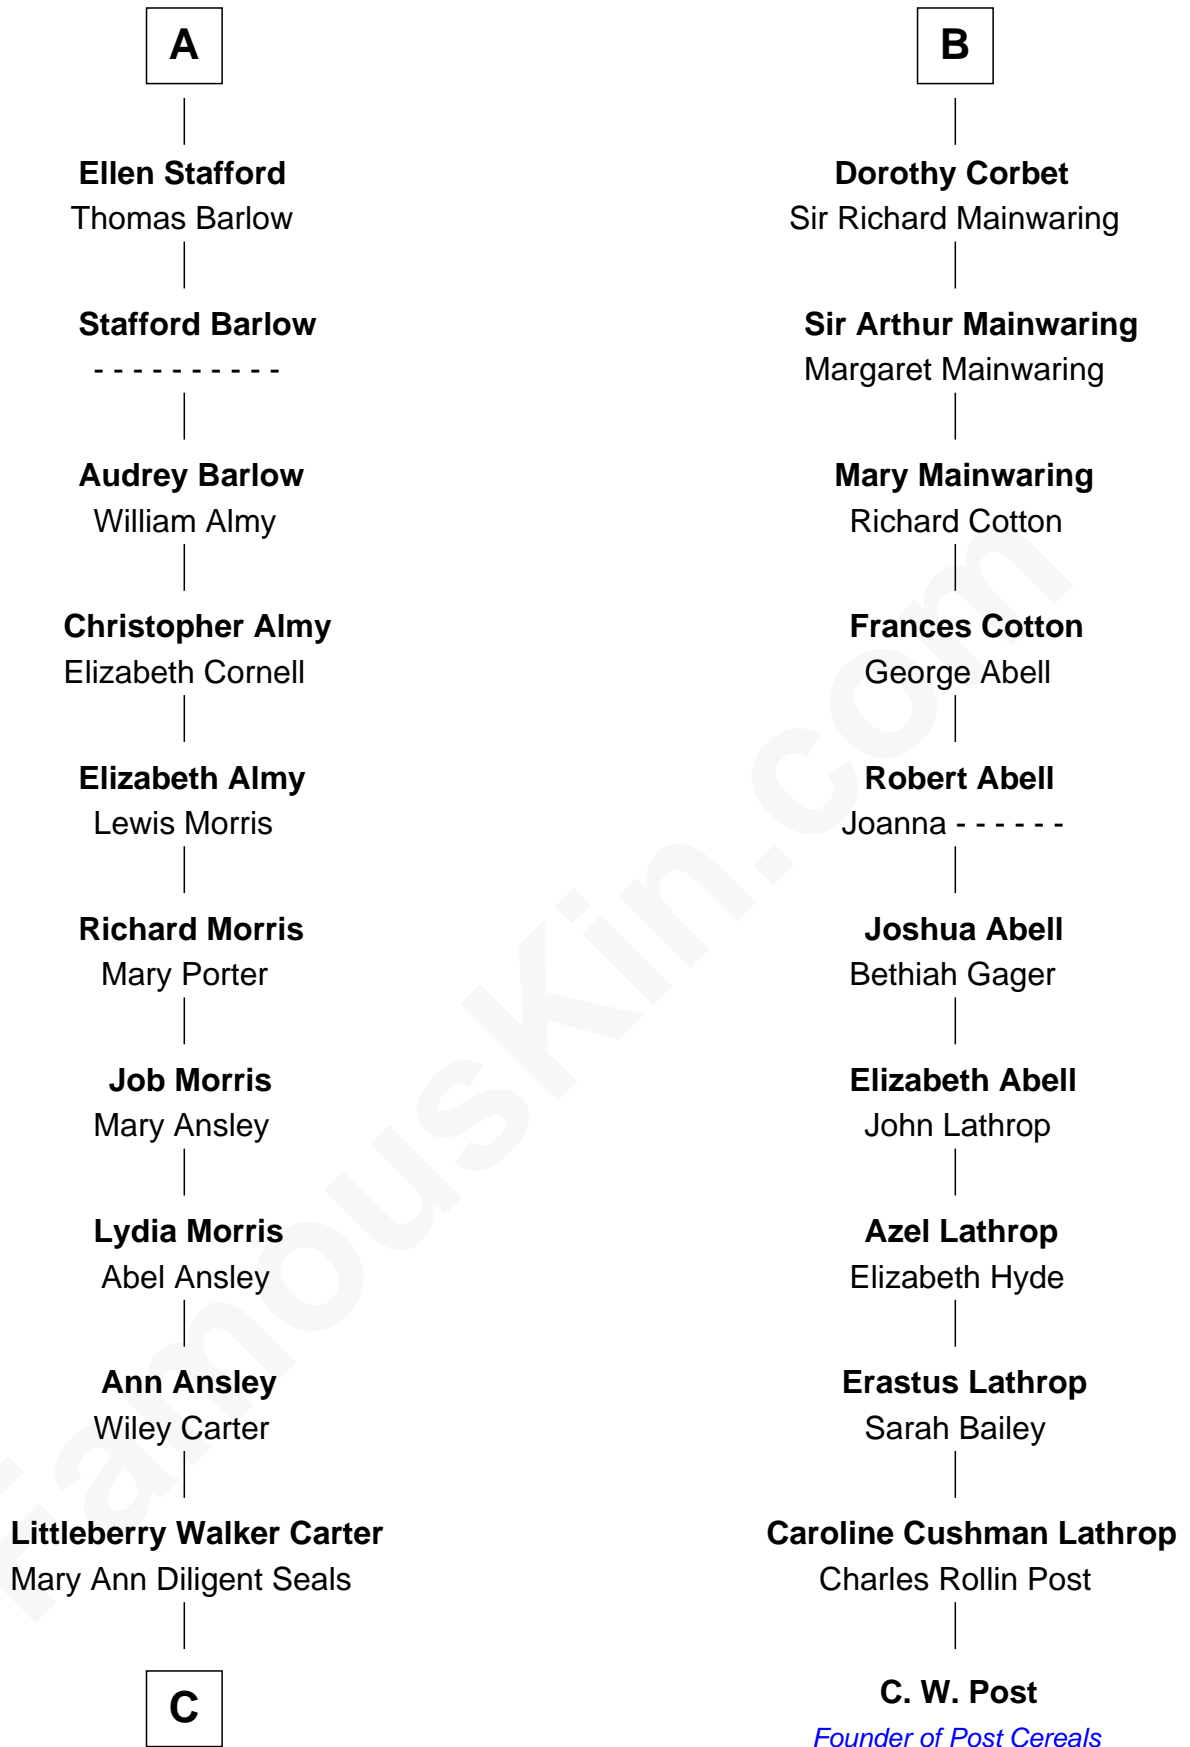

FamousKin.com Relationship Chart of

Jimmy Carter

39th U.S. President

17th cousin 2 times removed of

C. W. Post

Founder of Post Cereals

Ralph de Stafford

*with wife
Katherine de Hastang*

Anne Ferrers

Sir Walter Devereux

Elizabeth Devereux

Sir Richard Corbet

Sir Robert Corbet

Elizabeth Vernon

B

C

William Archibald Carter

Nina Pratt

Earl Carter

Lillian Gordy

Jimmy Carter

39th U.S. President

FamousKin.com