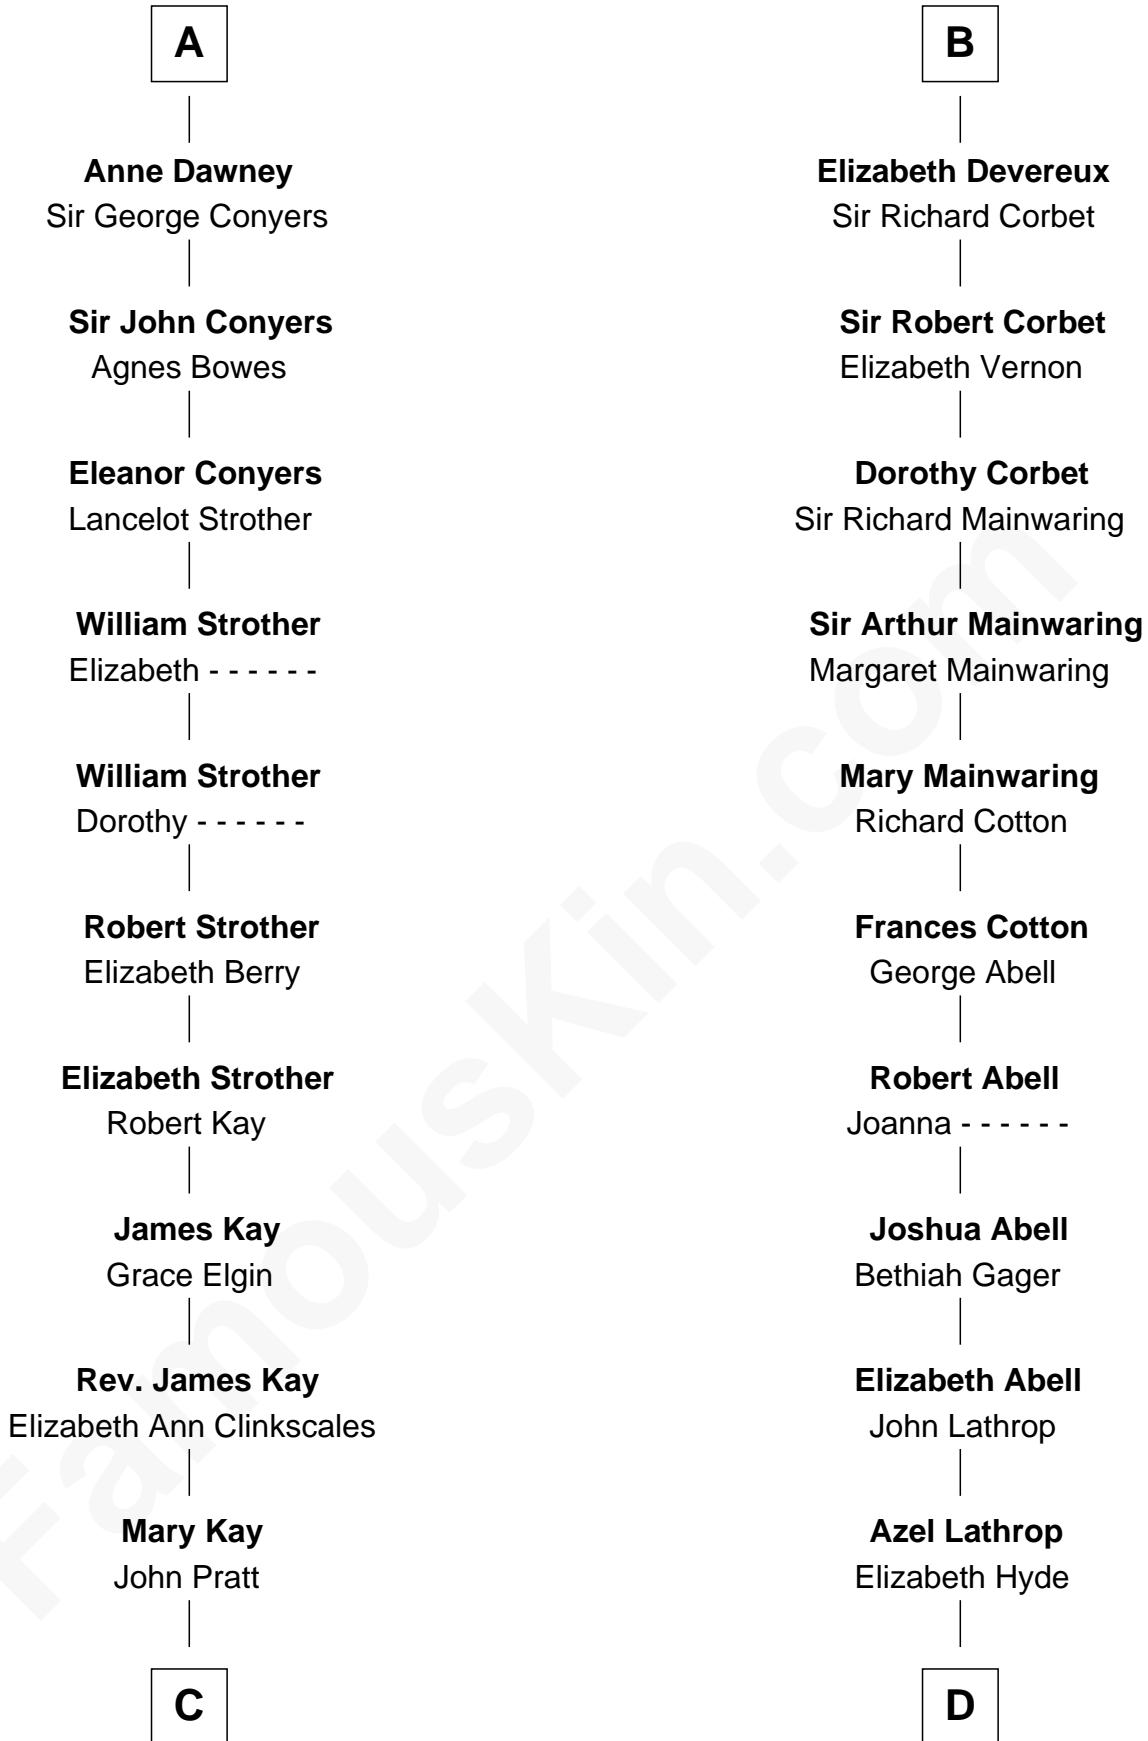

# FamousKin.com Relationship Chart of

**Jimmy Carter**

*39th U.S. President*

19th cousin 1 time removed of

**C. W. Post**

*Founder of Post Cereals*

**Sir Hugh I de Audley**

Iseult de Mortimer

**Dorothy Neville**  
Sir John Dawney

**A**

**Hugh de Audley**  
Margaret de Clare

**Margaret de Audley**  
Ralph de Stafford

**Elizabeth de Stafford**  
John de Ferrers

**Robert de Ferrers**  
Margaret Despencer

**Sir Edmund Ferrers**  
Ellen Roche

**Sir William Ferrers**  
Elizabeth Belknap

**Anne Ferrers**  
Sir Walter Devereux

**B**

**C**

**James E. Pratt**  
Sophronia C. Cowan

**Nina Pratt**  
William Archibald Carter

**Earl Carter**  
Lillian Gordy

**Jimmy Carter**  
*39th U.S. President*

**D**

**Erastus Lathrop**  
Sarah Bailey

**Caroline Cushman Lathrop**  
Charles Rollin Post

**C. W. Post**  
*Founder of Post Cereals*