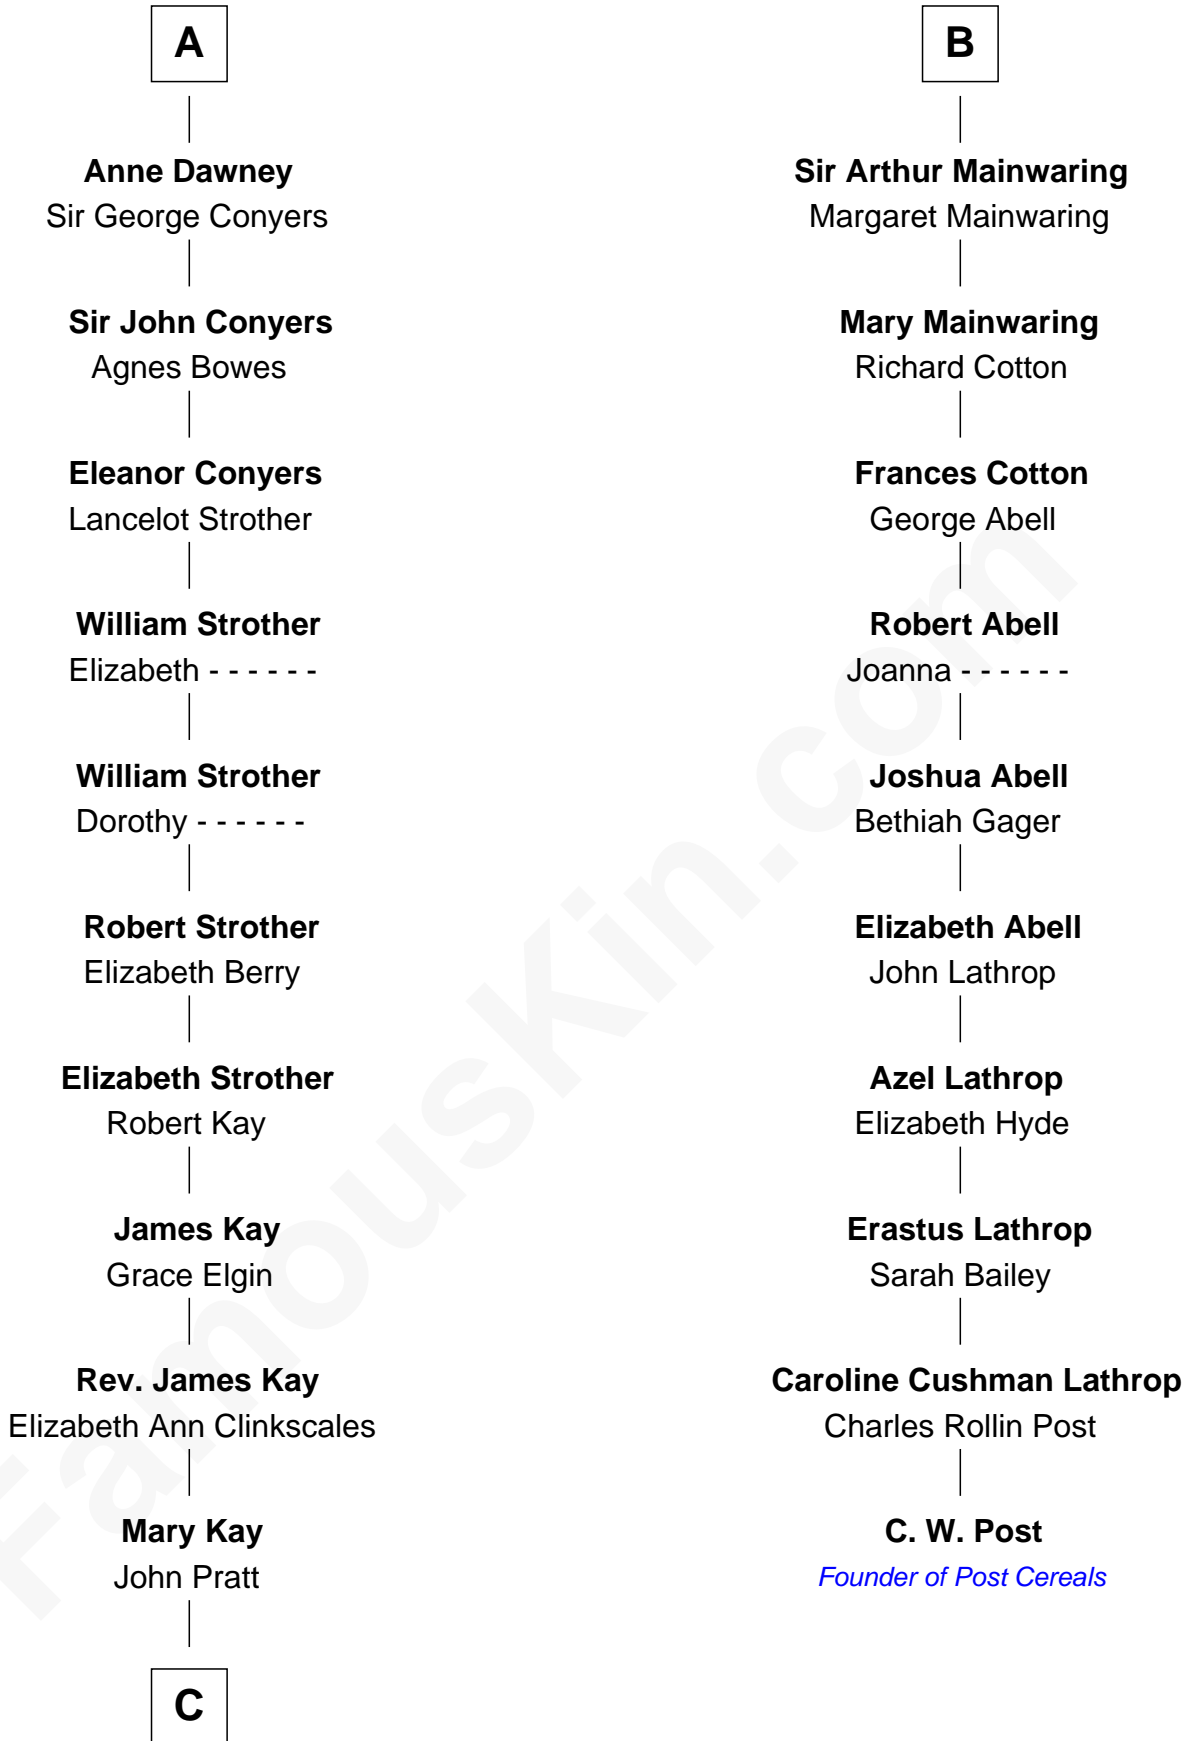

FamousKin.com Relationship Chart of

Jimmy Carter

39th U.S. President

16th cousin 4 times removed of

C. W. Post

Founder of Post Cereals

Richard Fitzalan
Eleanor Plantagenet

C

—
James E. Pratt
Sophronia C. Cowan

—
Nina Pratt
William Archibald Carter

—
Earl Carter
Lillian Gordy

—
Jimmy Carter
39th U.S. President

FamousKin.com