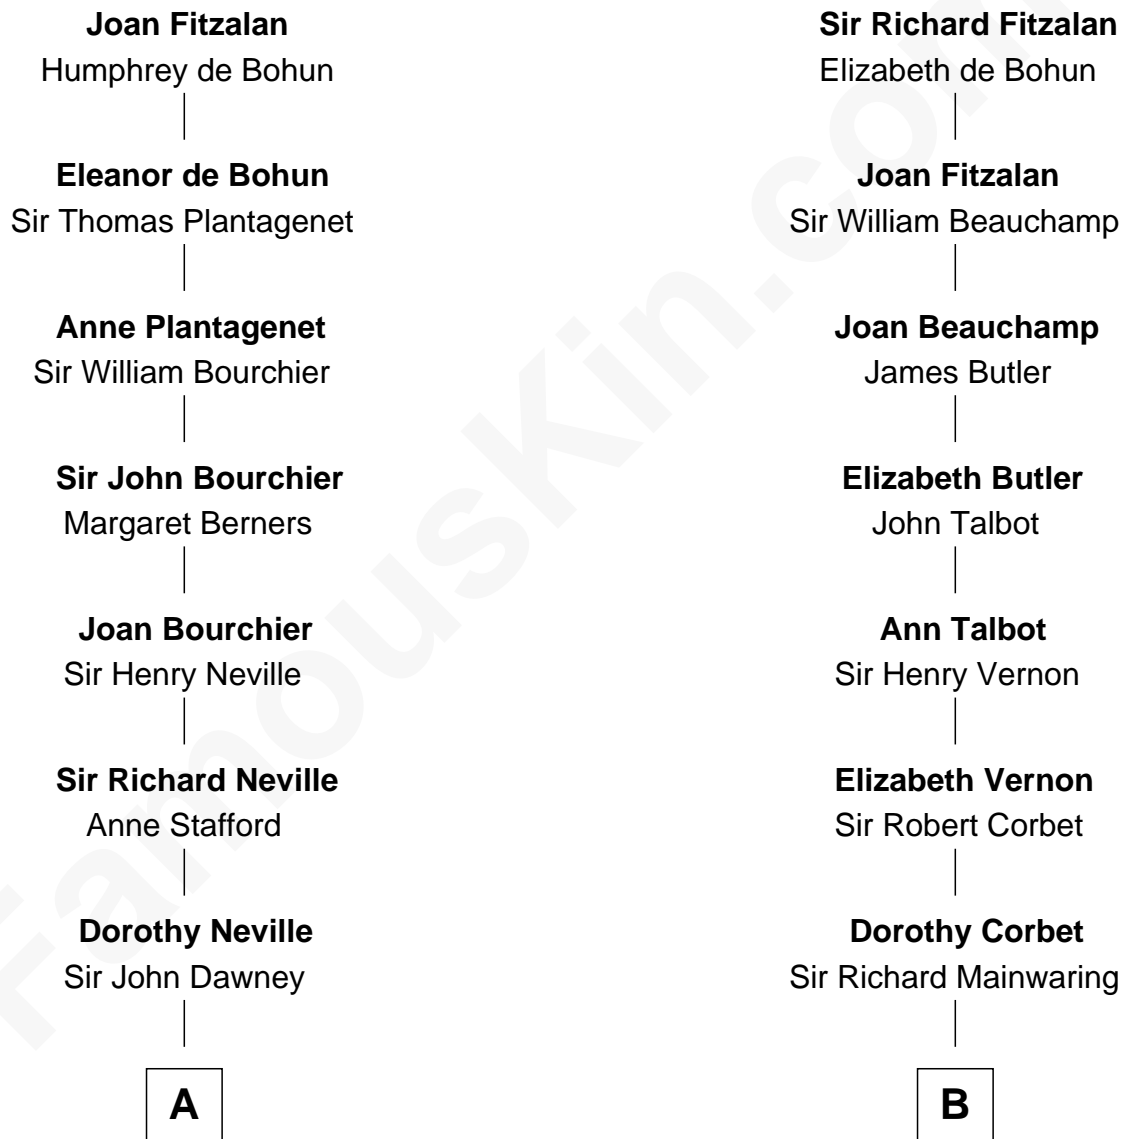

FamousKin.com Relationship Chart of

Jimmy Carter

39th U.S. President

16th cousin 4 times removed of

C. W. Post

Founder of Post Cereals

Richard Fitzalan
Eleanor Plantagenet

C

—
James E. Pratt
Sophronia C. Cowan

—
Nina Pratt
William Archibald Carter

—
Earl Carter
Lillian Gordy

—
Jimmy Carter
39th U.S. President

FamousKin.com