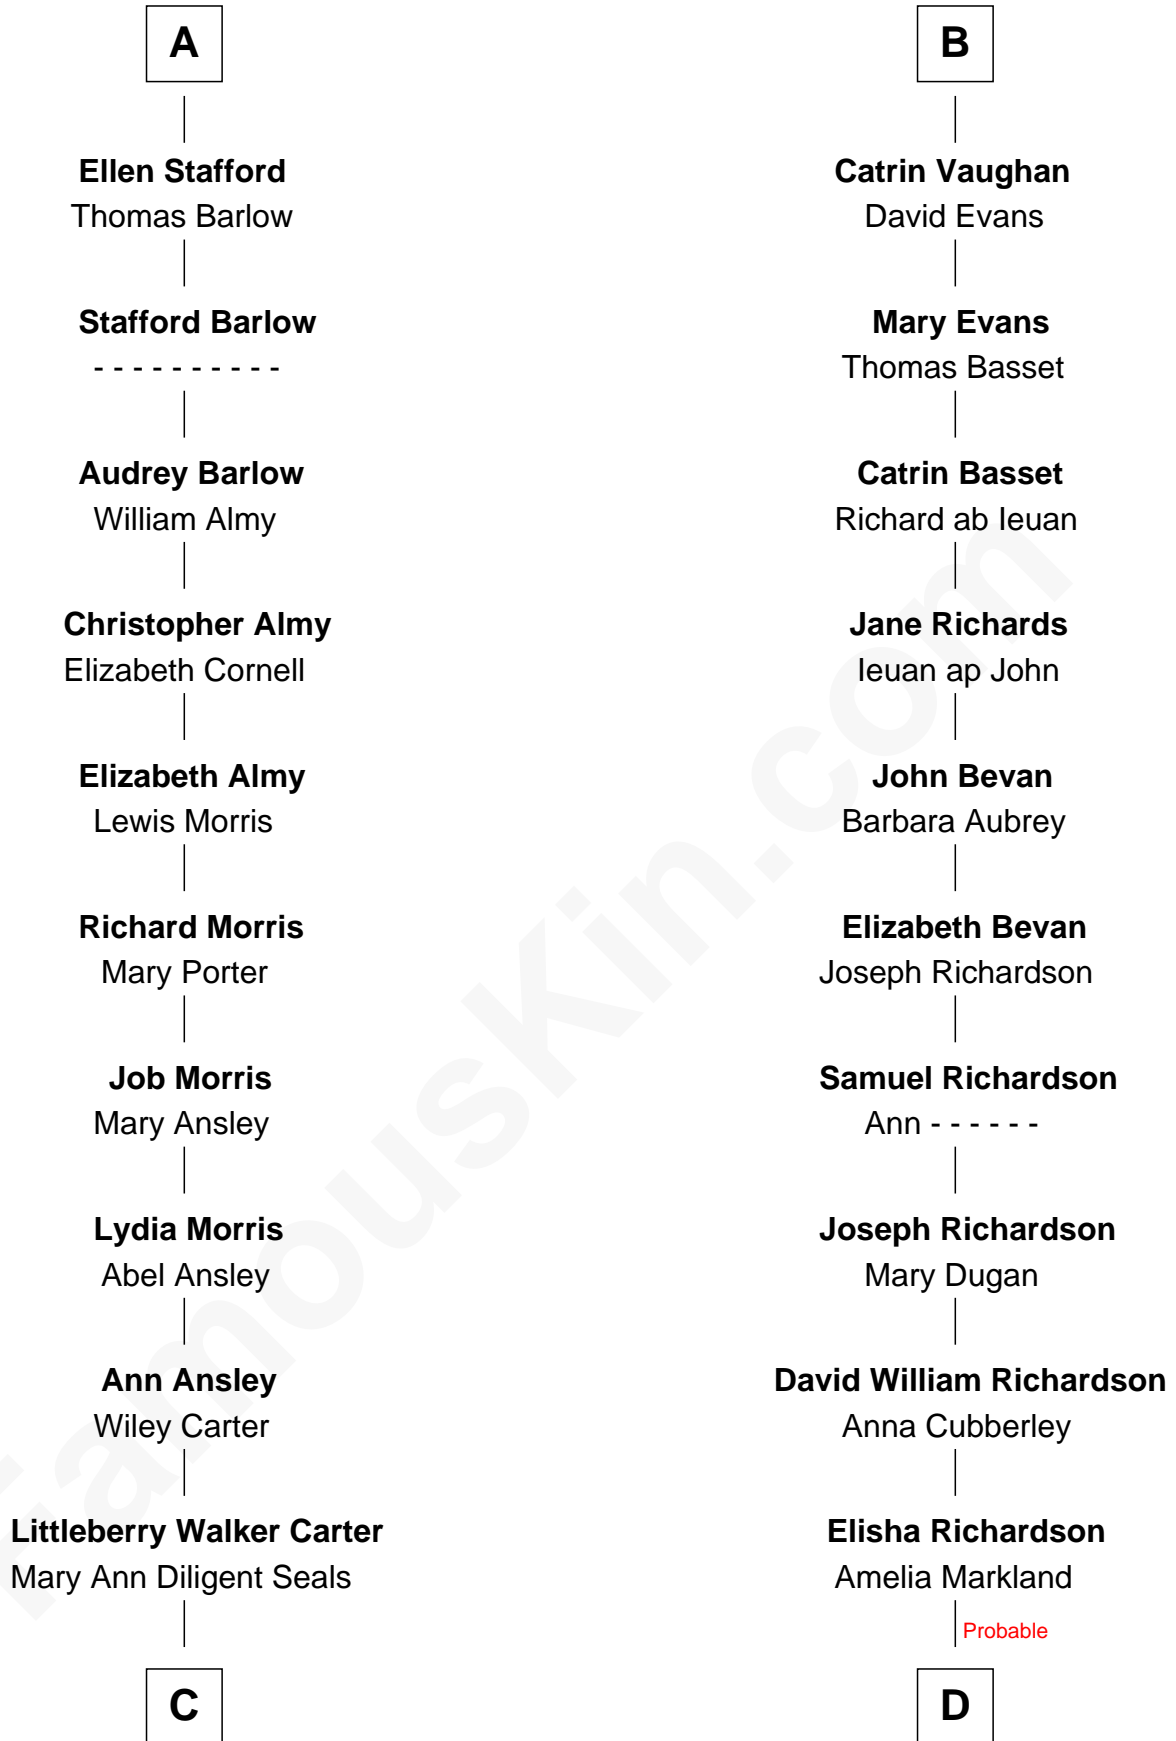

FamousKin.com Relationship Chart of

Jimmy Carter

39th U.S. President

19th cousin 2 times removed of

Sally Ride

1st American Woman in Space

Sir Warin Trussell
Maud de St. Philibert

C

William Archibald Carter

Nina Pratt

Earl Carter

Lillian Gordy

Jimmy Carter

39th U.S. President

D

William Cubberly Richardson

Mary Ann Lee

Charles Everroad Richardson

Blanche Gibson

Jennie Mae Richardson

Thomas Vernam Ride

Dale Burdell Ride

Carol Joyce Anderson

Sally Ride