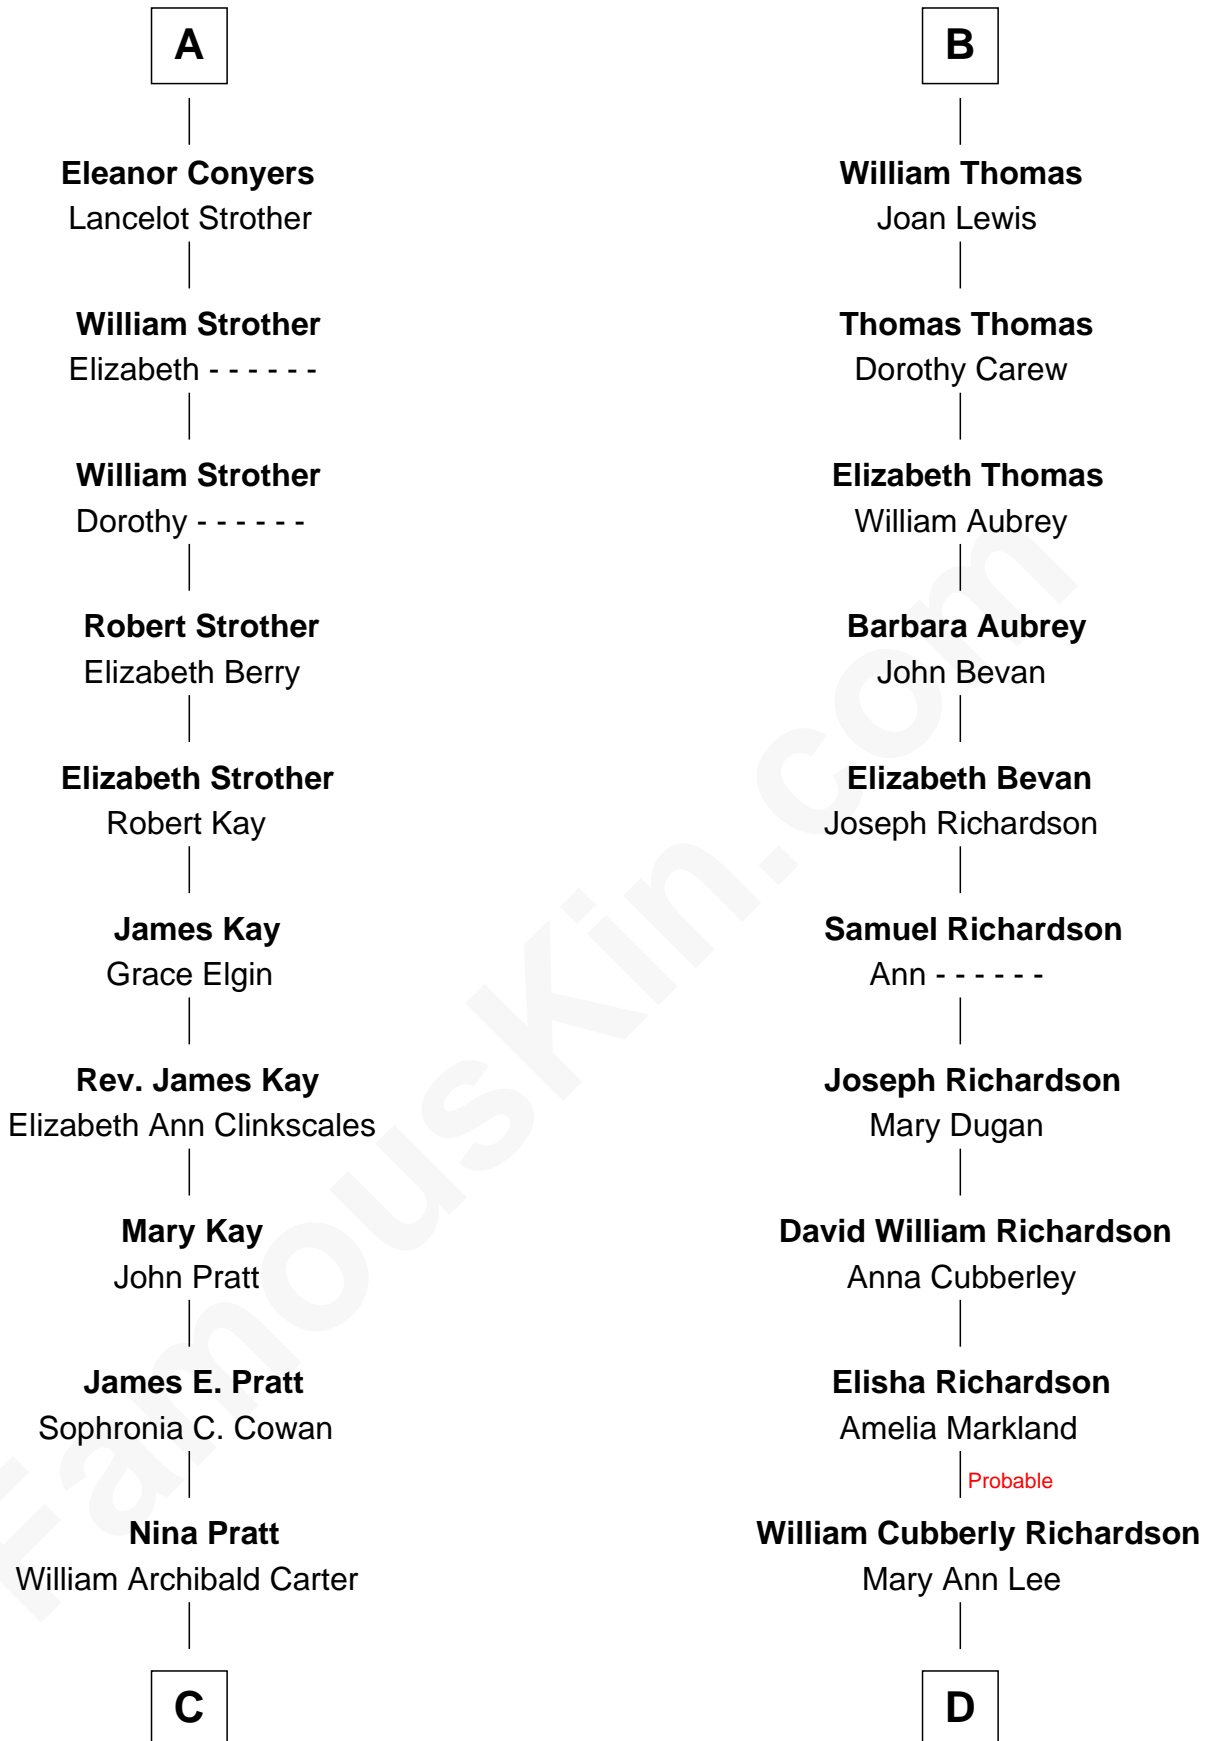

FamousKin.com Relationship Chart of

Jimmy Carter

39th U.S. President

18th cousin 2 times removed of

Sally Ride

1st American Woman in Space

John of Gaunt

Katherine Roet

C

Earl Carter
Lillian Gordy

Jimmy Carter
39th U.S. President

D

Charles Everroad Richardson
Blanche Gibson

Jennie Mae Richardson
Thomas Vernam Ride

Dale Burdell Ride
Carol Joyce Anderson

Sally Ride
1st American Woman in Space