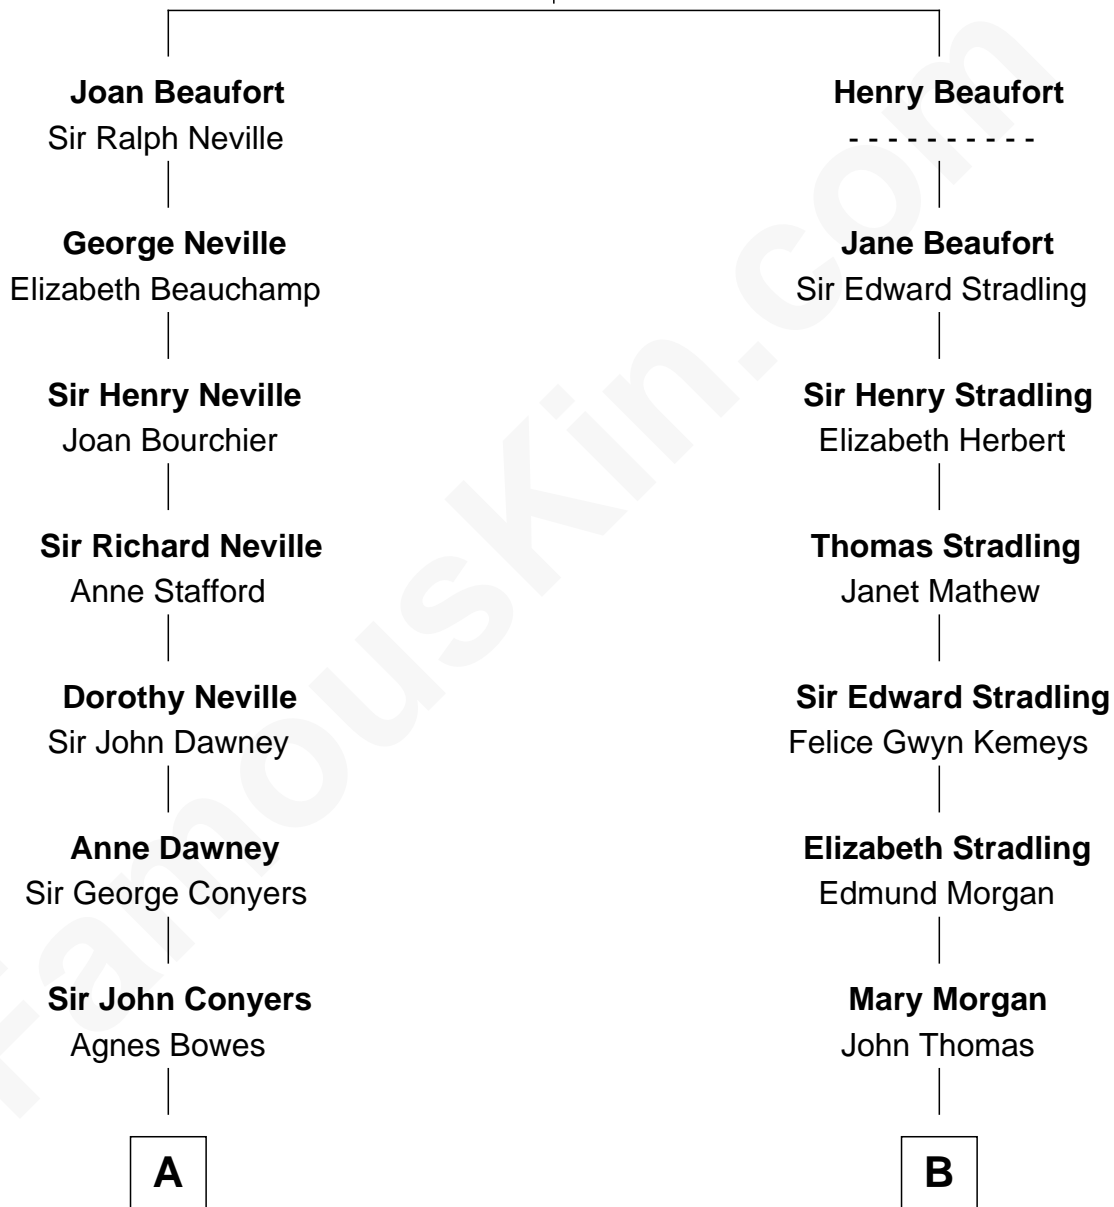

FamousKin.com Relationship Chart of

Jimmy Carter

39th U.S. President

18th cousin 2 times removed of

Sally Ride

1st American Woman in Space

John of Gaunt

Katherine Roet

C

Earl Carter
Lillian Gordy

Jimmy Carter
39th U.S. President

D

Charles Everroad Richardson
Blanche Gibson

Jennie Mae Richardson
Thomas Vernam Ride

Dale Burdell Ride
Carol Joyce Anderson

Sally Ride
1st American Woman in Space