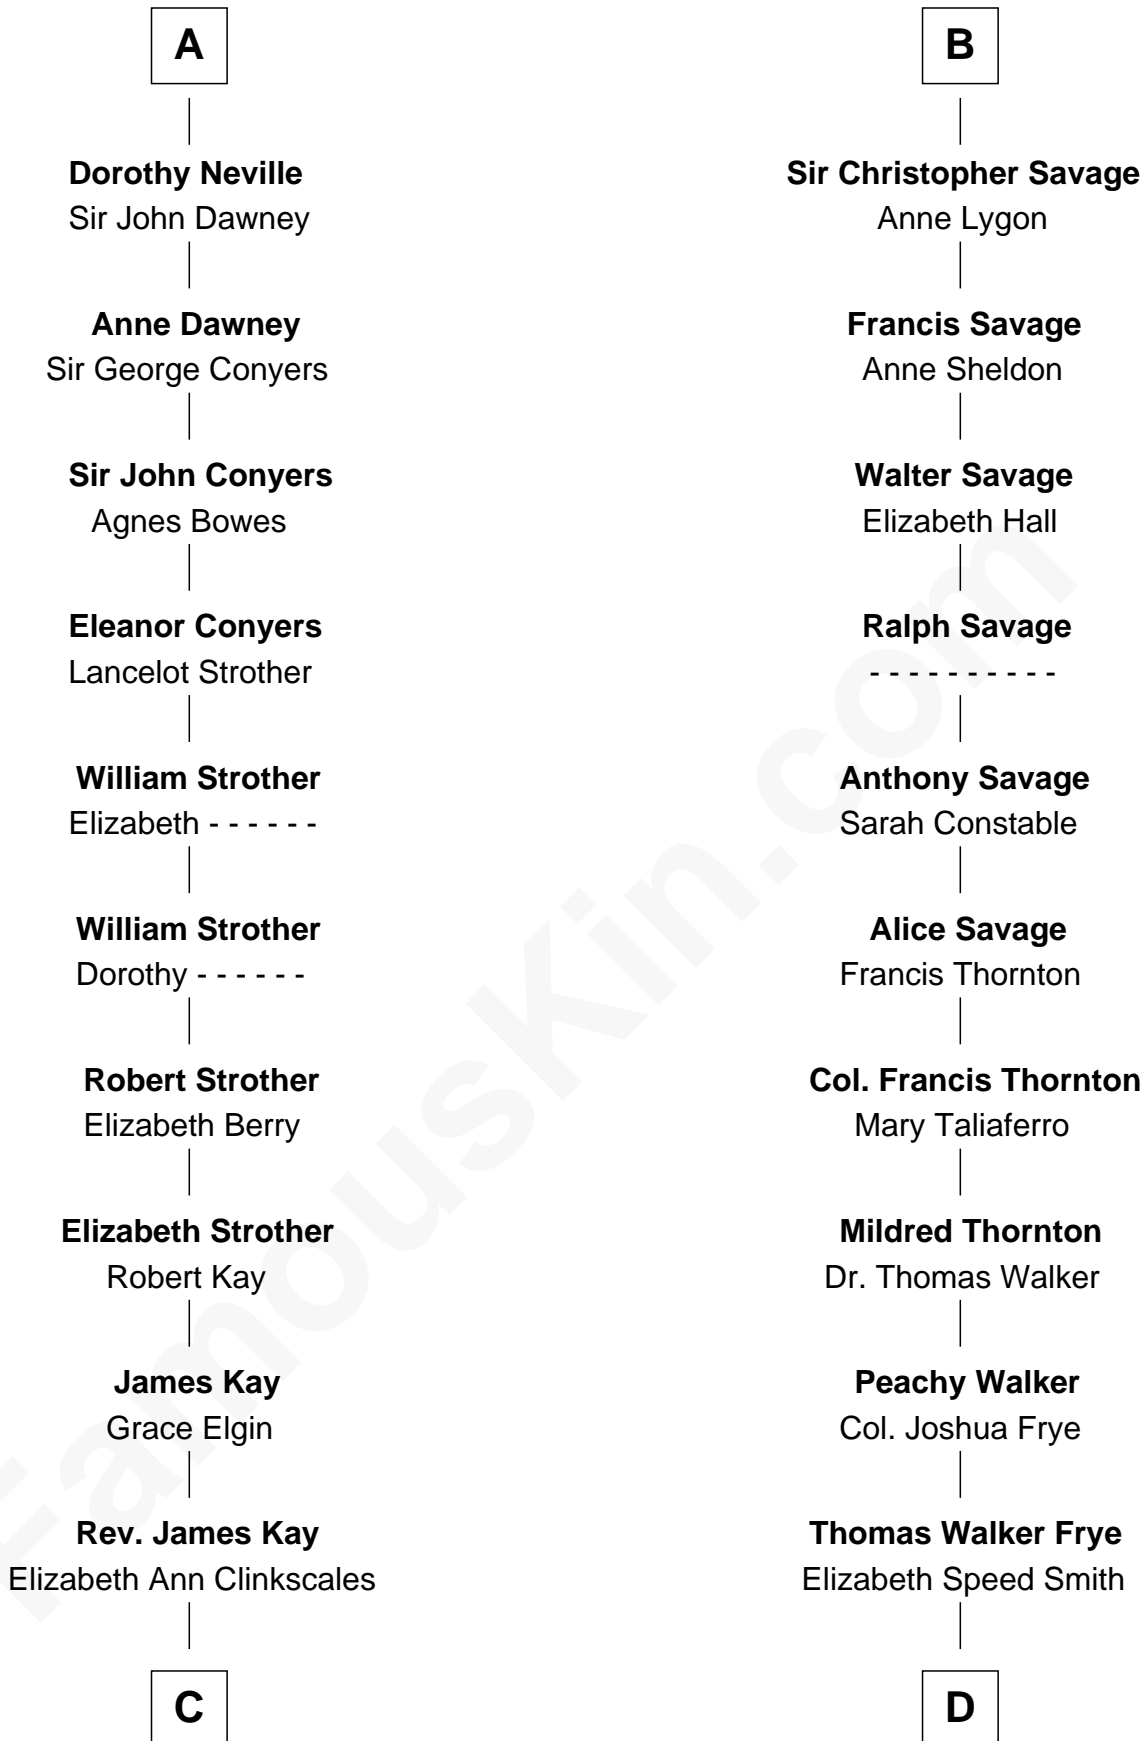

# FamousKin.com Relationship Chart of

**Jimmy Carter**  
39th U.S. President

21st cousin of

**Adlai Stevenson III**  
U.S. Senator from Illinois

**C**

**Mary Kay**  
John Pratt

**James E. Pratt**  
Sophronia C. Cowan

**Nina Pratt**  
William Archibald Carter

**Earl Carter**  
Lillian Gordy

**Jimmy Carter**  
*39th U.S. President*

**D**

**Mary Peachy Frye**  
Rev. Lewis Warner Green

**Letitia Green**  
Adlai Ewing Stevenson

**Lewis Green Stevenson**  
Helen Louise Davis

**Adlai Ewing Stevenson**  
Ellen Borden

**Adlai Stevenson III**  
*U.S. Senator from Illinois*