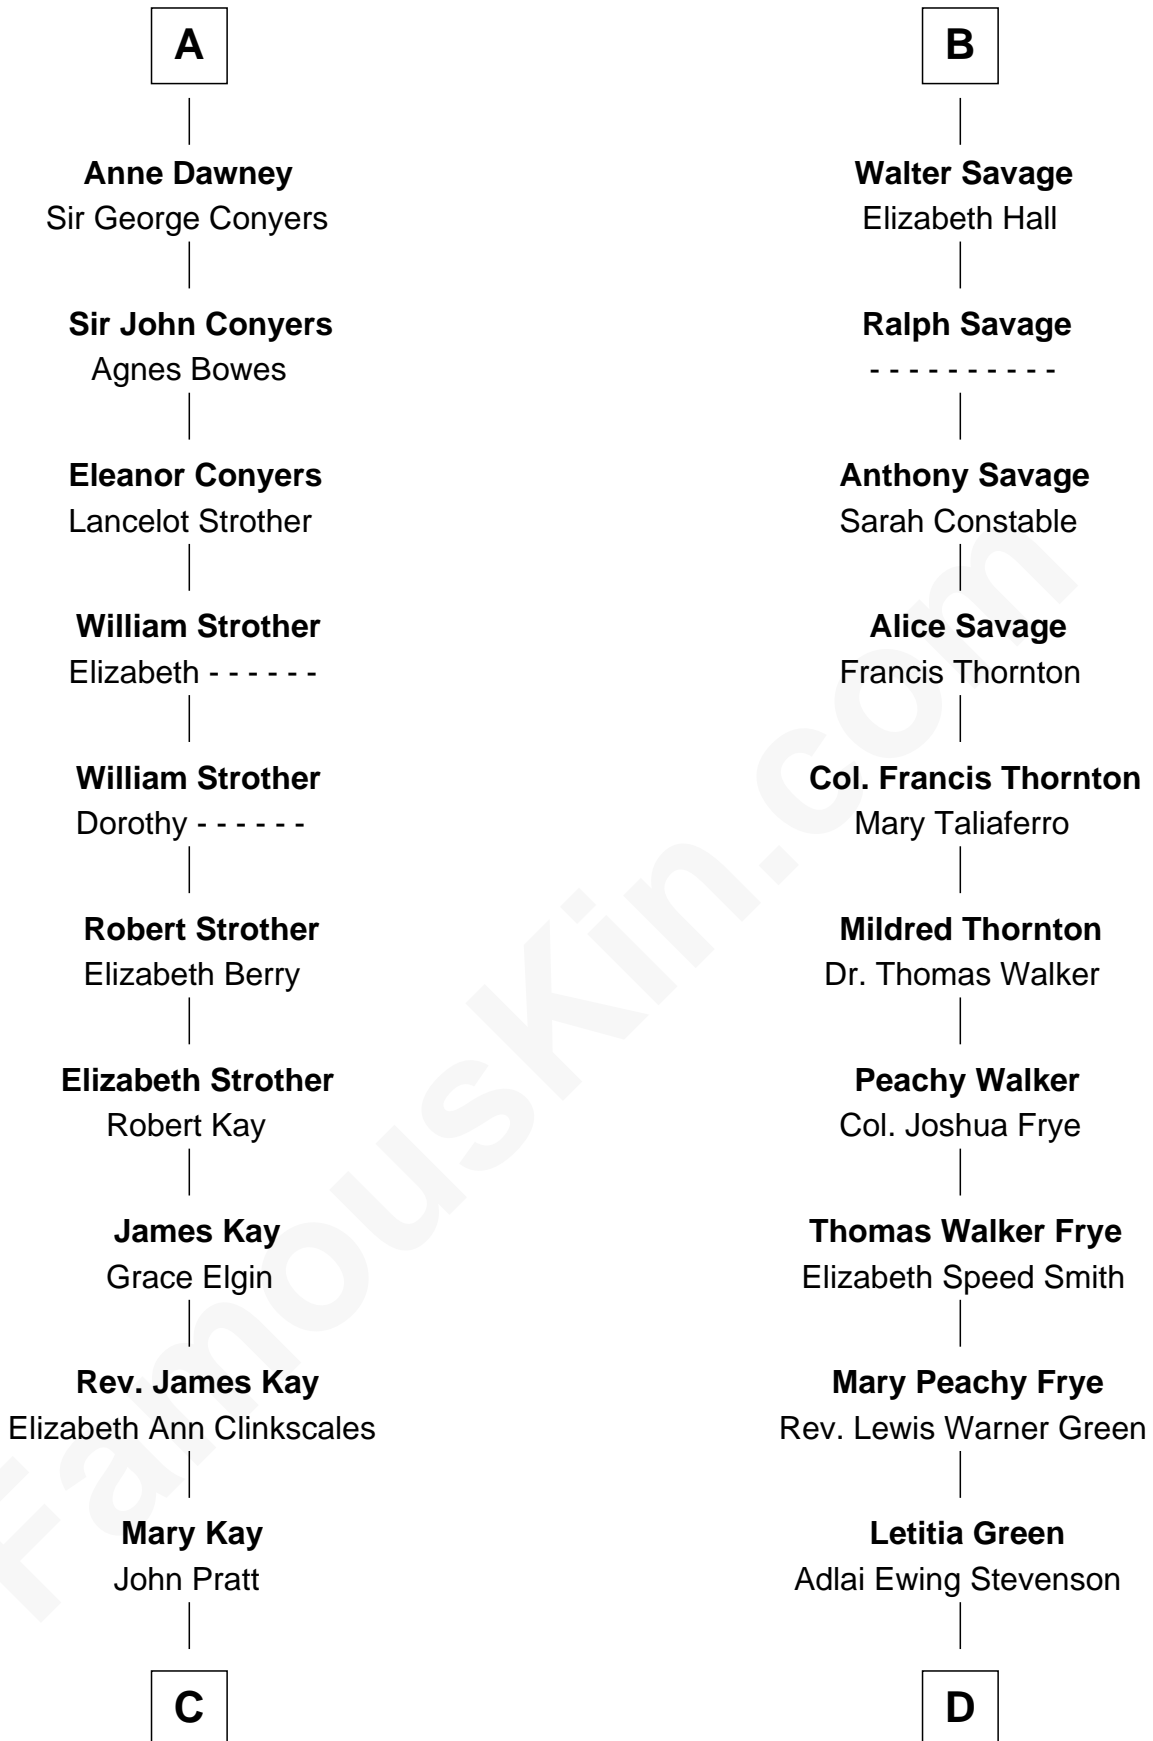

# FamousKin.com Relationship Chart of

**Jimmy Carter**

*39th U.S. President*

19th cousin 1 time removed of

**Adlai Stevenson III**

*U.S. Senator from Illinois*

**Richard Fitzalan**  
Eleanor Plantagenet

**C**

**James E. Pratt**  
Sophronia C. Cowan

**Nina Pratt**  
William Archibald Carter

**Earl Carter**  
Lillian Gordy

**Jimmy Carter**  
*39th U.S. President*

**D**

**Lewis Green Stevenson**  
Helen Louise Davis

**Adlai Ewing Stevenson**  
Ellen Borden

**Adlai Stevenson III**  
*U.S. Senator from Illinois*

FamousKin.com