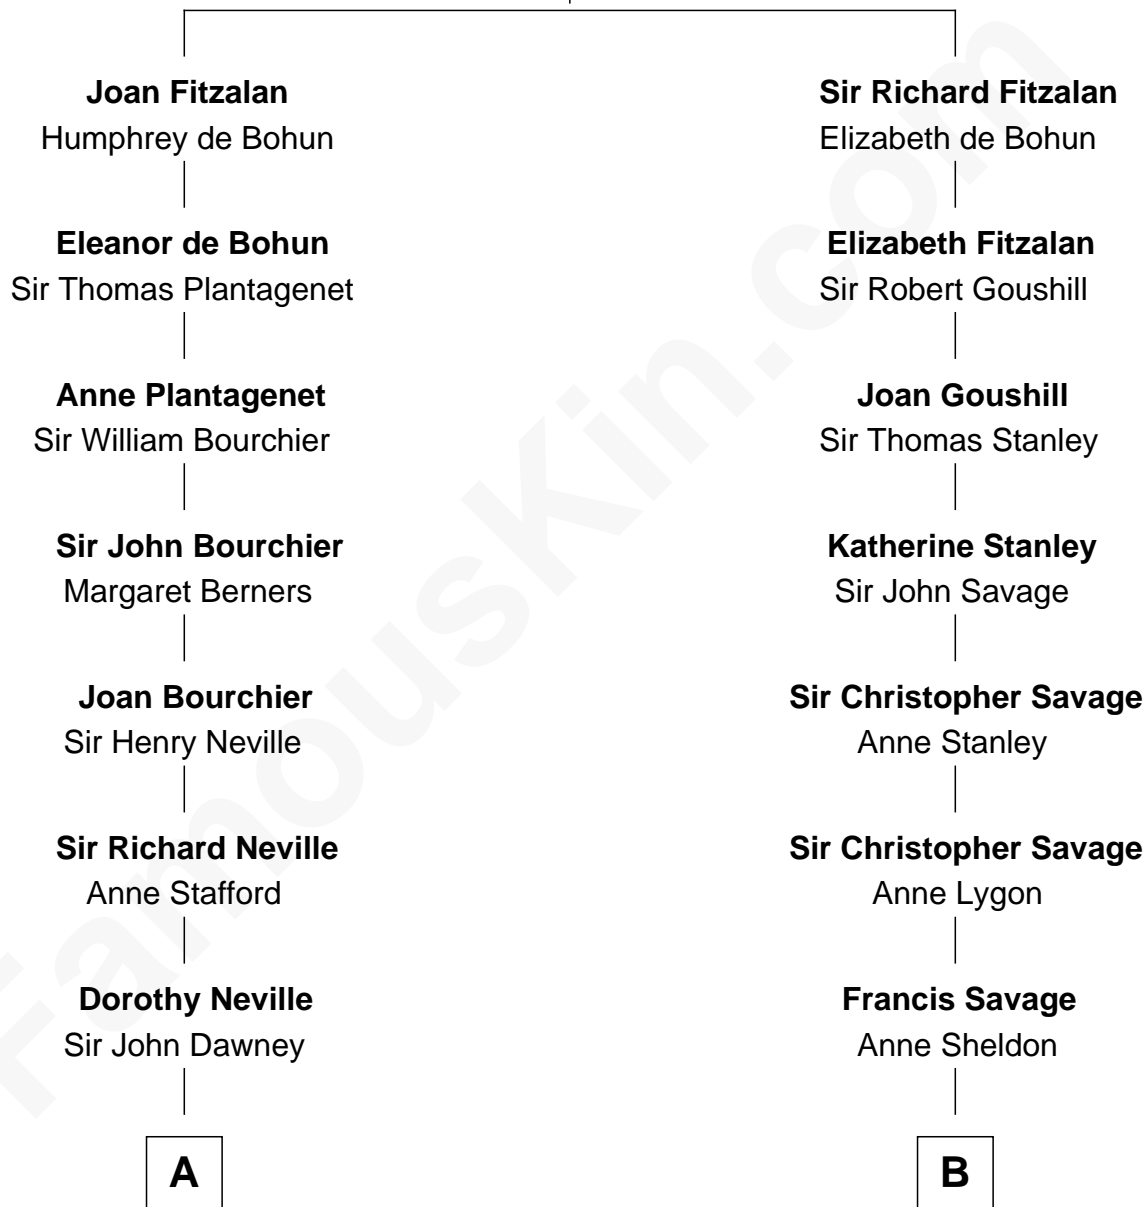

# FamousKin.com Relationship Chart of

**Jimmy Carter**

*39th U.S. President*

19th cousin 1 time removed of

**Adlai Stevenson III**

*U.S. Senator from Illinois*

**Richard Fitzalan**  
Eleanor Plantagenet

**C**

**James E. Pratt**  
Sophronia C. Cowan

**Nina Pratt**  
William Archibald Carter

**Earl Carter**  
Lillian Gordy

**Jimmy Carter**  
*39th U.S. President*

**D**

**Lewis Green Stevenson**  
Helen Louise Davis

**Adlai Ewing Stevenson**  
Ellen Borden

**Adlai Stevenson III**  
*U.S. Senator from Illinois*

FamousKin.com