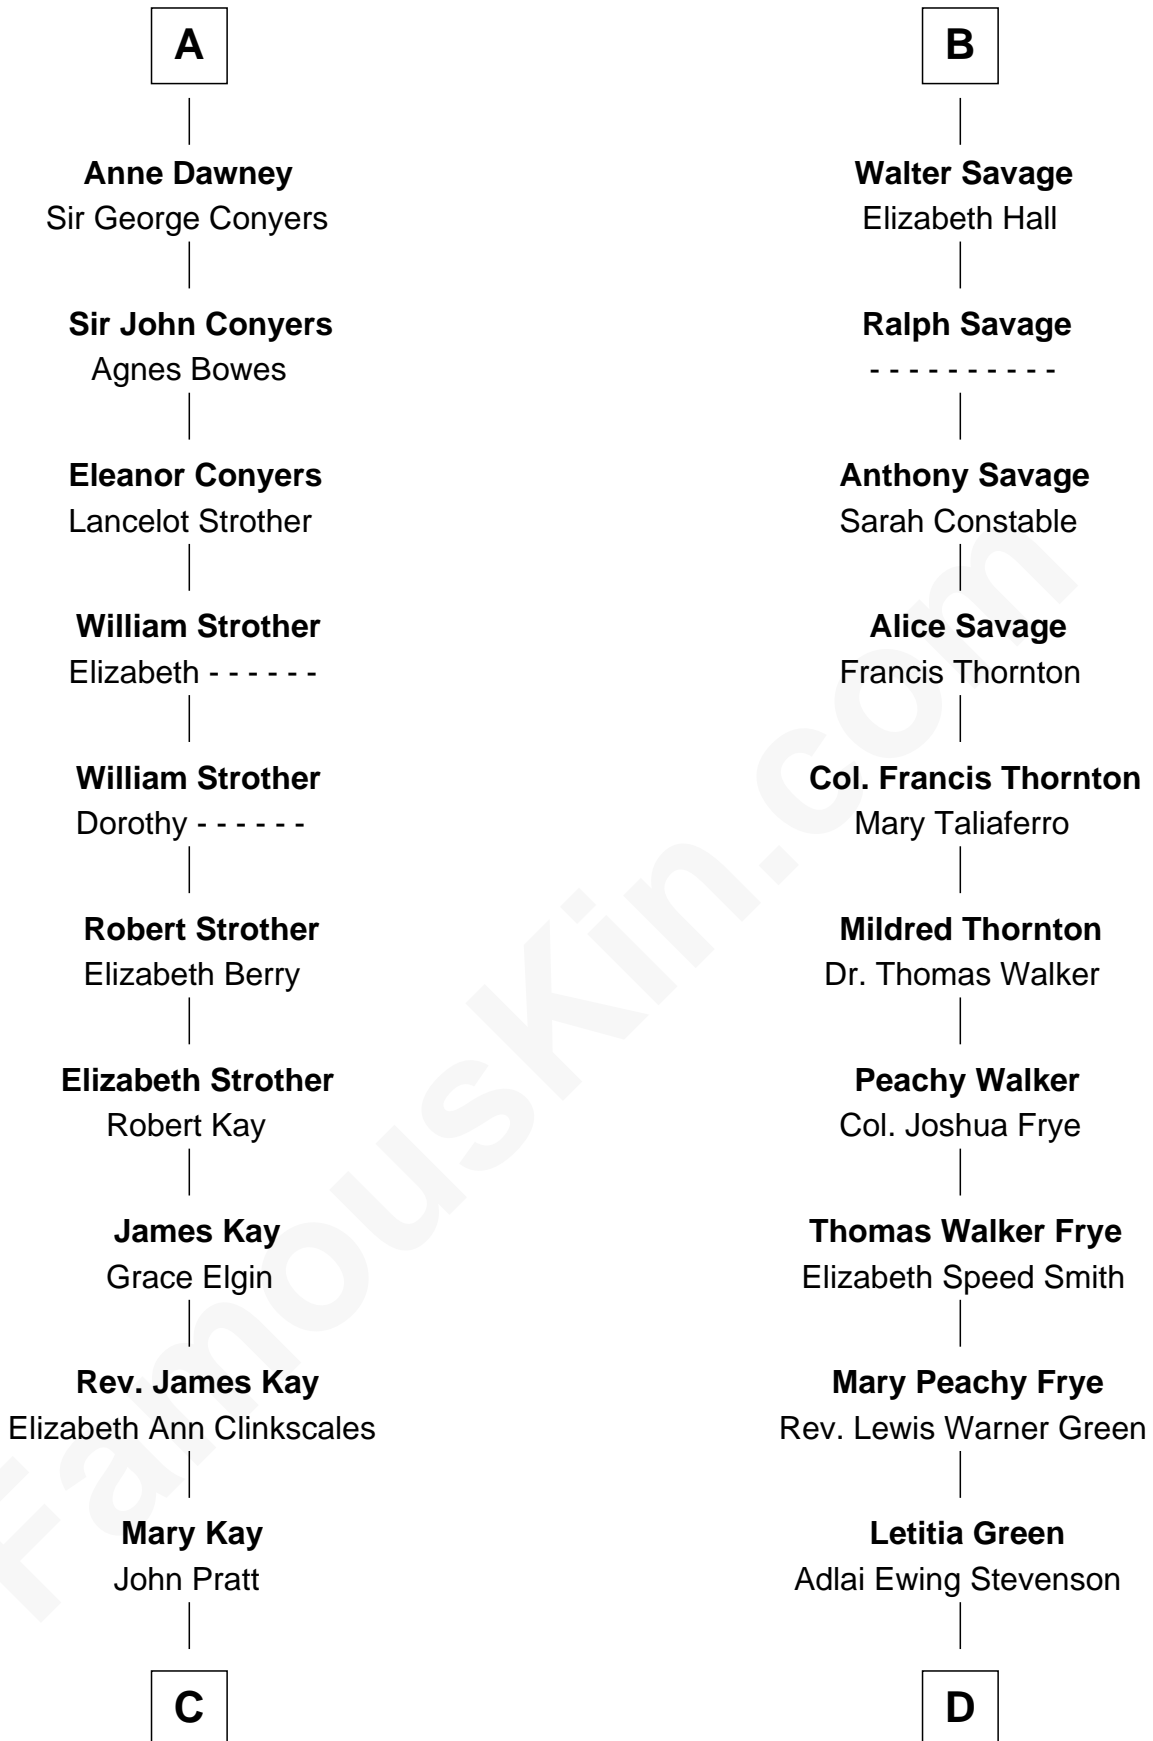

# FamousKin.com Relationship Chart of

**Jimmy Carter**

*39th U.S. President*

19th cousin 1 time removed of

**Adlai Stevenson III**

*U.S. Senator from Illinois*

**Sir William de Bohun**  
Elizabeth de Badlesmere

**C**

**James E. Pratt**  
Sophronia C. Cowan

**Nina Pratt**  
William Archibald Carter

**Earl Carter**  
Lillian Gordy

**Jimmy Carter**  
*39th U.S. President*

**D**

**Lewis Green Stevenson**  
Helen Louise Davis

**Adlai Ewing Stevenson**  
Ellen Borden

**Adlai Stevenson III**  
*U.S. Senator from Illinois*

FamousKin.com