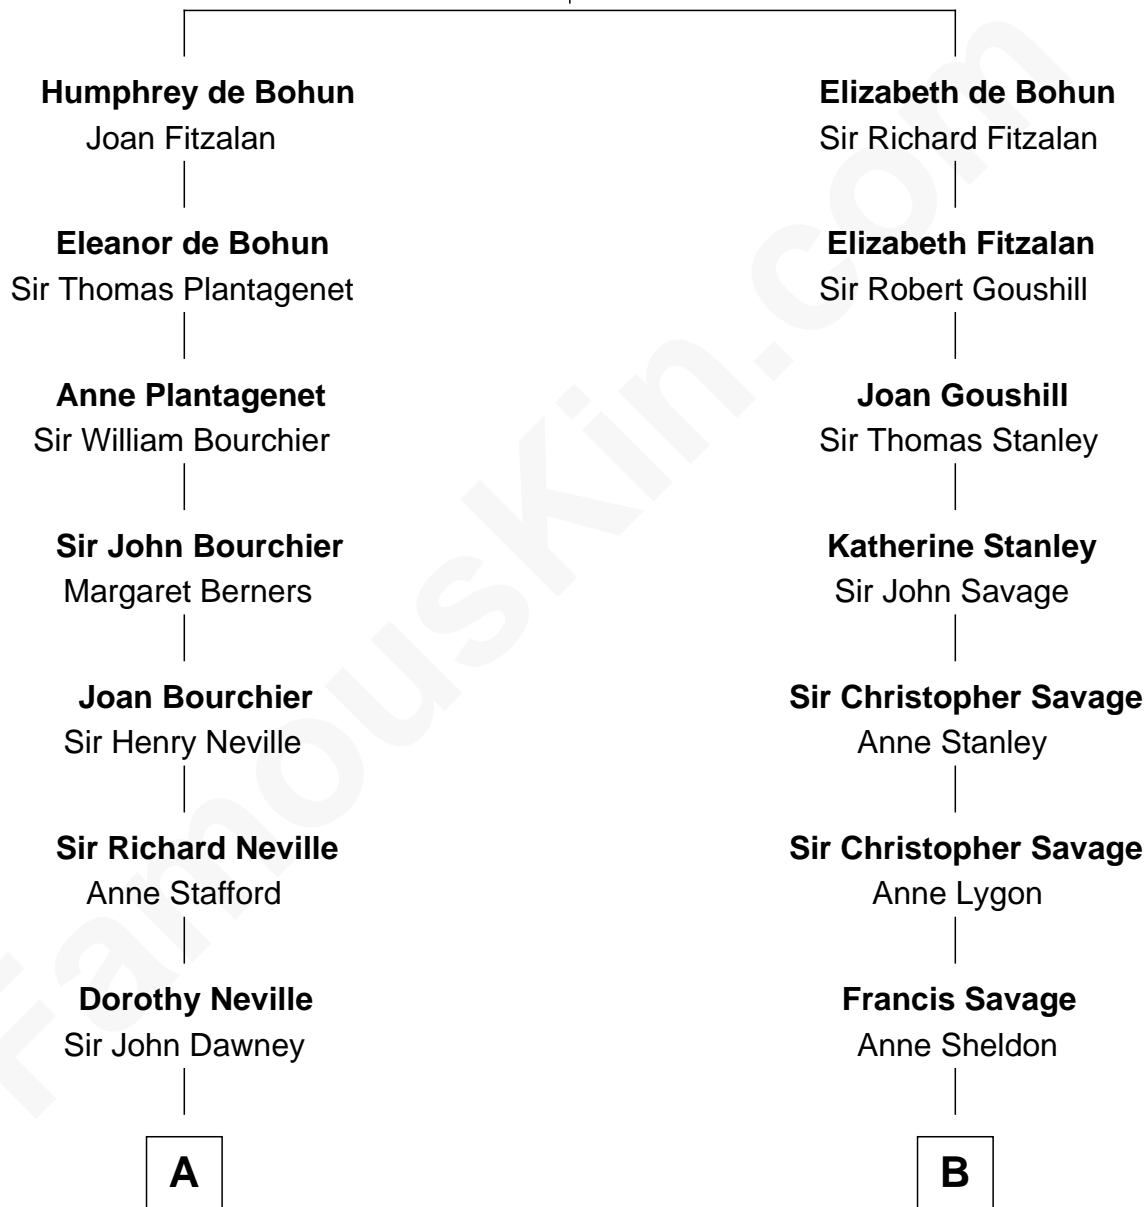

# FamousKin.com Relationship Chart of

**Jimmy Carter**

*39th U.S. President*

19th cousin 1 time removed of

**Adlai Stevenson III**

*U.S. Senator from Illinois*

**Sir William de Bohun**  
Elizabeth de Badlesmere

**C**

**James E. Pratt**  
Sophronia C. Cowan

**Nina Pratt**  
William Archibald Carter

**Earl Carter**  
Lillian Gordy

**Jimmy Carter**  
*39th U.S. President*

**D**

**Lewis Green Stevenson**  
Helen Louise Davis

**Adlai Ewing Stevenson**  
Ellen Borden

**Adlai Stevenson III**  
*U.S. Senator from Illinois*

FamousKin.com