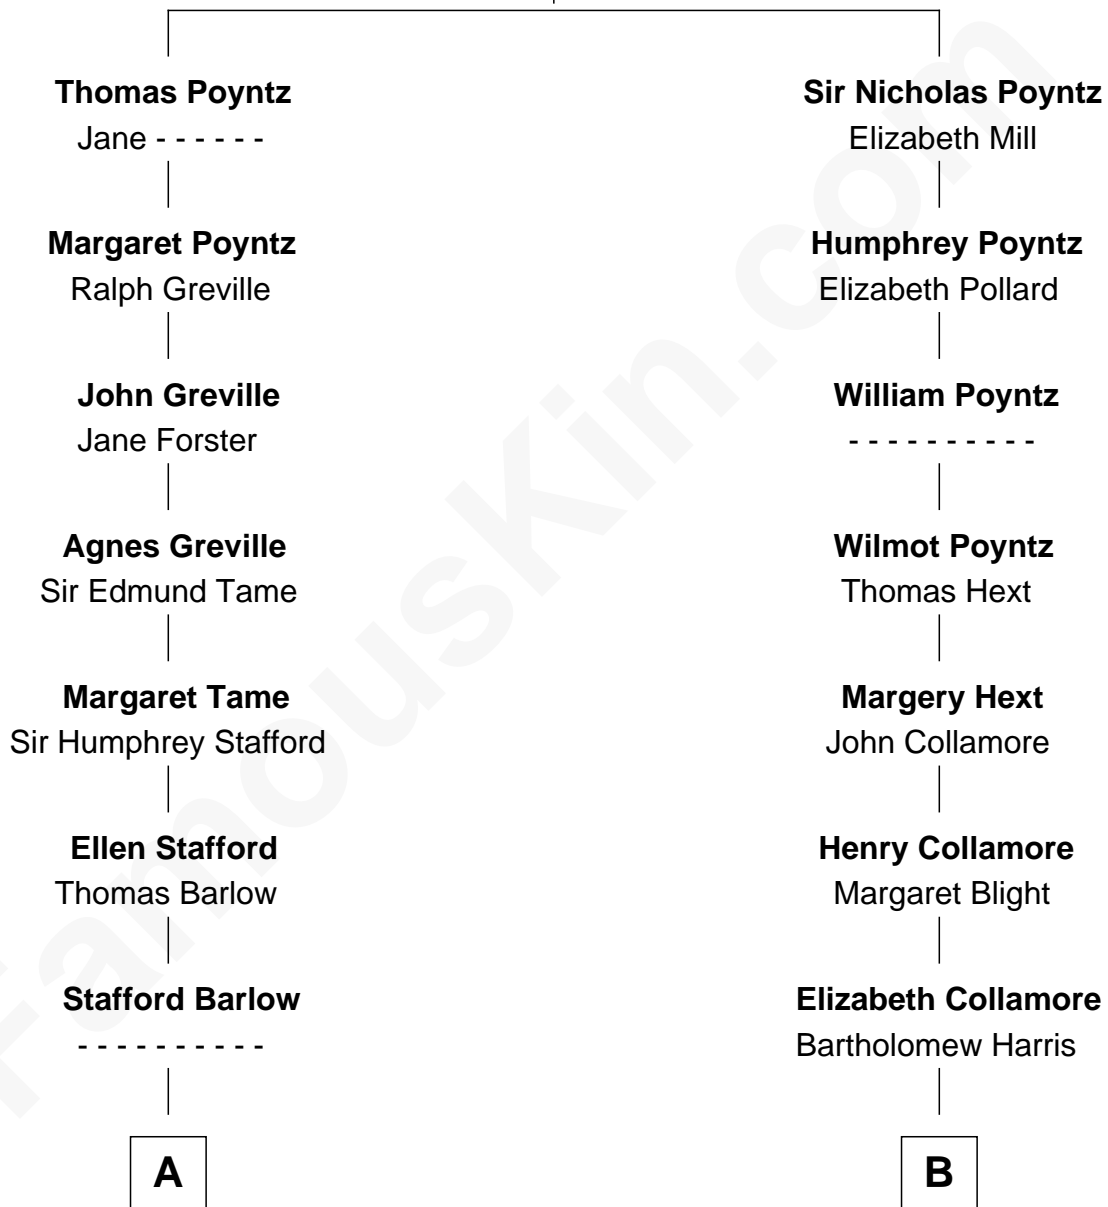

FamousKin.com Relationship Chart of

Jimmy Carter

39th U.S. President

17th cousin 1 time removed of

Jodie Foster

Movie Actress

Robert Poyntz
Katherine FitzNichol

C

Lucius Fisher Foster

Evelyn Della Almond

Jodie Foster

Movie Actress

FamousKin.com