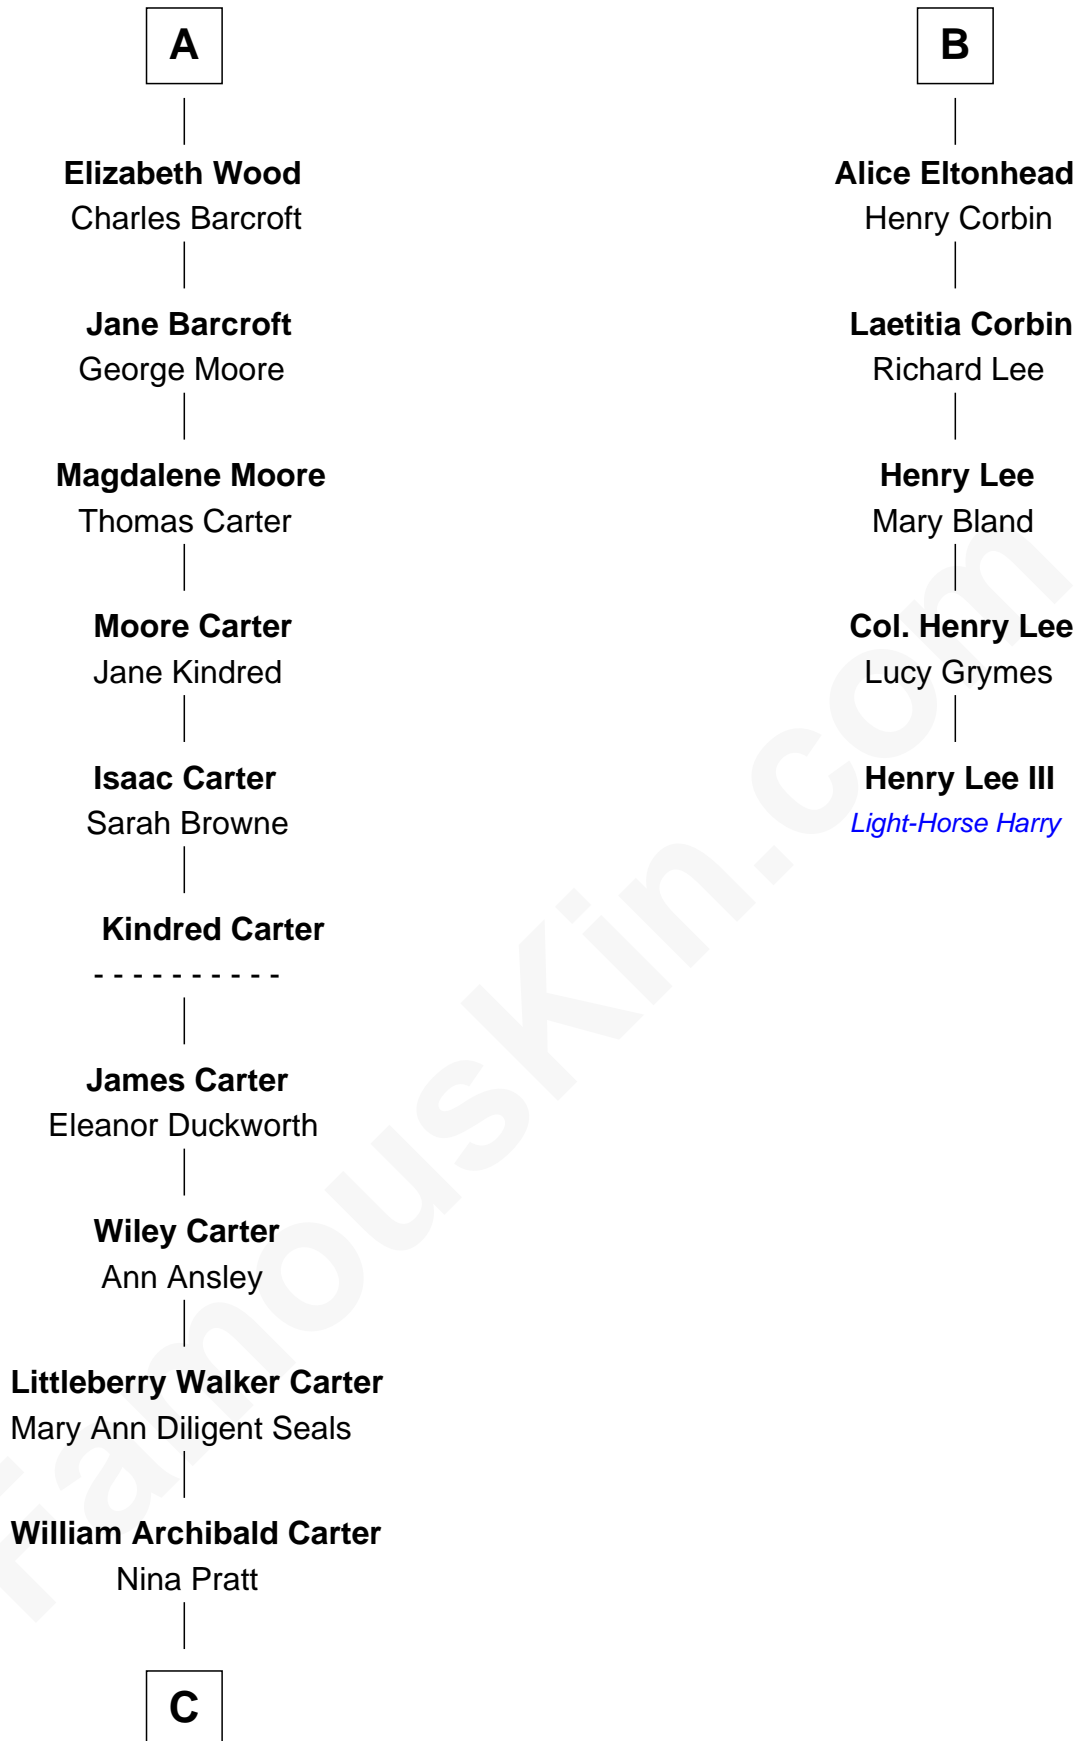

# FamousKin.com Relationship Chart of

**Jimmy Carter**

*39th U.S. President*

11th cousin 7 times removed of

**Henry Lee III**

*9th Governor of Virginia*

**Maud de Swinnerton**

*with husband*  
Sir William Ipstones

*with husband*  
Sir John Savage

**Alice Ipstones**  
Sir Randall Brereton

**Mary Savage**  
William Stanley

**Sir William Brereton**  
Catherine Wylde

**William Stanley**  
Alice Hoghton

**Edward Brereton**  
Elizabeth Roydon

**Sir William Stanley**  
Agnes Grosvenor

**John Brereton**  
Margaret Fychan

**Sir William Stanley**  
Anne Harington

**Owen Brereton**  
Elizabeth Salisbury

**Peter Stanley**  
Cecily Tarleton

**John Brereton**  
Margaret Wynn

**Anne Stanley**  
Edward Sutton

**Dorothy Brereton**  
Peter Wood

**Anne Sutton**  
Richard Eltonhead

**A**

**B**

**C**

—  
**Earl Carter**  
Lillian Gordy

—  
**Jimmy Carter**  
*39th U.S. President*