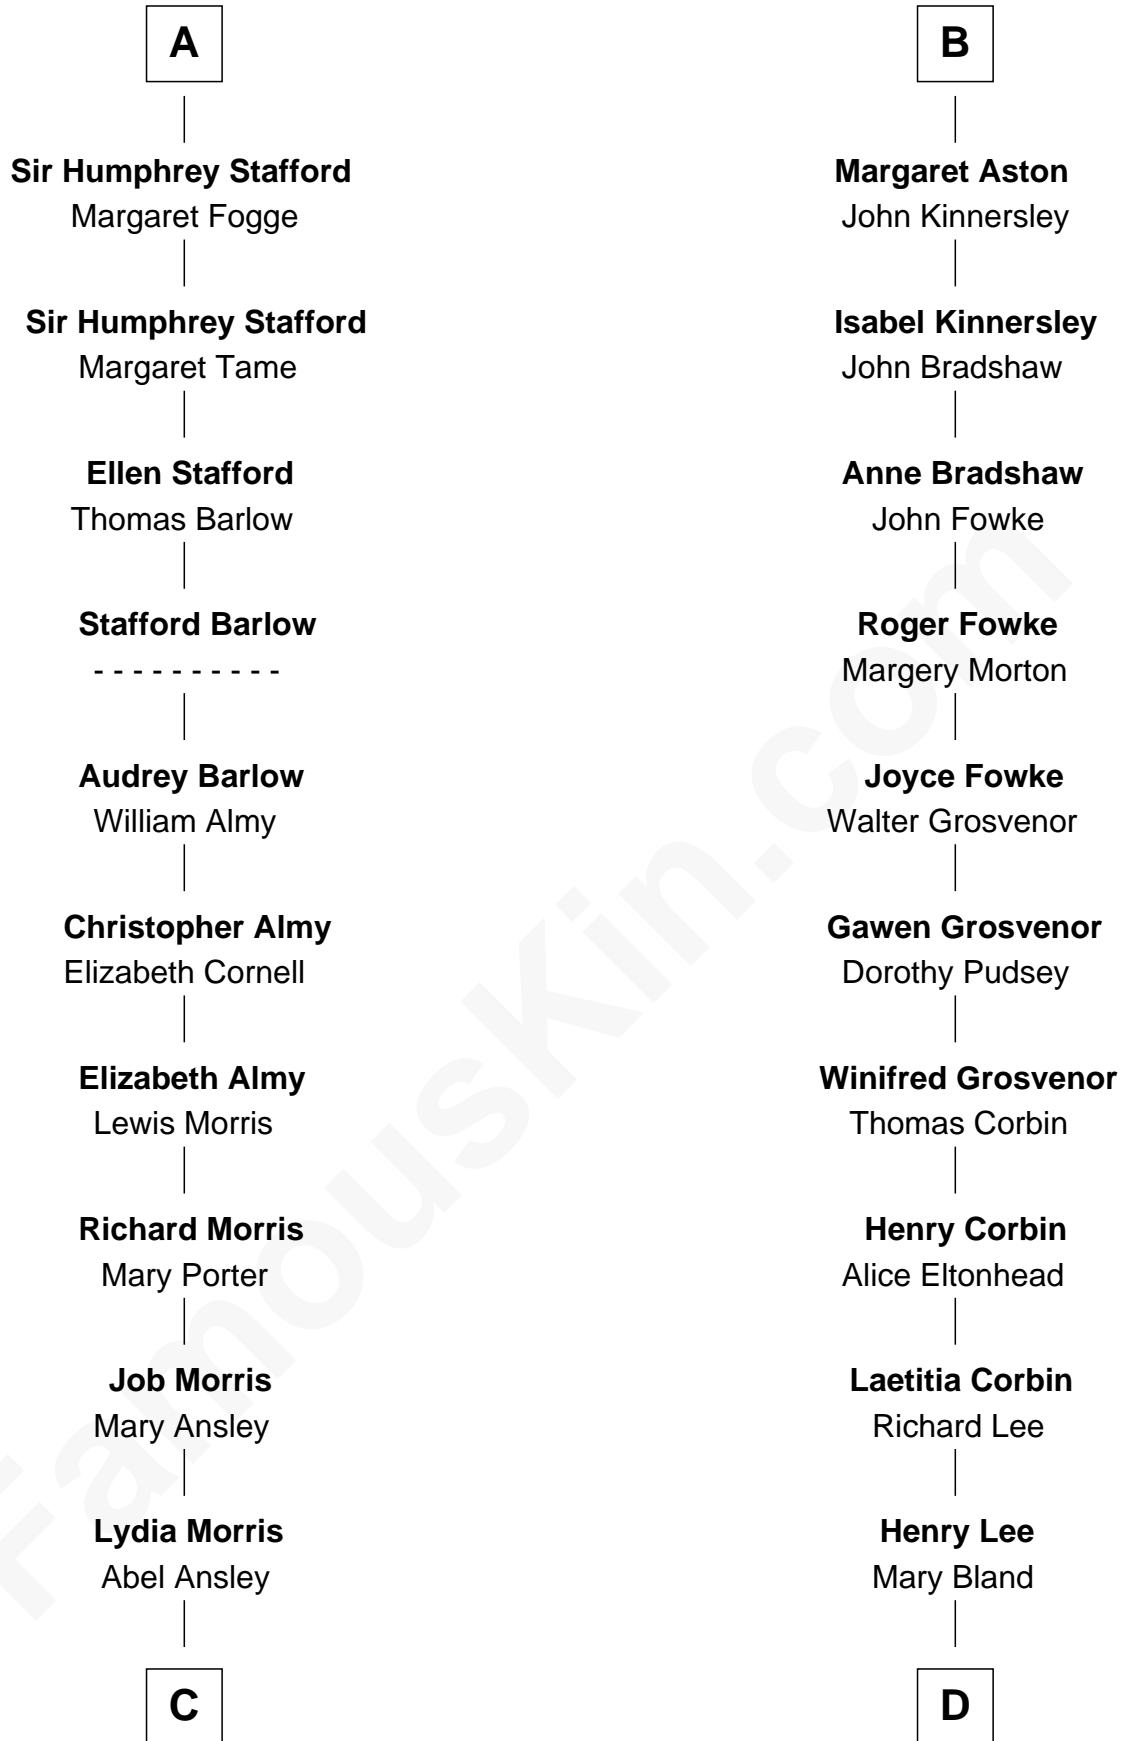

FamousKin.com Relationship Chart of

Jimmy Carter

39th U.S. President

18th cousin 3 times removed of

Henry Lee III

9th Governor of Virginia

John de Botetourte

Maud FitzThomas

Humphrey Stafford
Katherine Fray

A

Thomas de Botetourte
Joan de Somery

John de Botetourte
Joyce la Zouche de Mortimer

Joyce de Botetourte
Sir Baldwin Freville

Sir Baldwin Freville
Maude le Scrope

Joyce Freville
Sir Roger Aston

Sir Robert Aston
Isabel Brereton

John Aston
Elizabeth Delves

B

C

Ann Ansley
Wiley Carter

Littleberry Walker Carter
Mary Ann Diligent Seals

William Archibald Carter
Nina Pratt

Earl Carter
Lillian Gordy