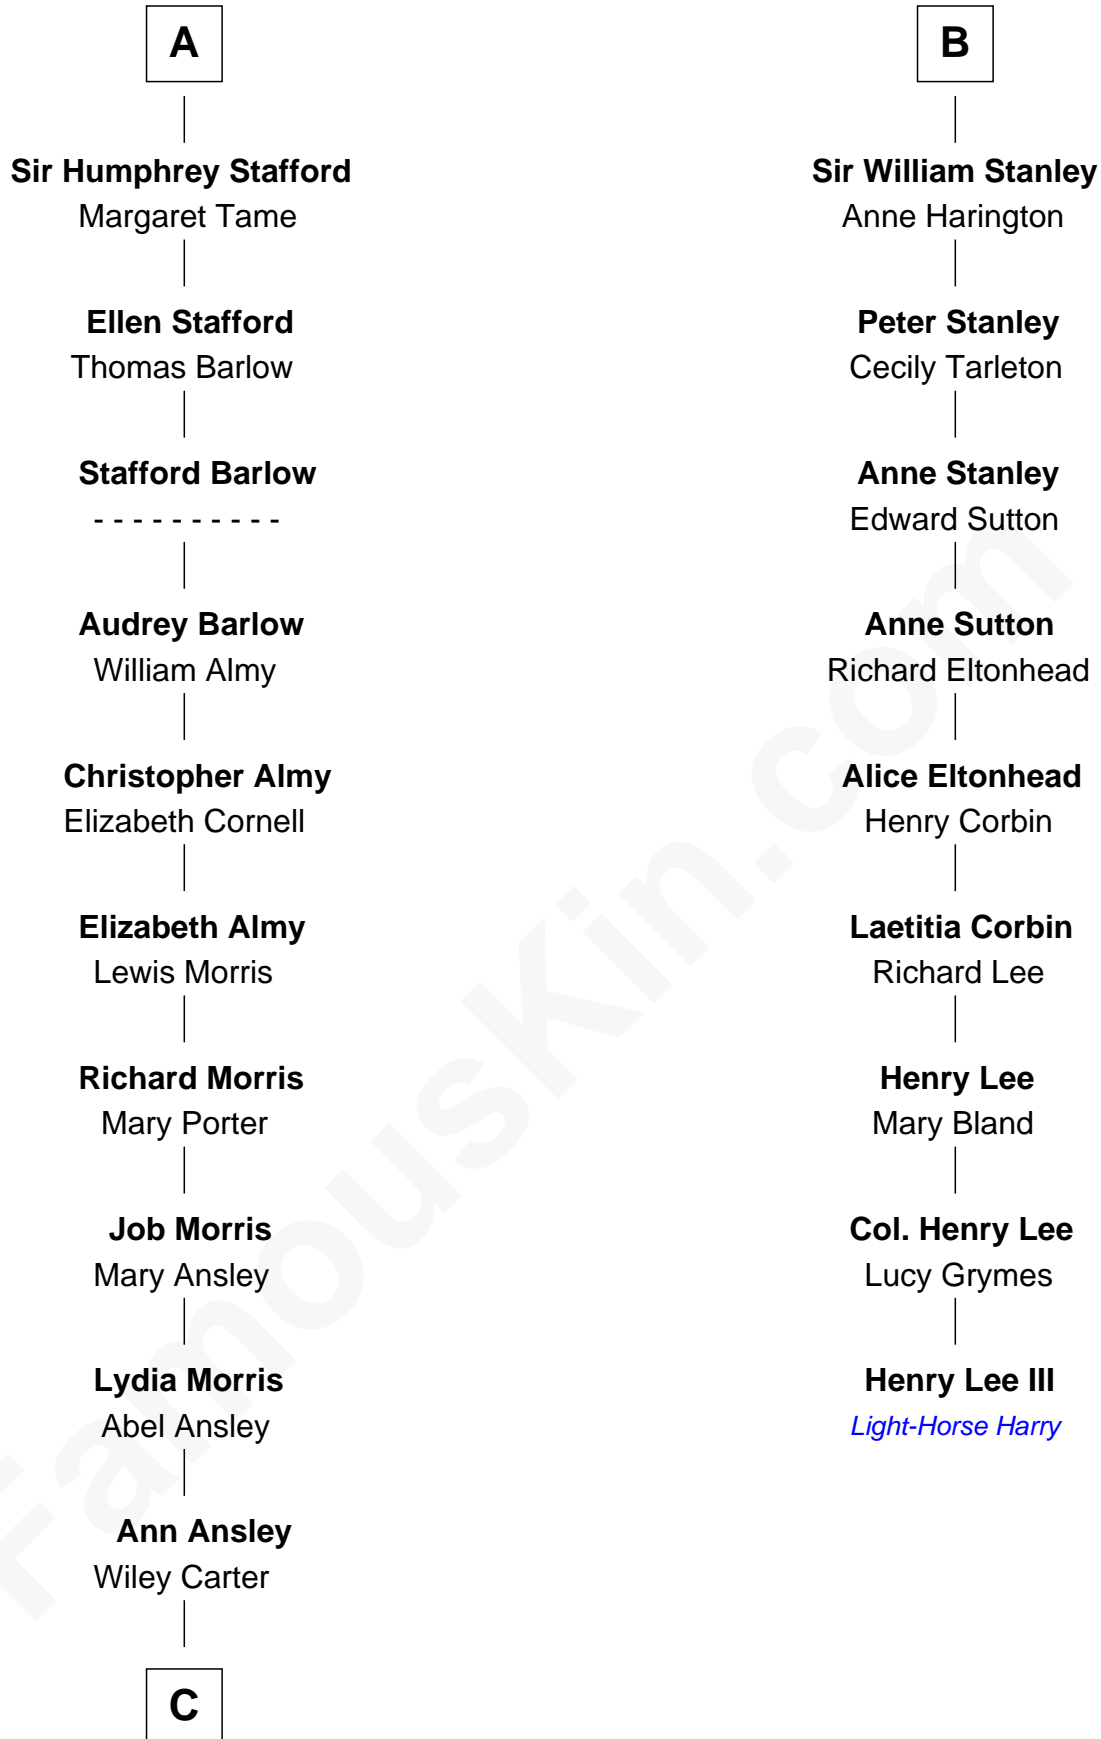

FamousKin.com Relationship Chart of

Jimmy Carter

39th U.S. President

15th cousin 5 times removed of

Henry Lee III

9th Governor of Virginia

Sir John de Hastang

Eve - - - - -

William Stanley

William Stanley

Alice Hoghton

Sir William Stanley

Agnes Grosvenor

B

C

—
Littleberry Walker Carter

Mary Ann Diligent Seals

—
William Archibald Carter

Nina Pratt

—
Earl Carter

Lillian Gordy

—
Jimmy Carter

39th U.S. President

FamousKin.com