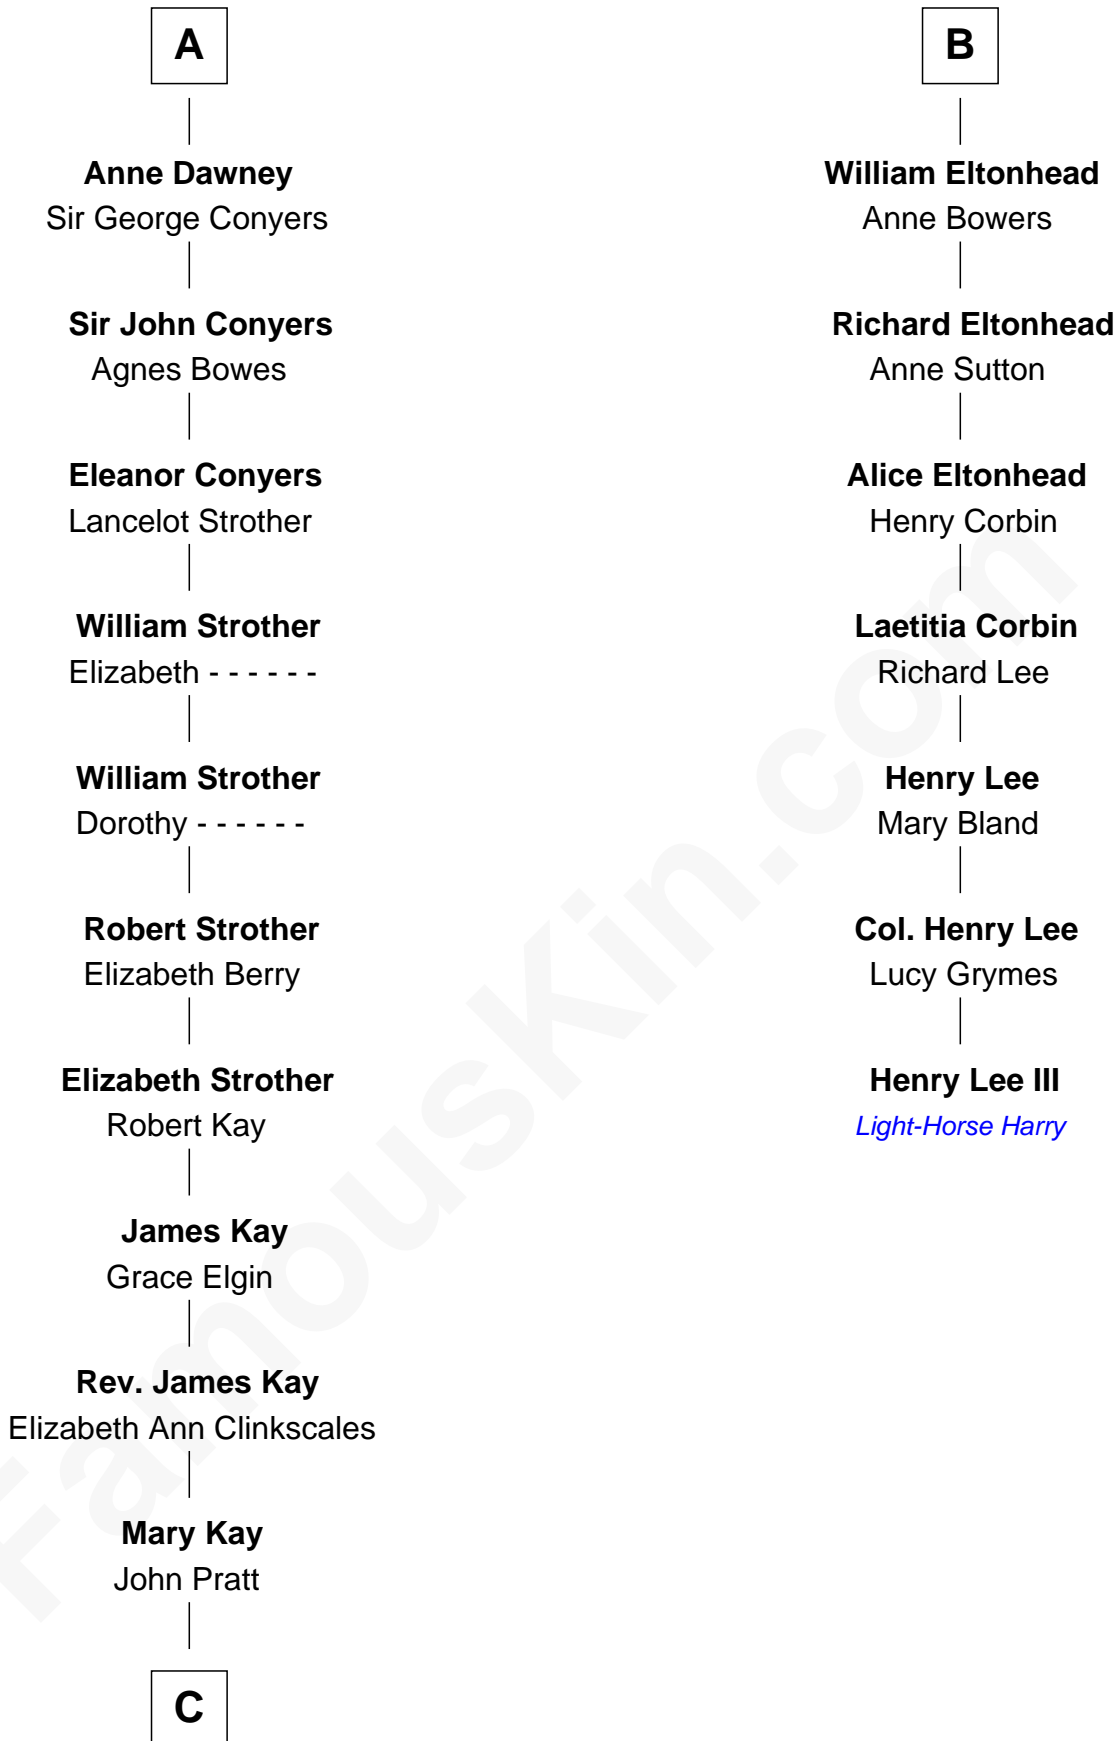

FamousKin.com Relationship Chart of

Jimmy Carter

39th U.S. President

13th cousin 7 times removed of

Henry Lee III

9th Governor of Virginia

Richard Fitzalan
Eleanor Plantagenet

C

—
James E. Pratt
Sophronia C. Cowan

—
Nina Pratt
William Archibald Carter

—
Earl Carter
Lillian Gordy

—
Jimmy Carter
39th U.S. President

FamousKin.com