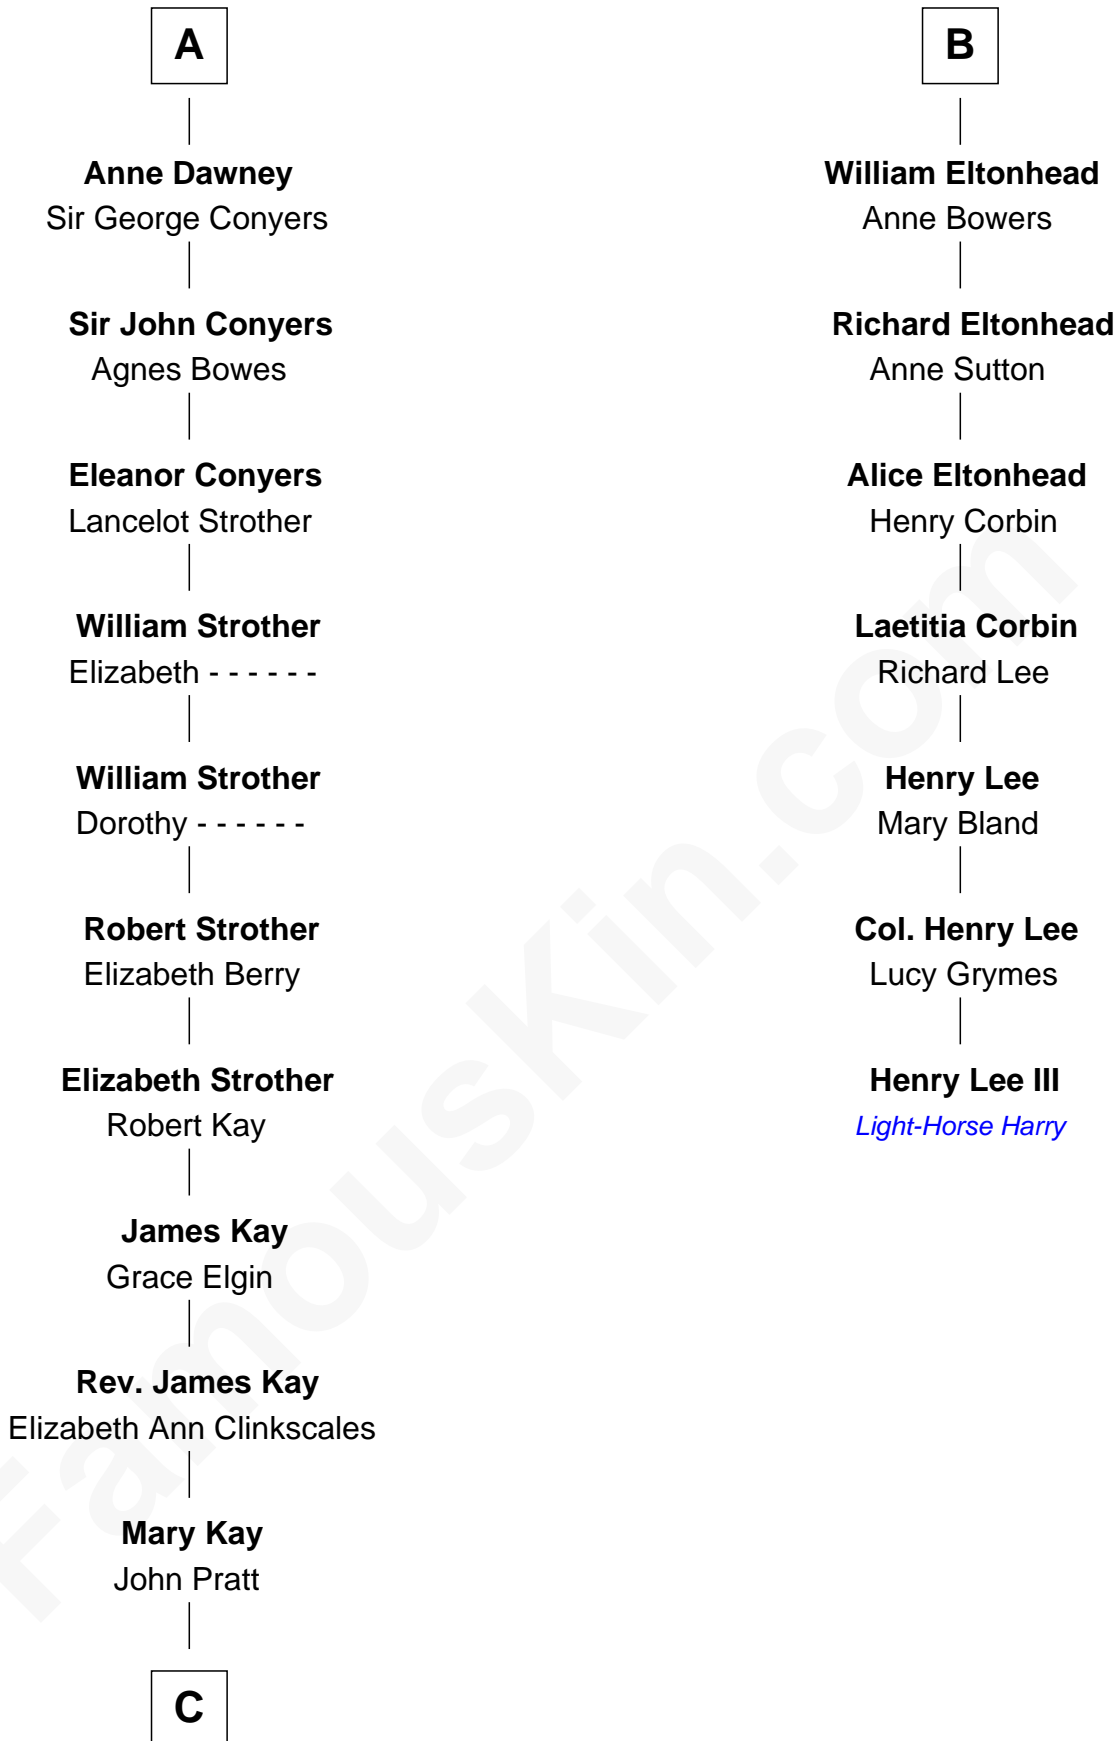

FamousKin.com Relationship Chart of

Jimmy Carter

39th U.S. President

13th cousin 7 times removed of

Henry Lee III

9th Governor of Virginia

Sir William de Bohun
Elizabeth de Badlesmere

C

—
James E. Pratt
Sophronia C. Cowan

—
Nina Pratt
William Archibald Carter

—
Earl Carter
Lillian Gordy

—
Jimmy Carter
39th U.S. President

FamousKin.com