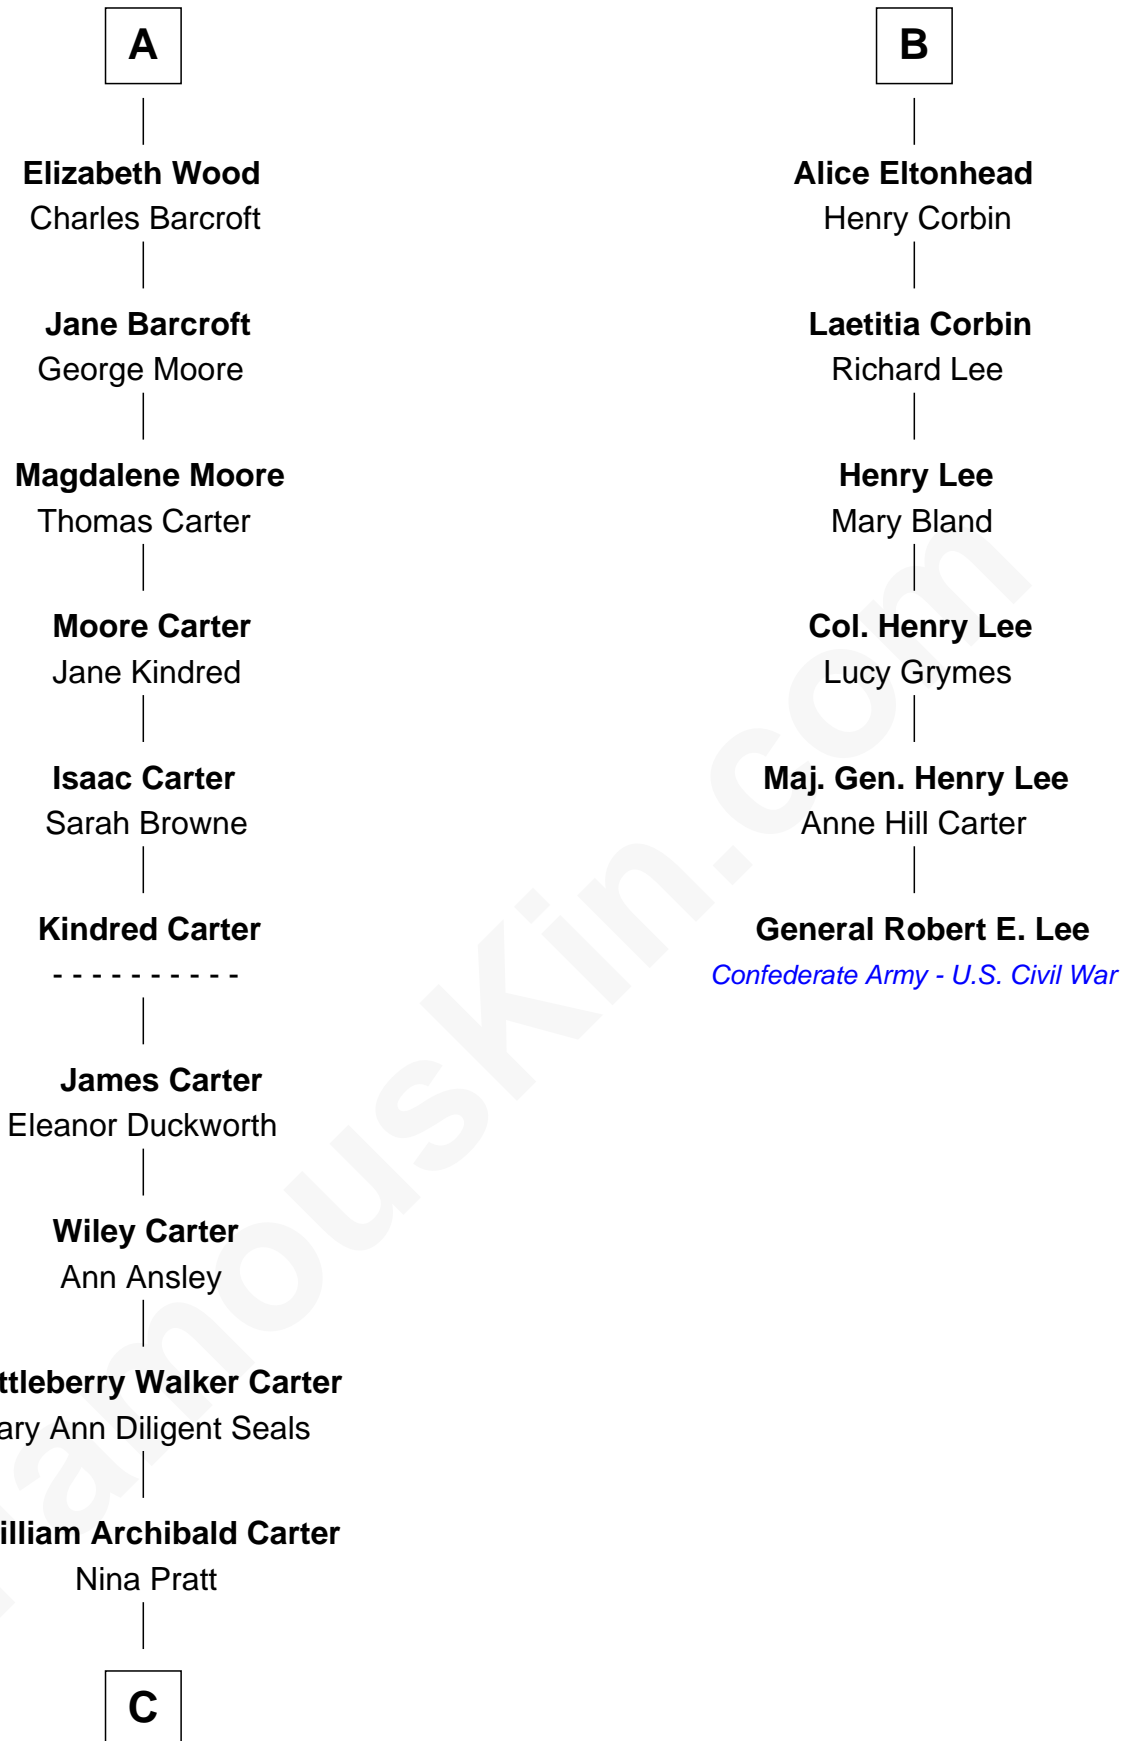

FamousKin.com Relationship Chart of

Jimmy Carter

39th U.S. President

12th cousin 6 times removed of

General Robert E. Lee

Confederate Army - U.S. Civil War

C

Earl Carter
Lillian Gordy

Jimmy Carter
39th U.S. President

FamousKin.com