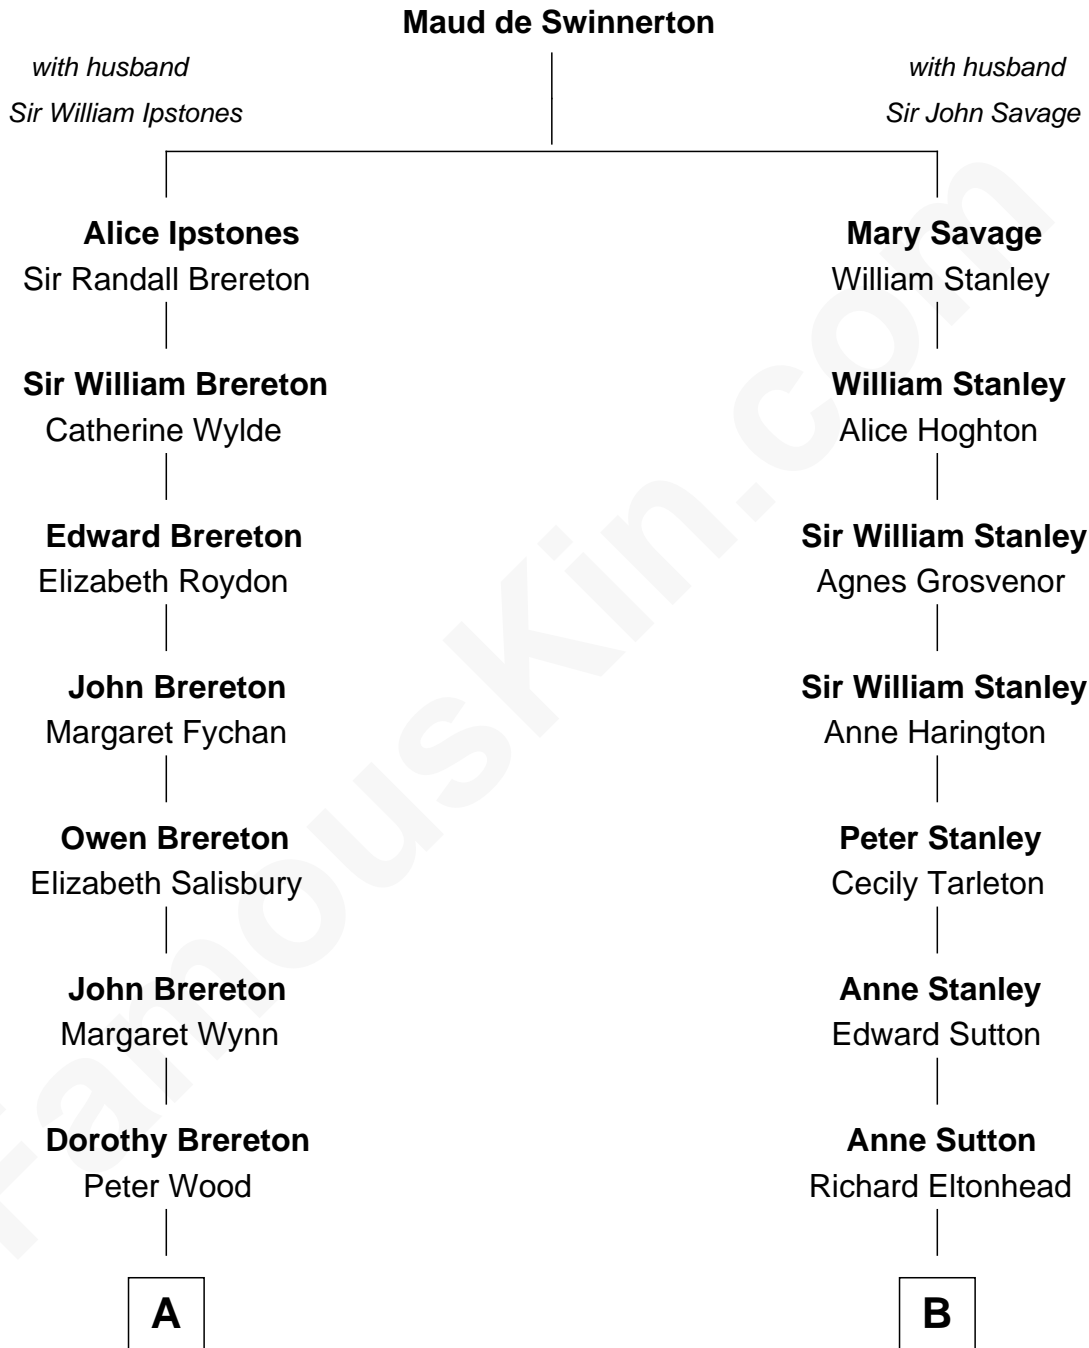

FamousKin.com Relationship Chart of

Jimmy Carter

39th U.S. President

12th cousin 6 times removed of

General Robert E. Lee

Confederate Army - U.S. Civil War

C

Earl Carter
Lillian Gordy

Jimmy Carter
39th U.S. President

FamousKin.com