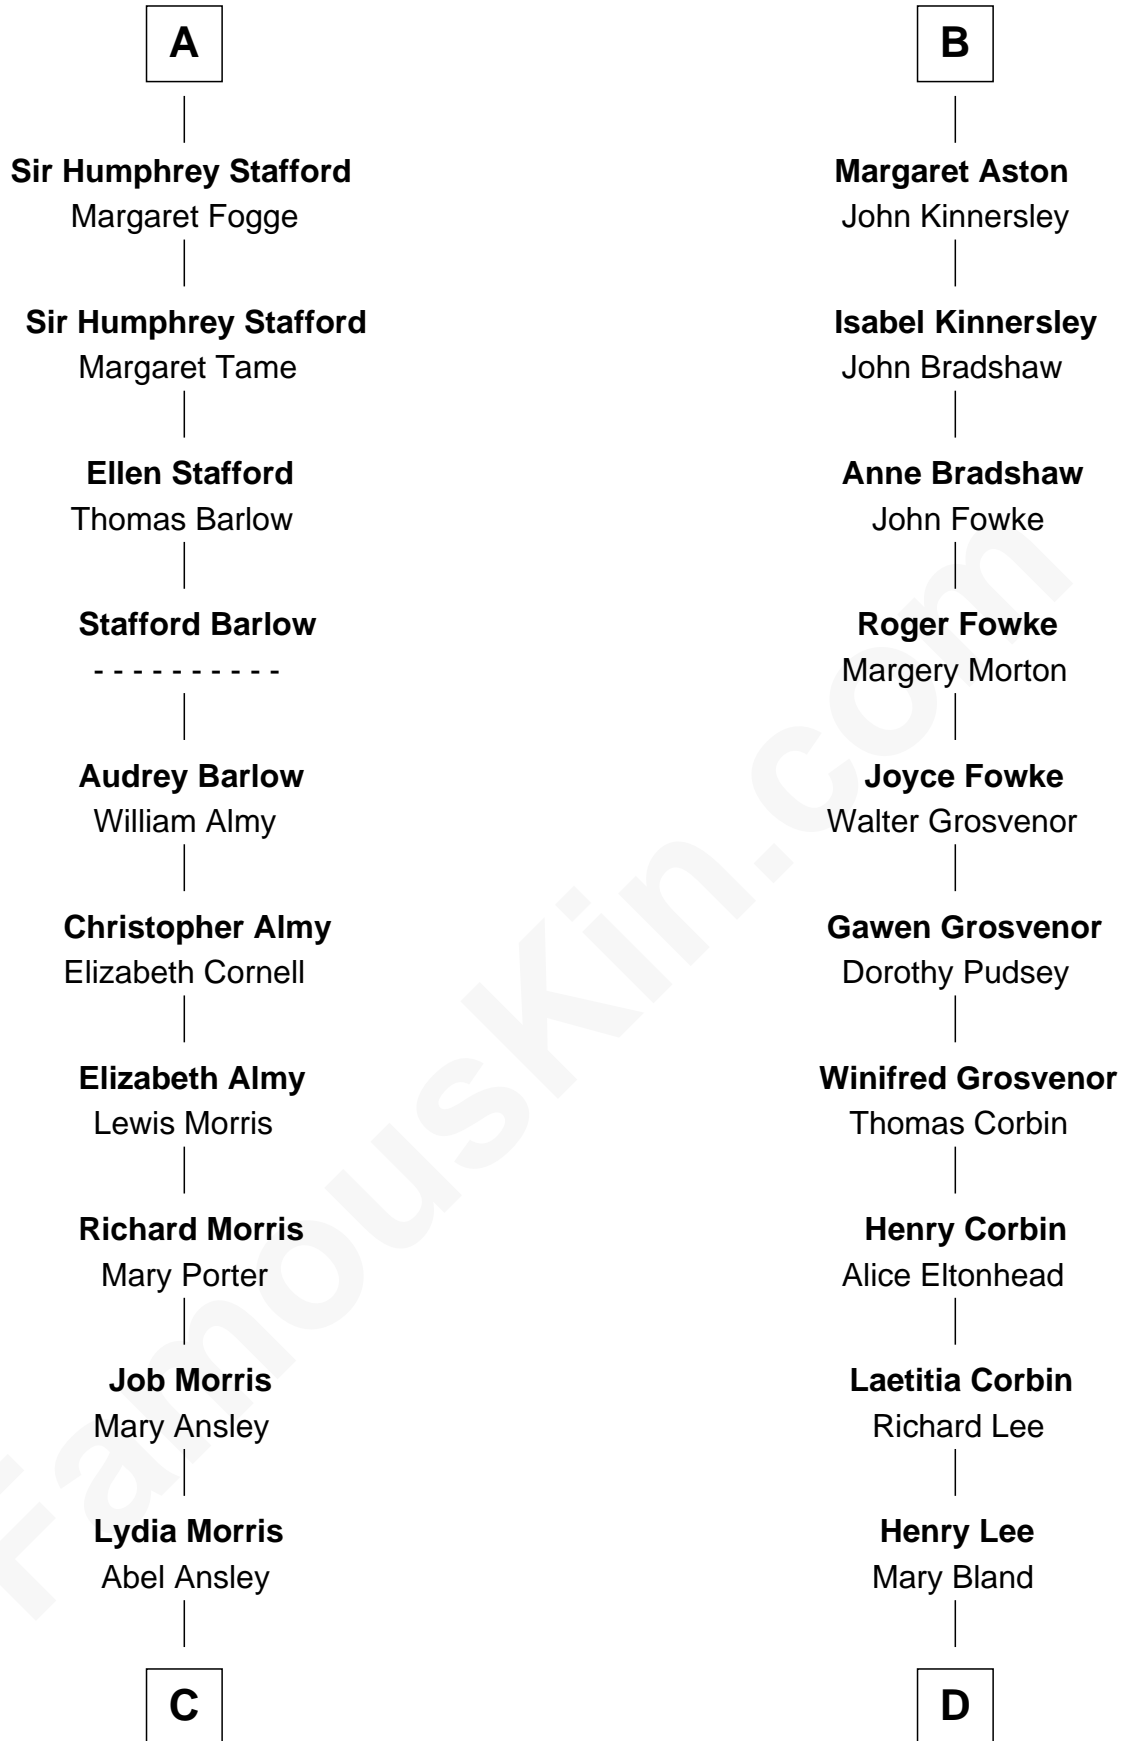

FamousKin.com Relationship Chart of

Jimmy Carter

39th U.S. President

19th cousin 2 times removed of

General Robert E. Lee

Confederate Army - U.S. Civil War

John de Botetourte

Maud FitzThomas

Humphrey Stafford
Katherine Fray

A

Thomas de Botetourte
Joan de Somery

John de Botetourte
Joyce la Zouche de Mortimer

Joyce de Botetourte
Sir Baldwin Freville

Sir Baldwin Freville
Maude le Scrope

Joyce Freville
Sir Roger Aston

Sir Robert Aston
Isabel Brereton

John Aston
Elizabeth Delves

B

C

Ann Ansley
Wiley Carter

Littleberry Walker Carter
Mary Ann Diligent Seals

William Archibald Carter
Nina Pratt

Earl Carter
Lillian Gordy