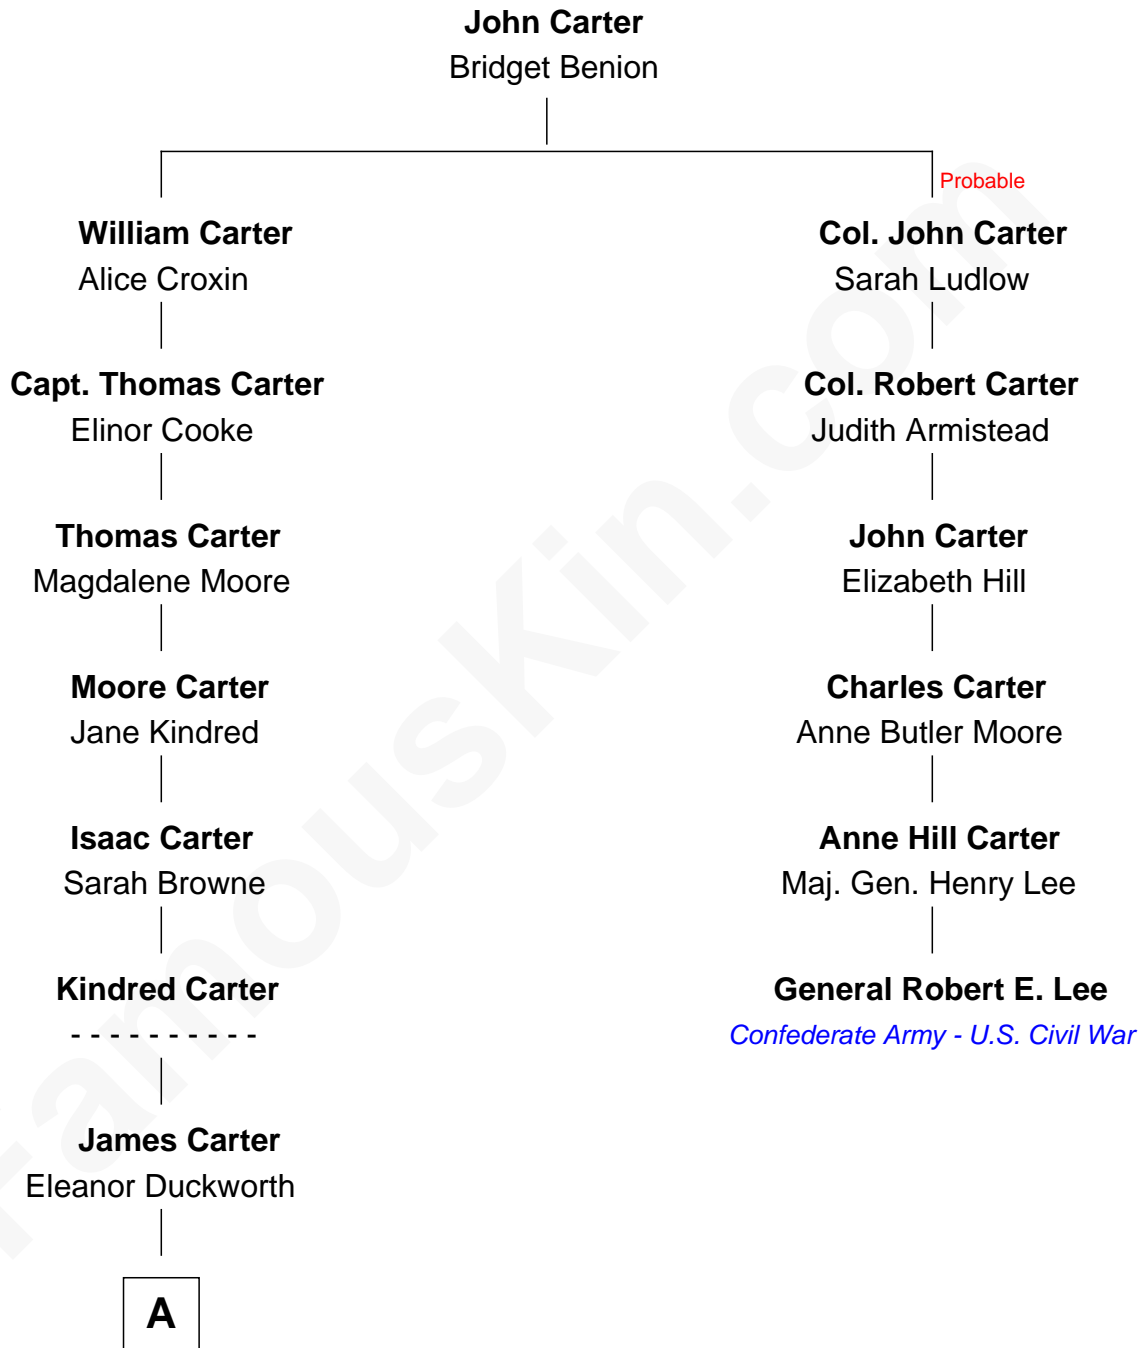

FamousKin.com Relationship Chart of

Jimmy Carter

39th U.S. President

5th cousin 6 times removed of

General Robert E. Lee

Confederate Army - U.S. Civil War

A

—
Wiley Carter

Ann Ansley

—
Littleberry Walker Carter

Mary Ann Diligent Seals

—
William Archibald Carter

Nina Pratt

—
Earl Carter

Lillian Gordy

—
Jimmy Carter

39th U.S. President

FamousKin.com