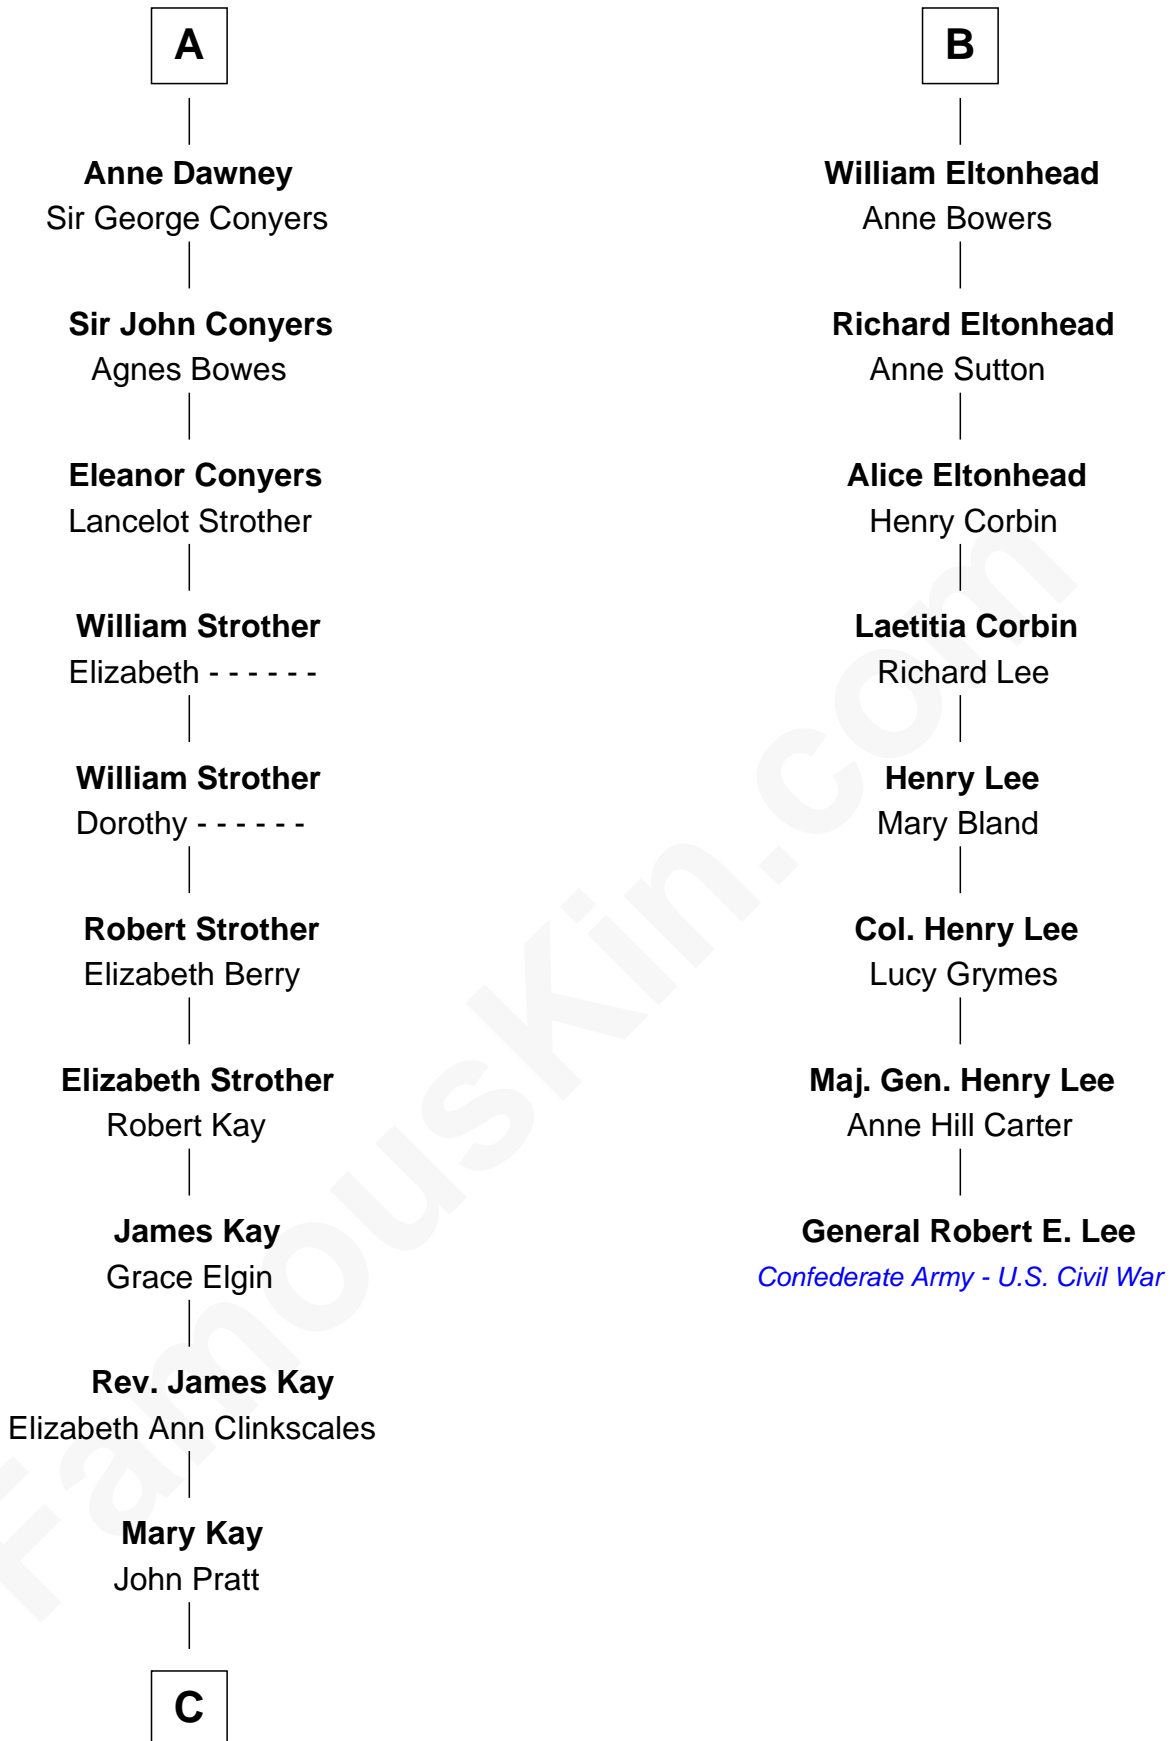

FamousKin.com Relationship Chart of

Jimmy Carter

39th U.S. President

14th cousin 6 times removed of

General Robert E. Lee

Confederate Army - U.S. Civil War

C

—
James E. Pratt
Sophronia C. Cowan

—
Nina Pratt
William Archibald Carter

—
Earl Carter
Lillian Gordy

—
Jimmy Carter
39th U.S. President

FamousKin.com