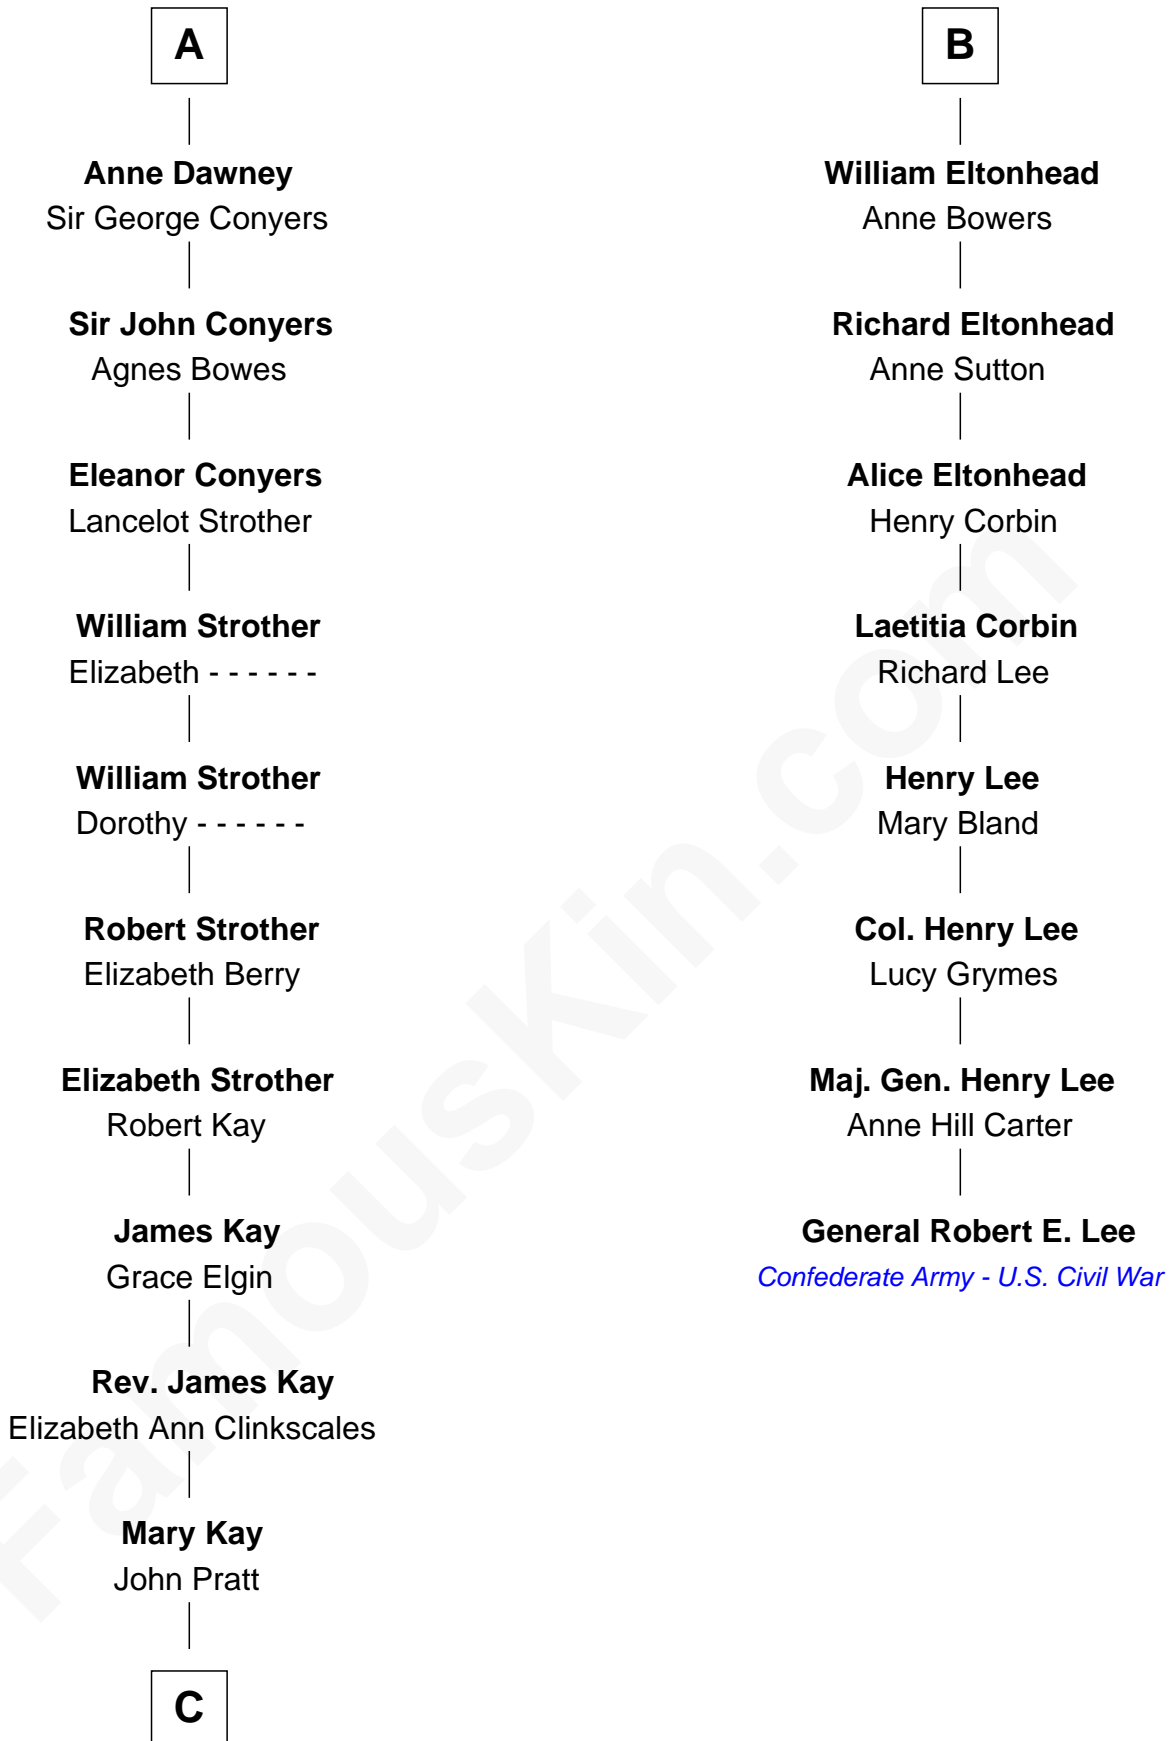

FamousKin.com Relationship Chart of

Jimmy Carter

39th U.S. President

14th cousin 6 times removed of

General Robert E. Lee

Confederate Army - U.S. Civil War

Sir William de Bohun
Elizabeth de Badlesmere

C

—
James E. Pratt
Sophronia C. Cowan

—
Nina Pratt
William Archibald Carter

—
Earl Carter
Lillian Gordy

—
Jimmy Carter
39th U.S. President

FamousKin.com