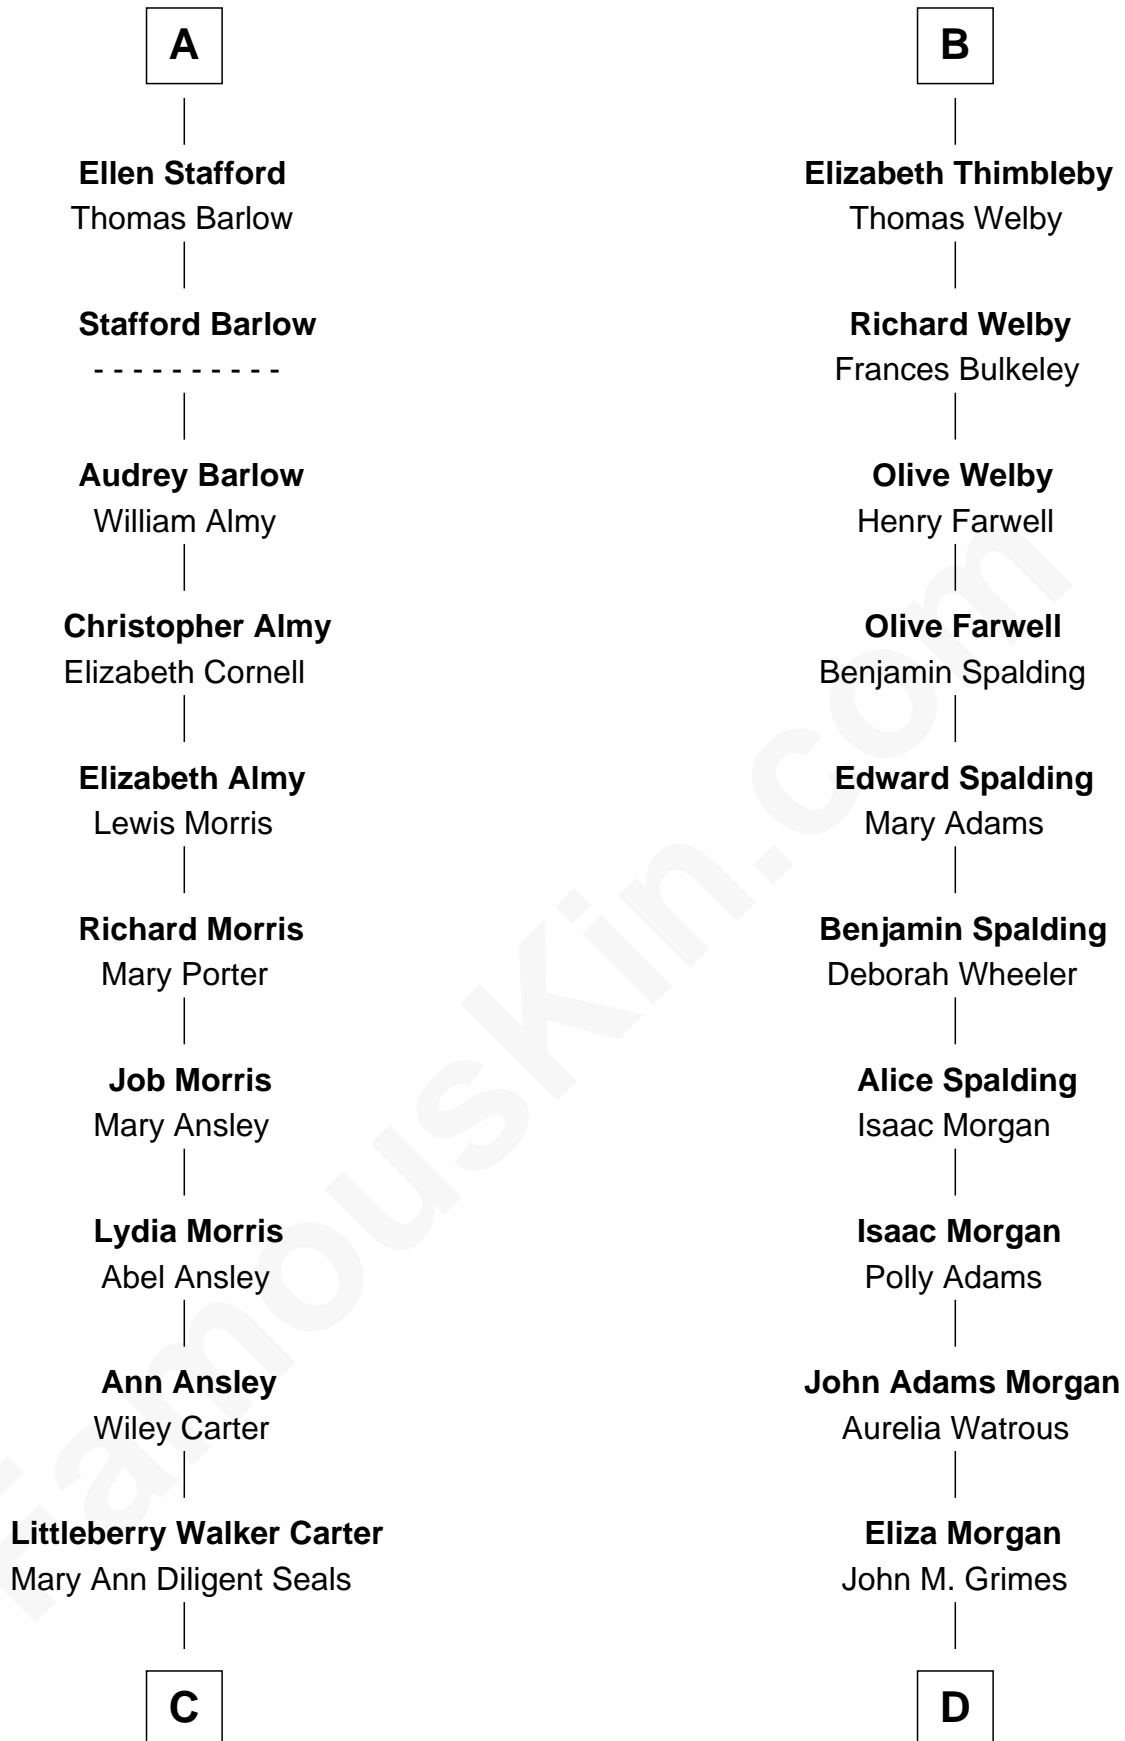

# FamousKin.com Relationship Chart of

**Jimmy Carter**  
39th U.S. President

19th cousin 2 times removed of

**Linda Hamilton**  
TV and Movie Actress

**C**

**William Archibald Carter**

Nina Pratt

**Earl Carter**

Lillian Gordy

**Jimmy Carter**

*39th U.S. President*

**D**

**Aurelia Morgan Grimes**

Stephen P. Holt

**Taylor Holt**

Frances Kyle

**Dr. Richard Huckstep Holt**

Mildred Alberta Derby

**Barbara Kyle Holt**

Dr. Carroll Stanford Hamilton

**Linda Hamilton**

*TV and Movie Actress*