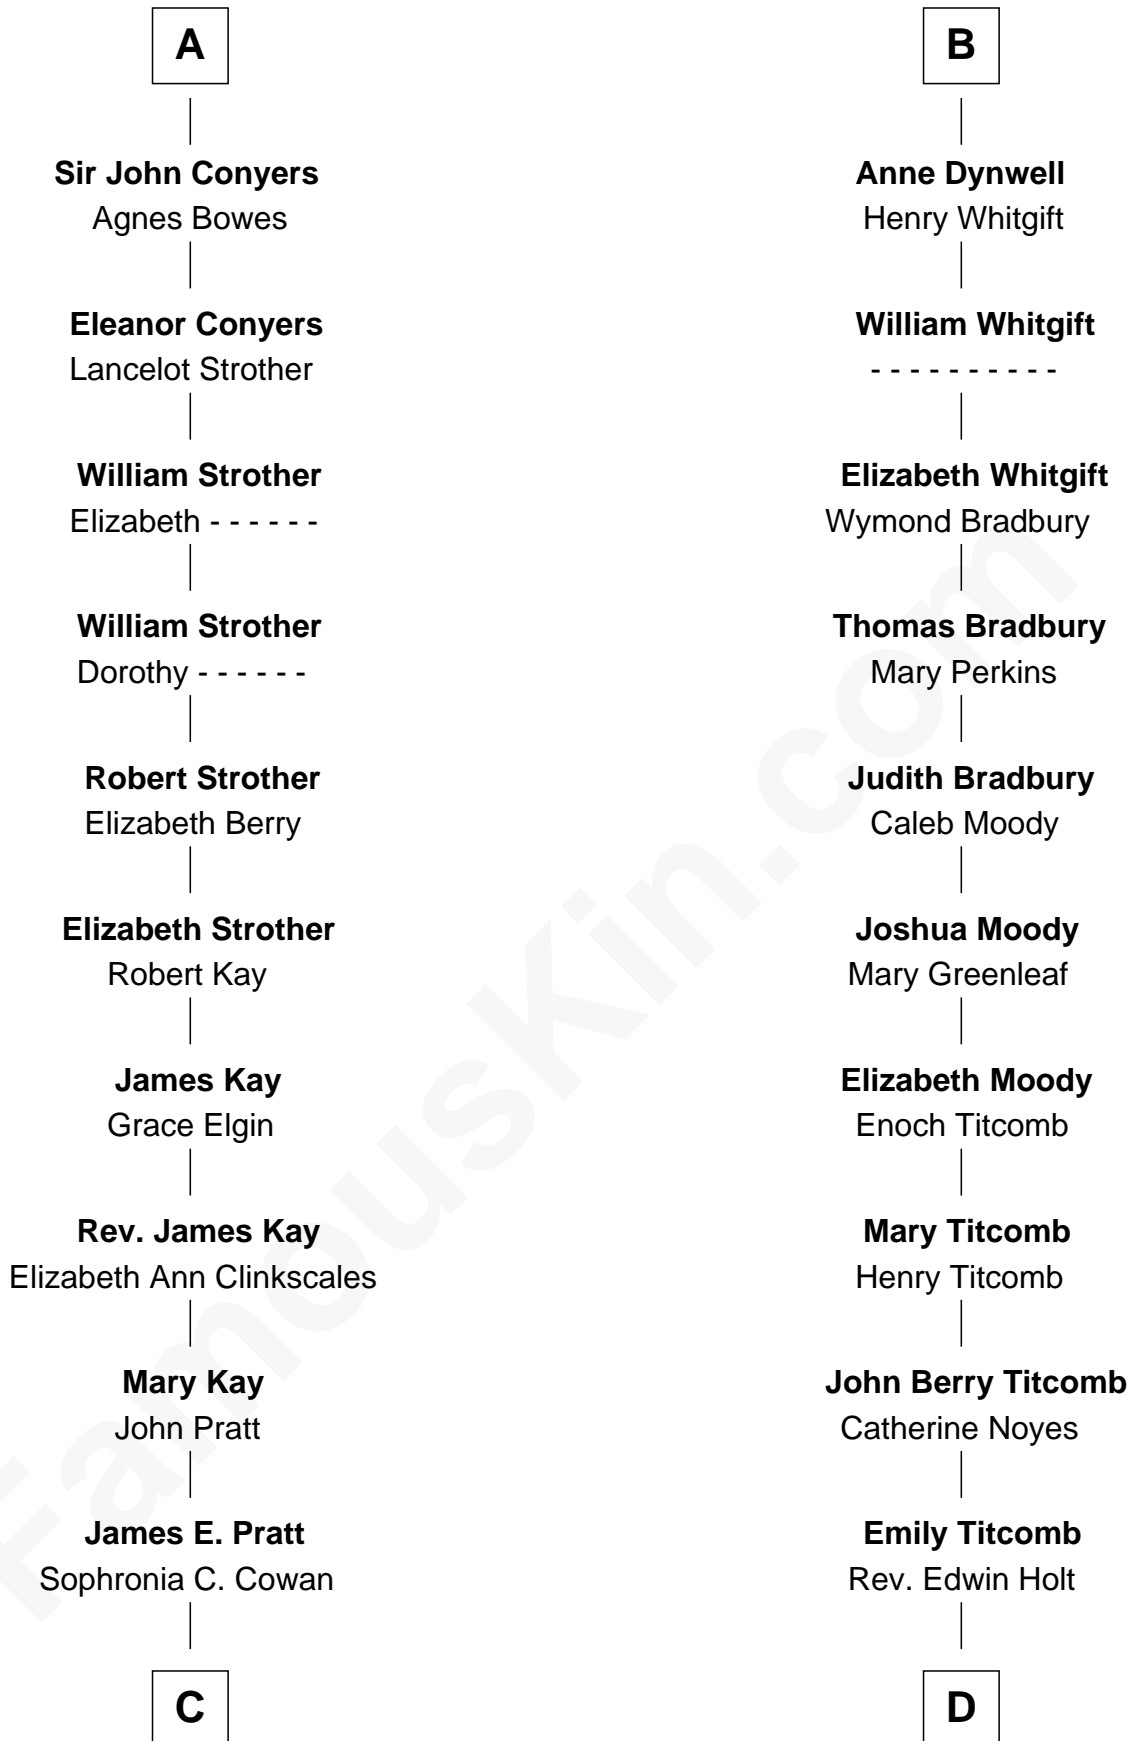

FamousKin.com Relationship Chart of

Jimmy Carter

39th U.S. President

19th cousin 2 times removed of

Linda Hamilton

TV and Movie Actress

Sir Henry de Percy

Idoine de Clifford

C

Nina Pratt

William Archibald Carter

Earl Carter

Lillian Gordy

Jimmy Carter

39th U.S. President

D

Stephen P. Holt

Aurelia Morgan Grimes

Taylor Holt

Frances Kyle

Dr. Richard Huckstep Holt

Mildred Alberta Derby

Barbara Kyle Holt

Dr. Carroll Stanford Hamilton