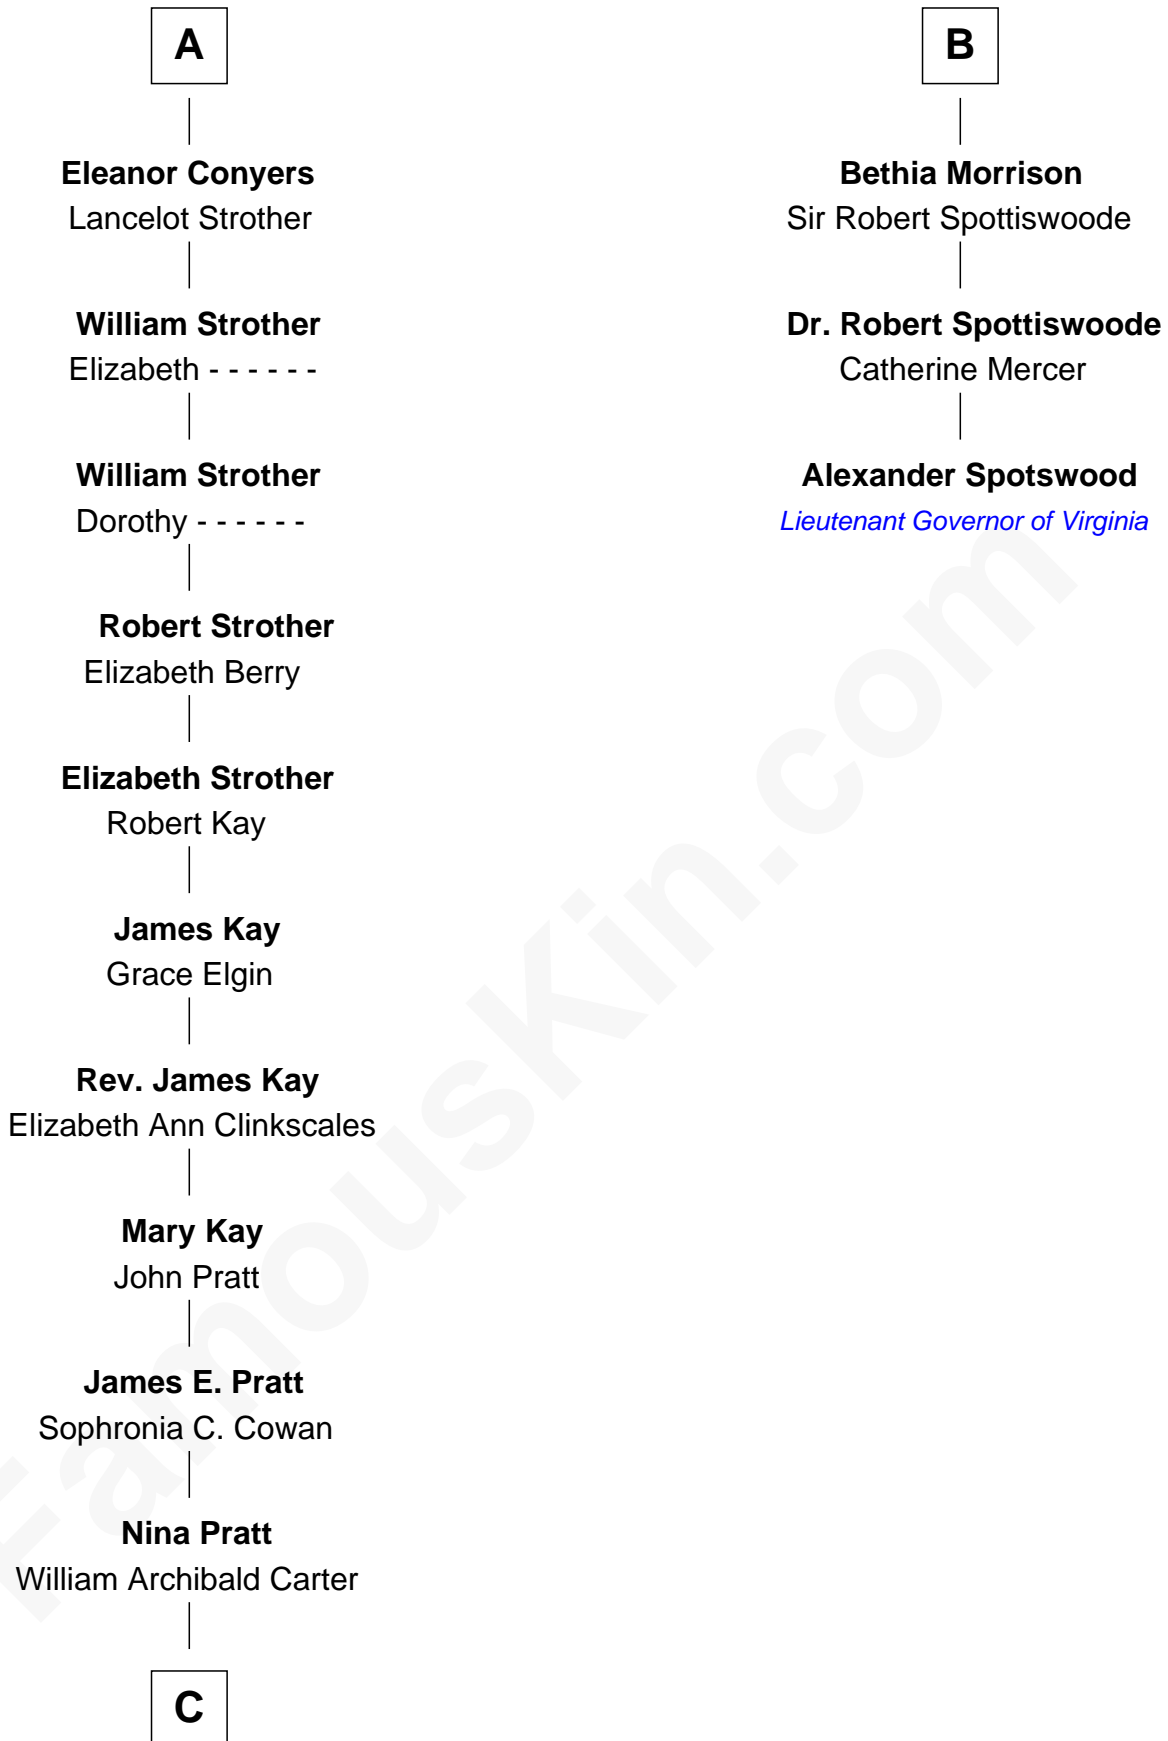

# FamousKin.com Relationship Chart of

**Jimmy Carter**

*39th U.S. President*

9th cousin 9 times removed of

**Alexander Spotswood**

*Lieutenant Governor of Virginia*

**John of Gaunt**

Katherine Roet

**C**

—  
**Earl Carter**  
Lillian Gordy

—  
**Jimmy Carter**  
*39th U.S. President*

FamousKin.com