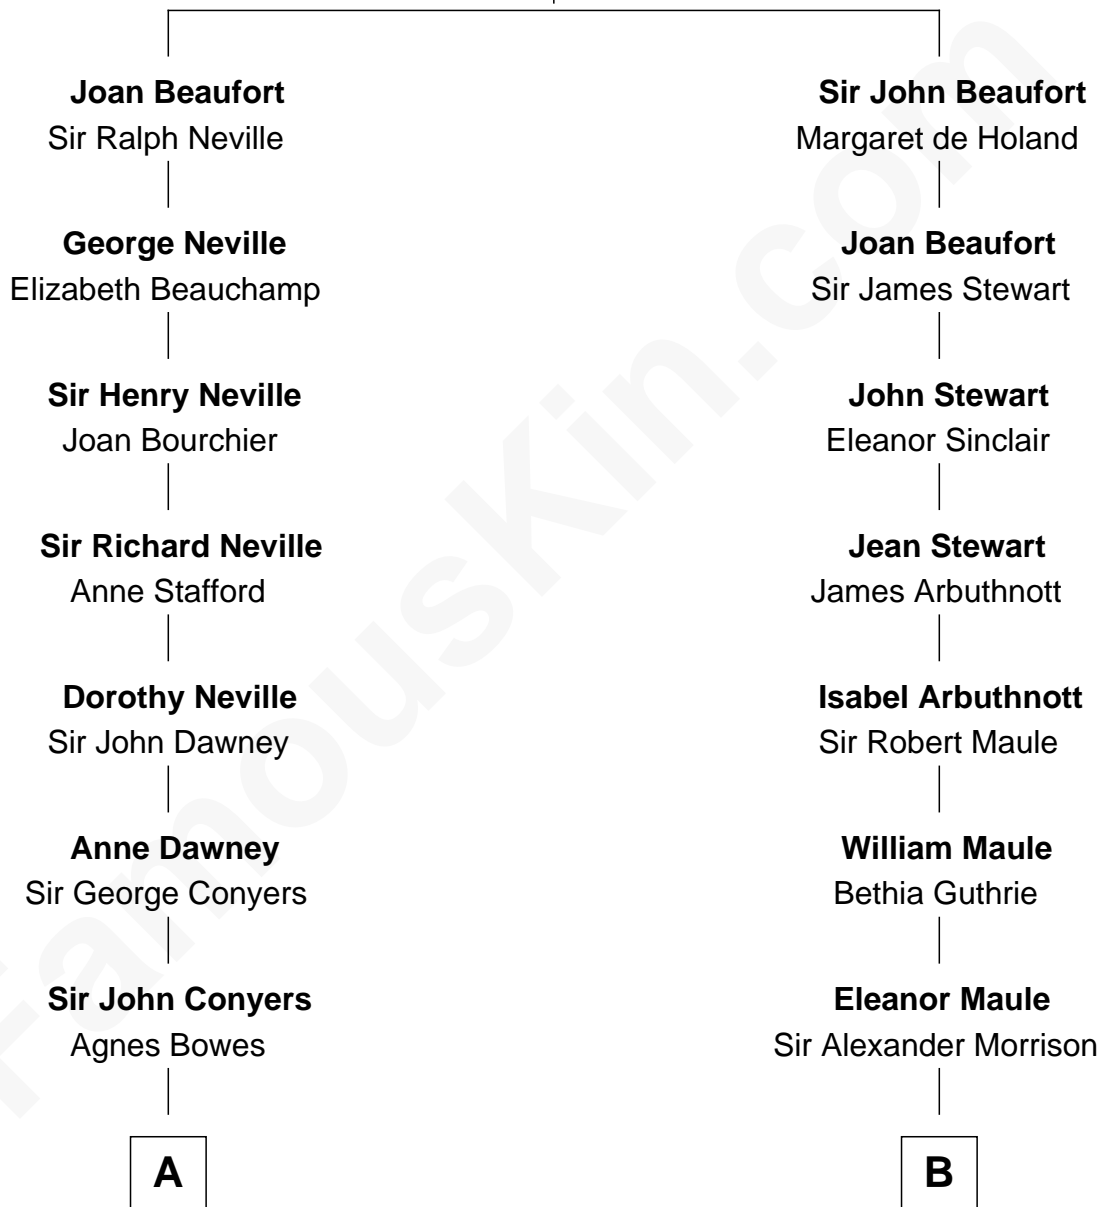

# FamousKin.com Relationship Chart of

**Jimmy Carter**

*39th U.S. President*

9th cousin 9 times removed of

**Alexander Spotswood**

*Lieutenant Governor of Virginia*

**John of Gaunt**

Katherine Roet

**C**

—  
**Earl Carter**  
Lillian Gordy

—  
**Jimmy Carter**  
*39th U.S. President*

FamousKin.com