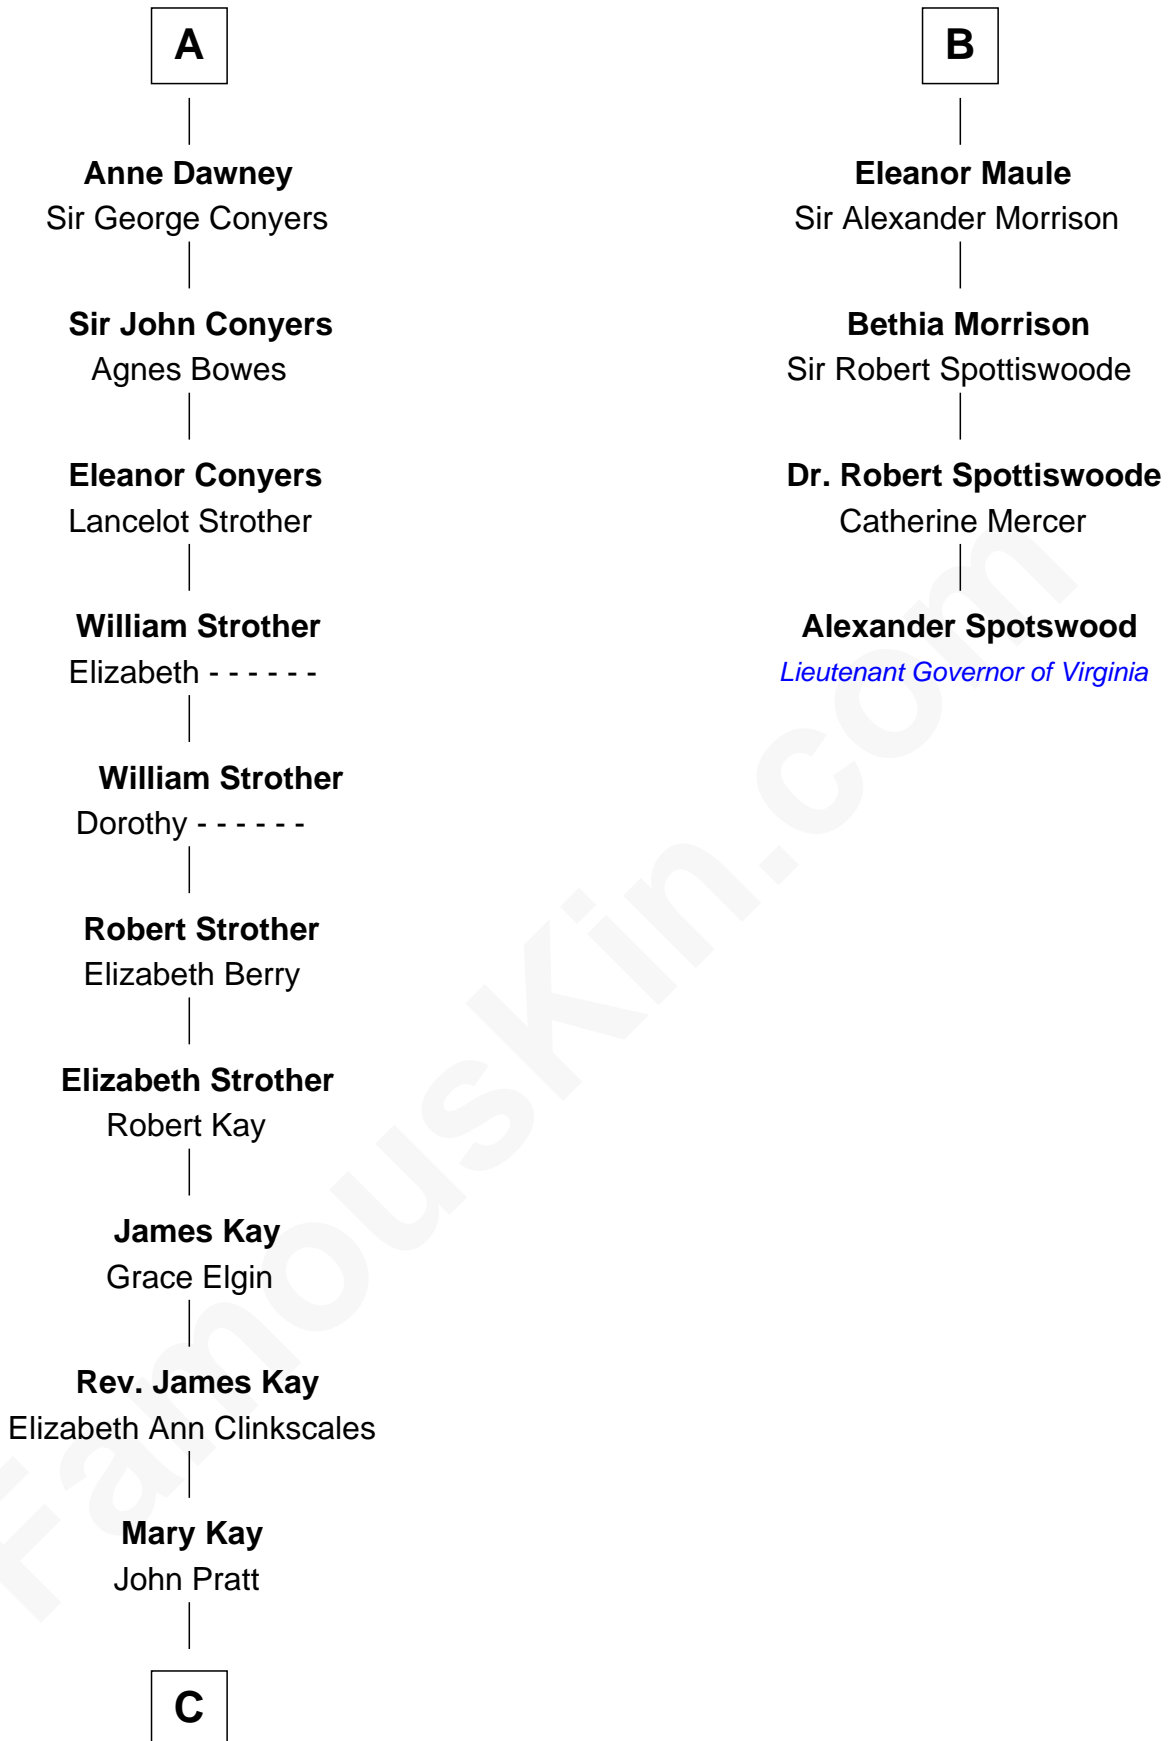

FamousKin.com Relationship Chart of

Jimmy Carter

39th U.S. President

10th cousin 10 times removed of

Alexander Spotswood

Lieutenant Governor of Virginia

Richard Fitzalan
Eleanor Plantagenet

C

—
James E. Pratt
Sophronia C. Cowan

—
Nina Pratt
William Archibald Carter

—
Earl Carter
Lillian Gordy

—
Jimmy Carter
39th U.S. President

FamousKin.com