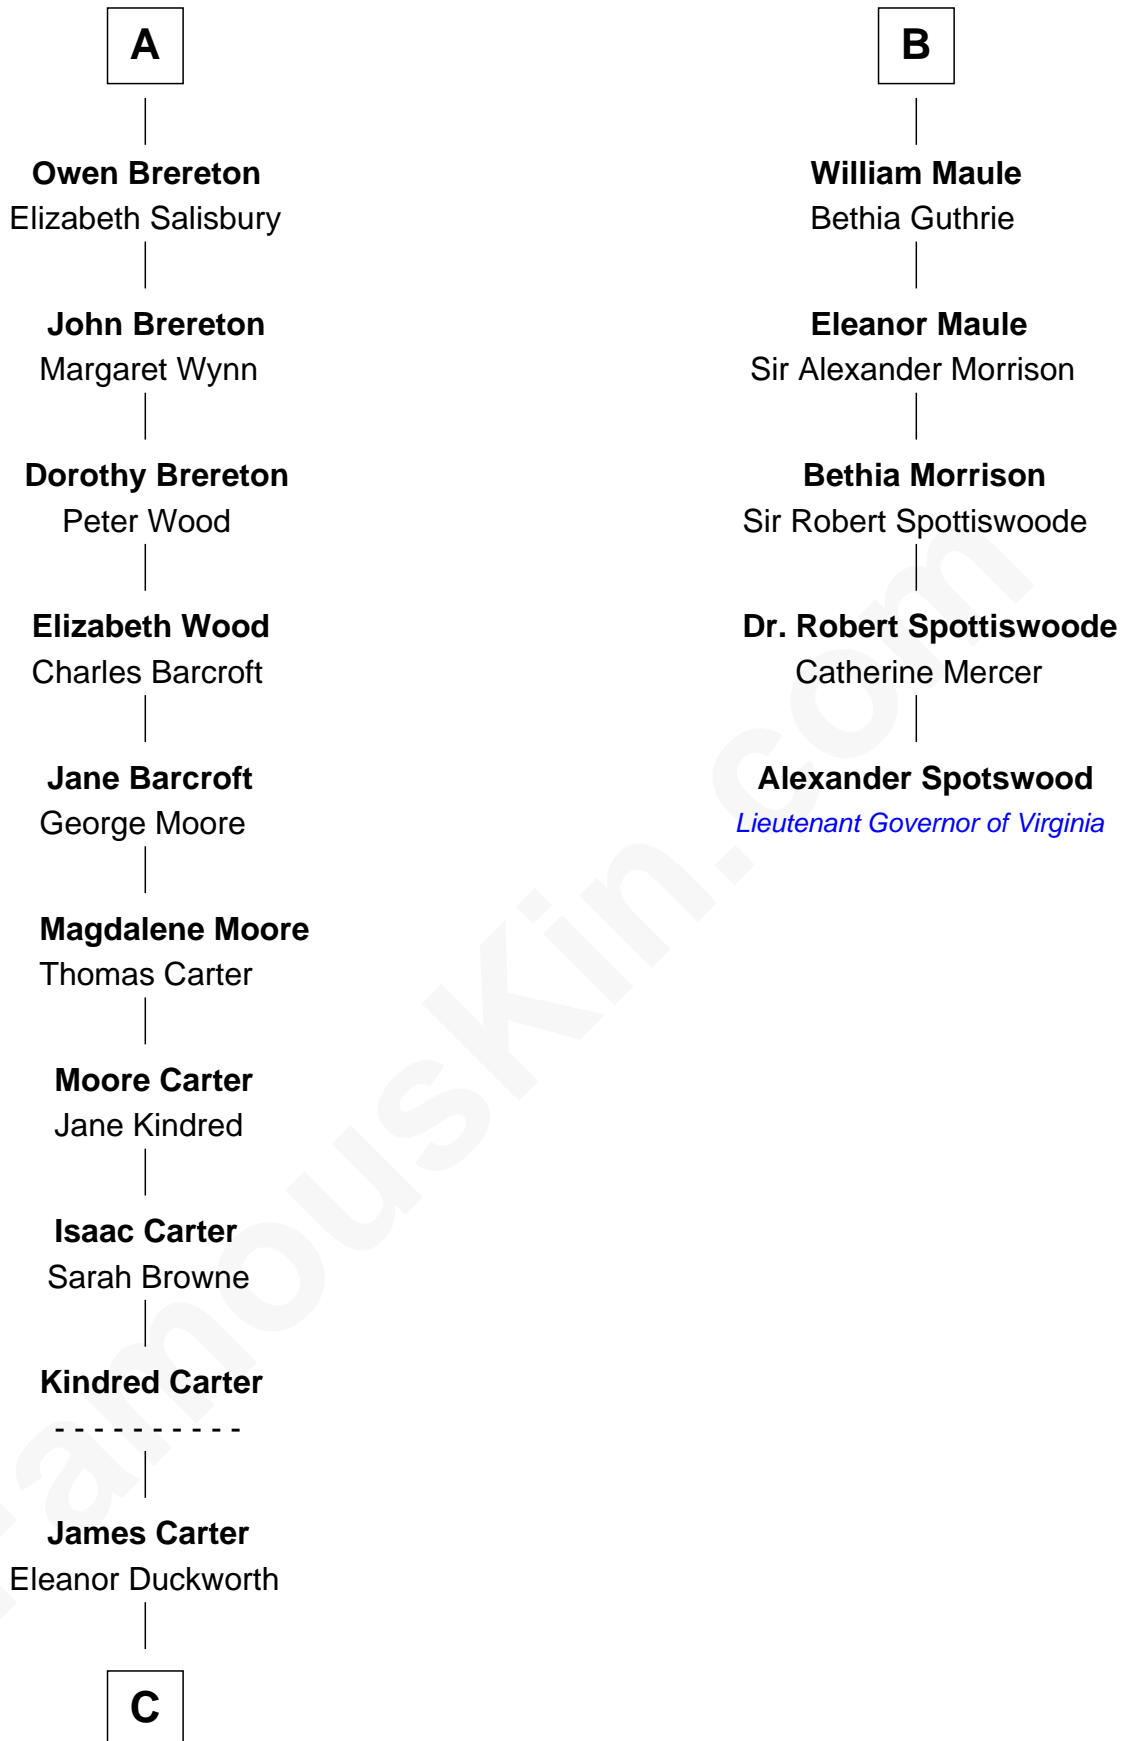

FamousKin.com Relationship Chart of

Jimmy Carter

39th U.S. President

11th cousin 10 times removed of

Alexander Spotswood

Lieutenant Governor of Virginia

Sir Robert de Holland

Maude la Zouche

C

—
Wiley Carter

Ann Ansley

—
Littleberry Walker Carter

Mary Ann Diligent Seals

—
William Archibald Carter

Nina Pratt

—
Earl Carter

Lillian Gordy

—
Jimmy Carter

39th U.S. President

FamousKin.com