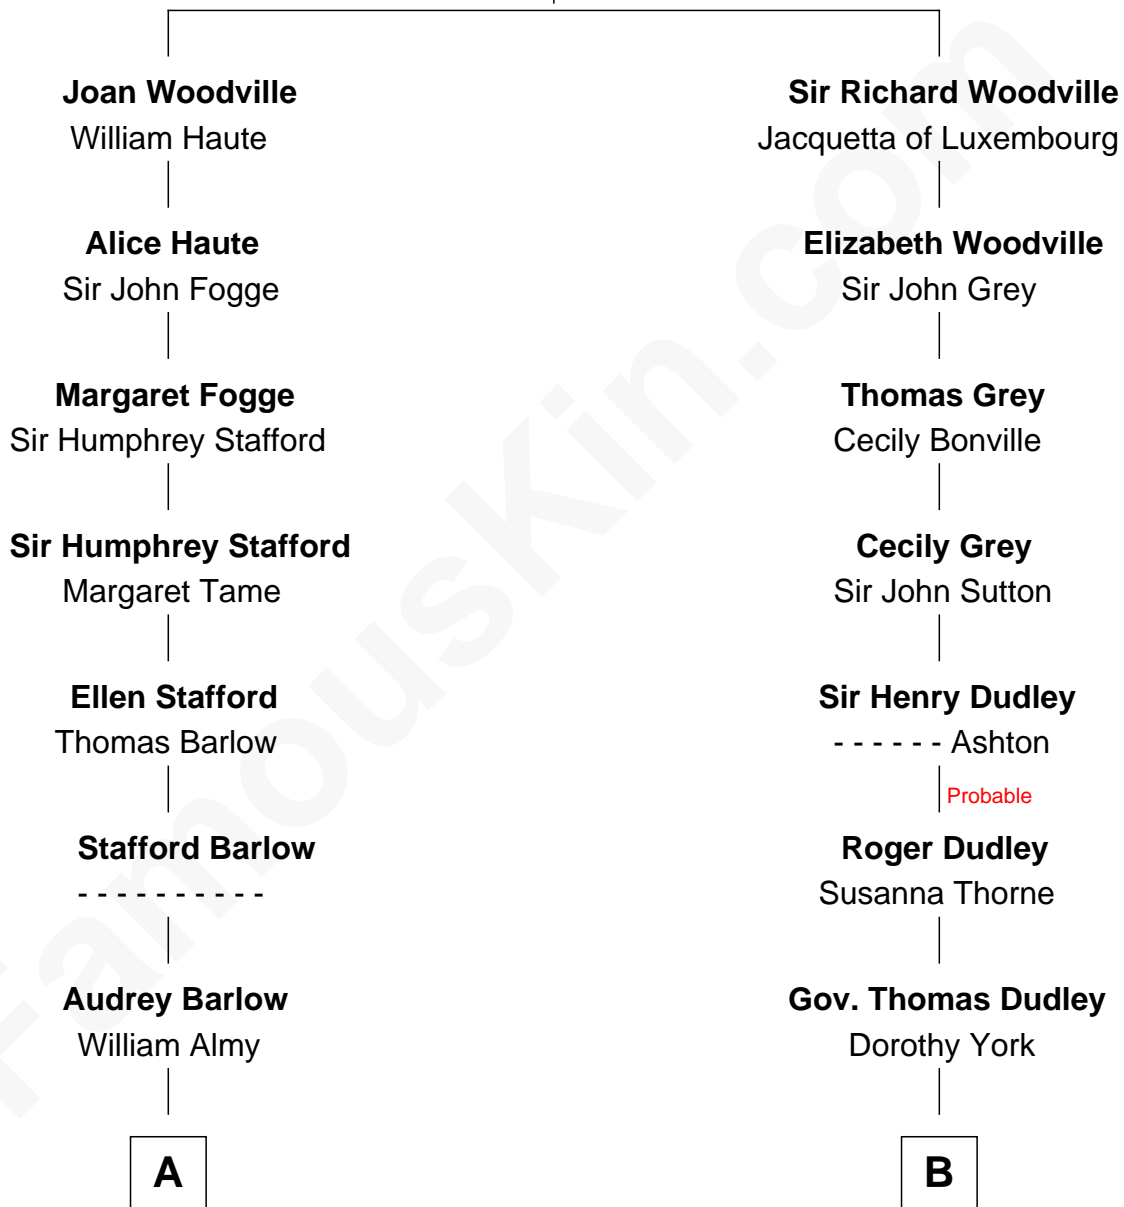

FamousKin.com Relationship Chart of

Jimmy Carter

39th U.S. President

16th cousin 2 times removed of

Keri Russell

TV and Movie Actress

Richard Woodville

Joan Bedlisgate

C

Stephanie Stephens

David Harold Russell

Keri Russell

TV and Movie Actress

FamousKin.com