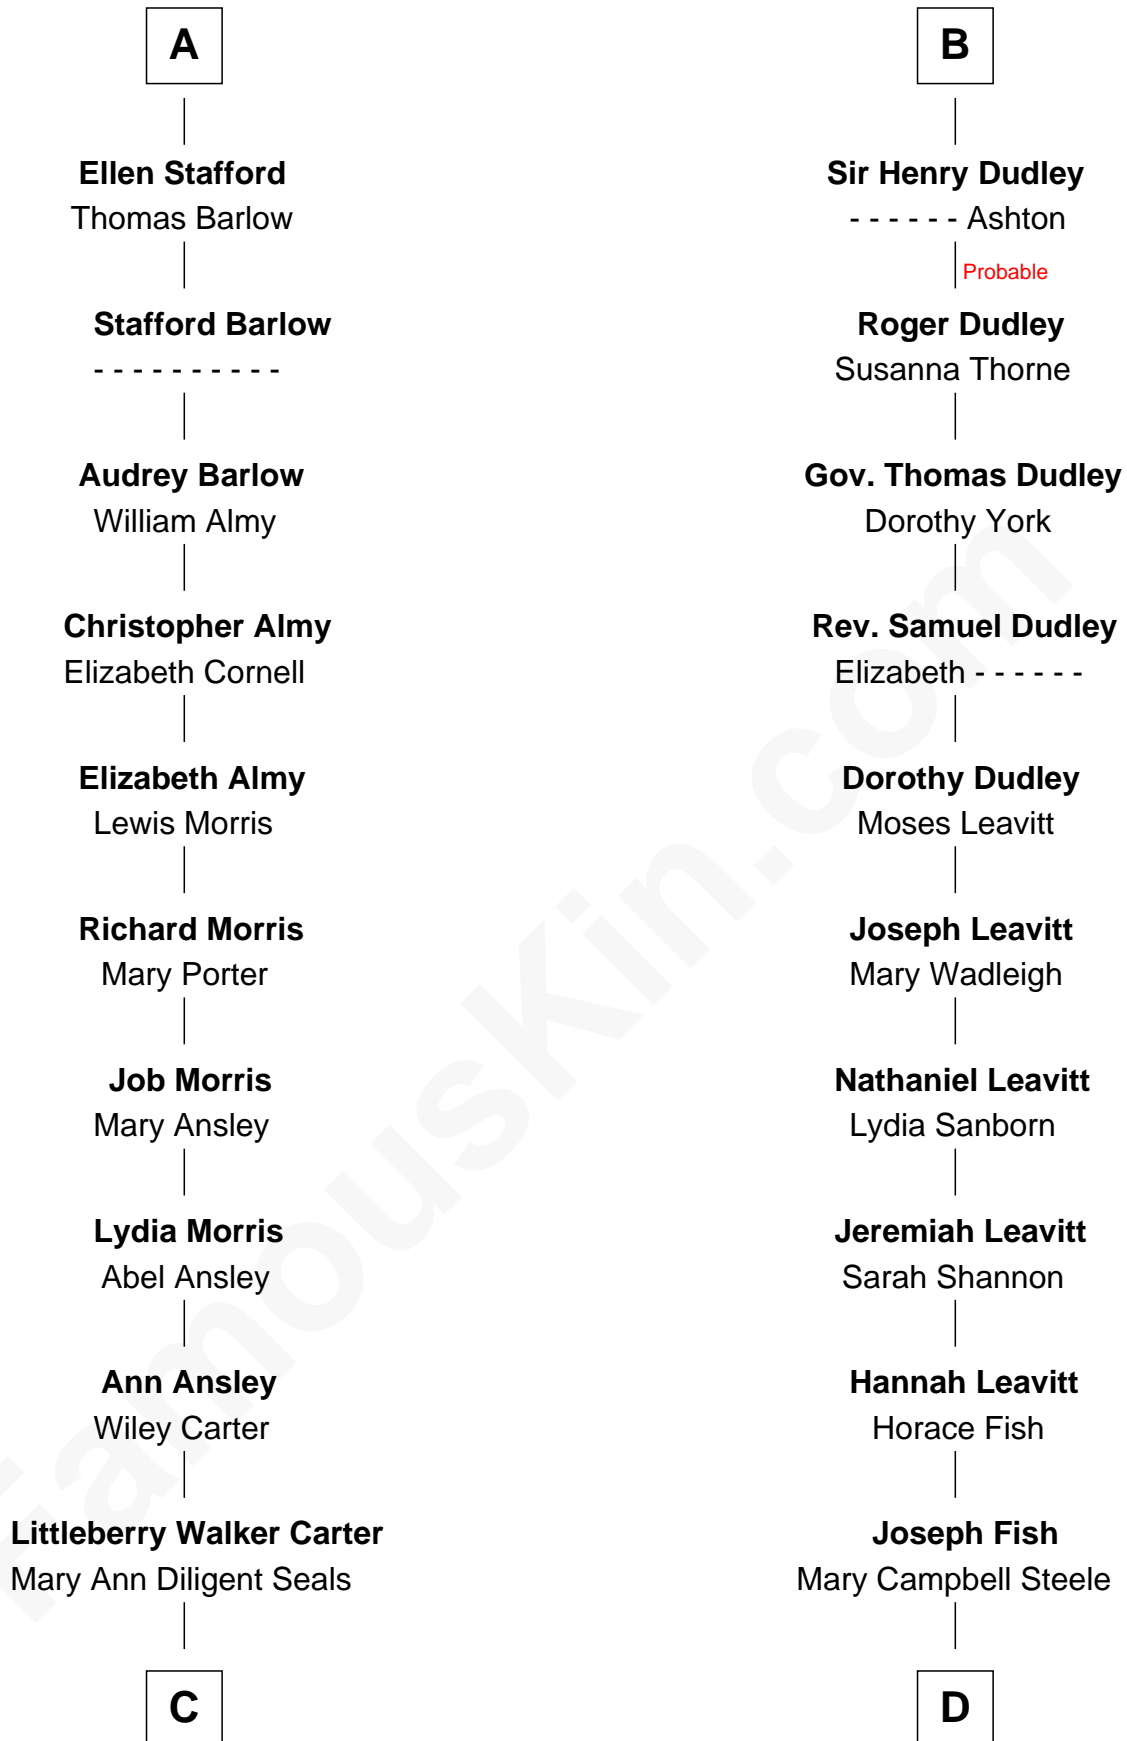

FamousKin.com Relationship Chart of

Jimmy Carter

39th U.S. President

19th cousin 2 times removed of

Keri Russell

TV and Movie Actress

Ralph de Stafford

*with wife
Katherine de Hastang*

Beatrice de Stafford

Thomas de Ros

Margaret de Ros

Sir Reynold Grey

Margaret Grey

Sir William Bonville

William Bonville

Elizabeth Harington

William Bonville

Katherine Neville

Cecily Bonville

Thomas Grey

Cecily Grey

Sir John Sutton

B

C

William Archibald Carter

Nina Pratt

Earl Carter

Lillian Gordy

Jimmy Carter

39th U.S. President

D

John Lazelle Fish