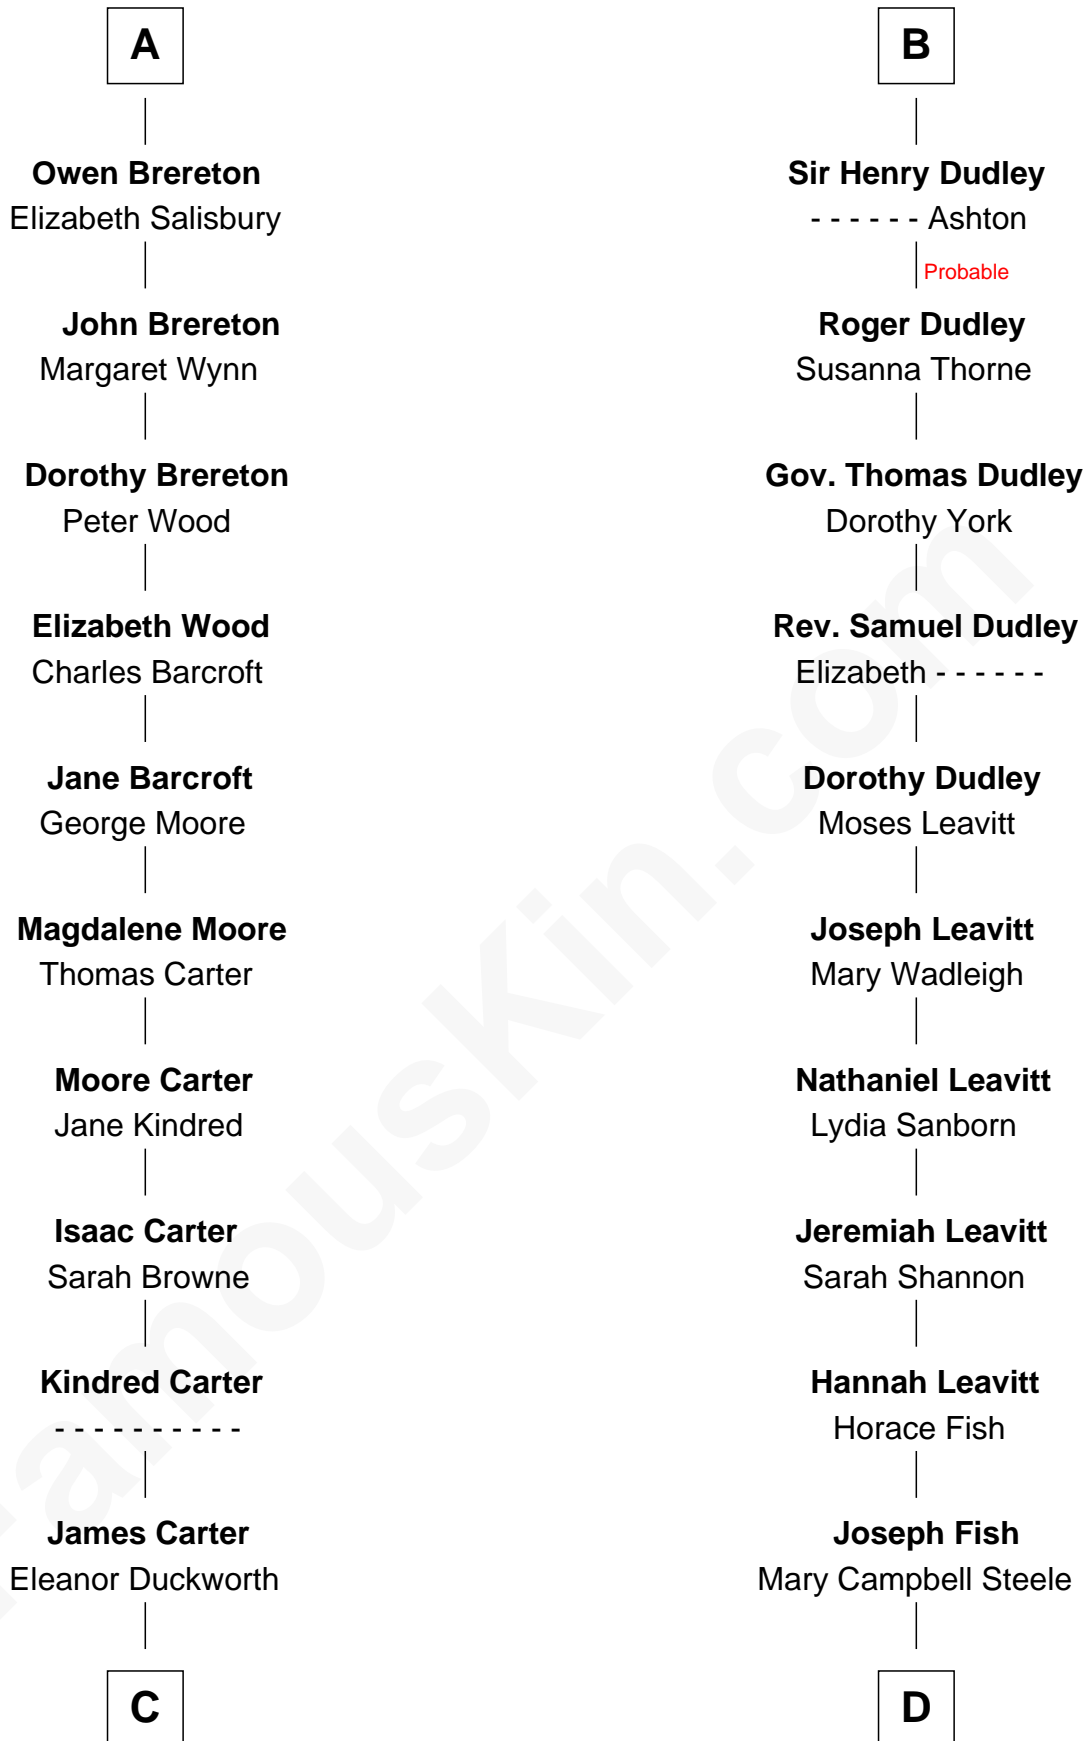

FamousKin.com Relationship Chart of

Jimmy Carter
39th U.S. President

21st cousin of

Keri Russell
TV and Movie Actress

Sir Robert de Holland
Maude la Zouche

Maude de Holland
Sir Thomas de Swinnerton

Sir Robert de Swinnerton
Elizabeth de Beke

Maud de Swinnerton
Sir William Ipstones

Alice Ipstones
Sir Randall Brereton

Sir William Brereton
Catherine Wylde

Edward Brereton
Elizabeth Roydon

John Brereton
Margaret Fychan

A

Thomas Holand
Joan Plantagenet

Sir Thomas de Holand
Alice Fitzalan

Eleanor Holand
Edward Cherleton

Joyce Cherleton
Sir John Tiptoft

Joyce Tiptoft
Sir Edmund Sutton

Sir Edward Sutton
Cecily Willoughby

Sir John Sutton
Cecily Grey

B

C

Wiley Carter

Ann Ansley

Littleberry Walker Carter

Mary Ann Diligent Seals

William Archibald Carter

Nina Pratt

Earl Carter

Lillian Gordy