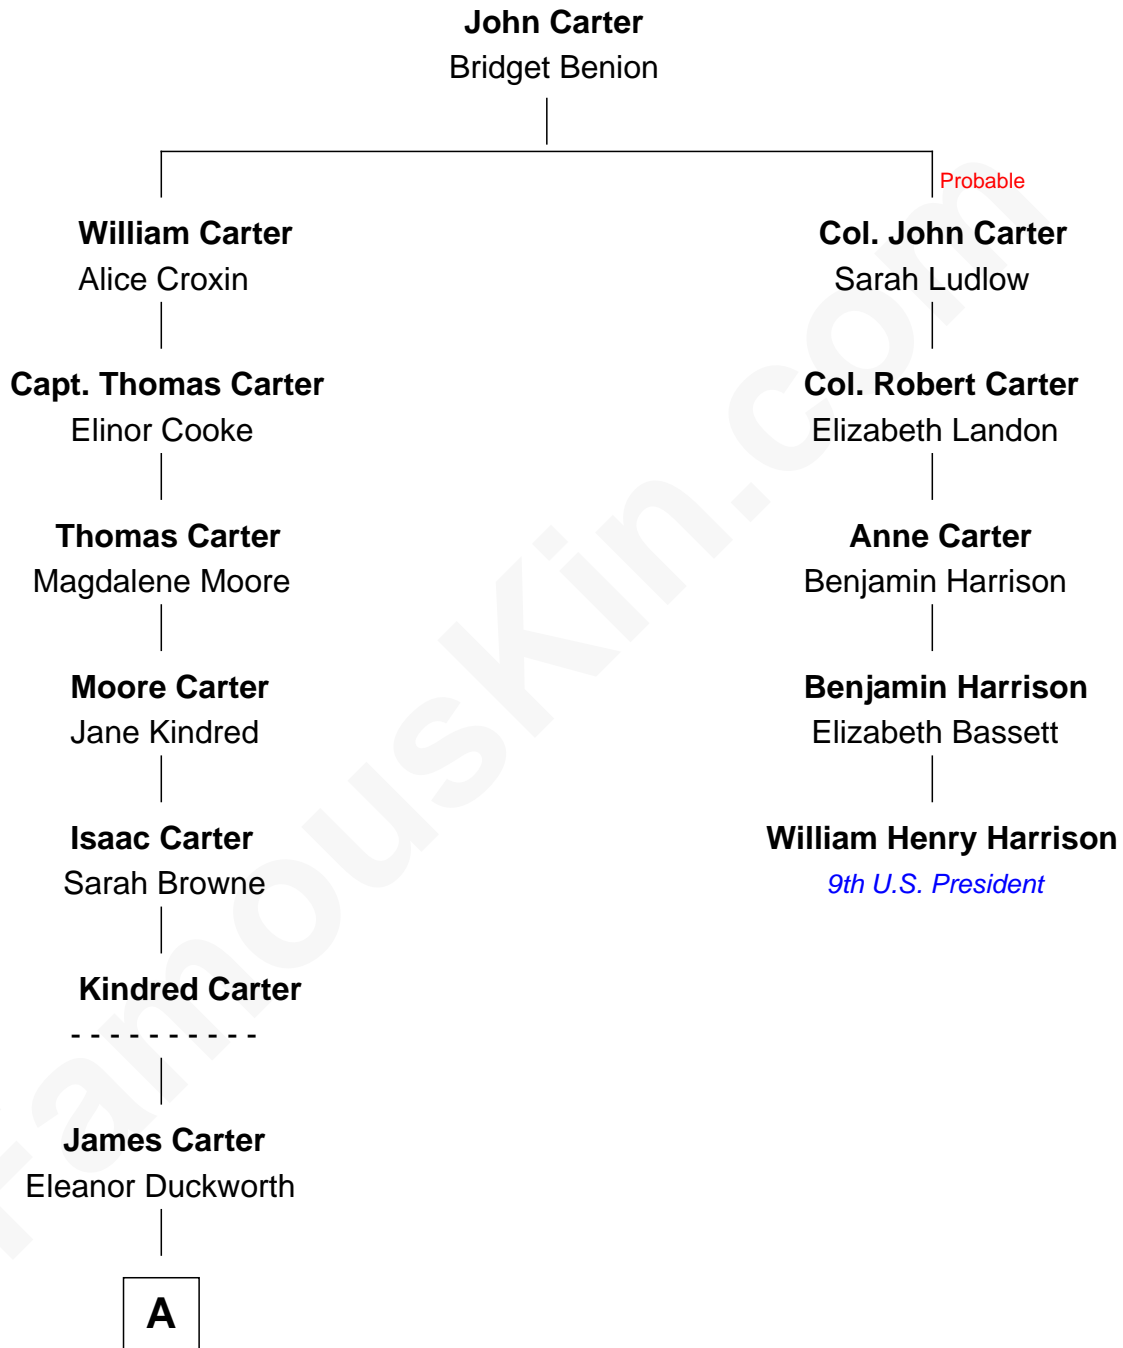

FamousKin.com Relationship Chart of

Jimmy Carter

39th U.S. President

4th cousin 7 times removed of

William Henry Harrison

9th U.S. President

A

—
Wiley Carter

Ann Ansley

—
Littleberry Walker Carter

Mary Ann Diligent Seals

—
William Archibald Carter

Nina Pratt

—
Earl Carter

Lillian Gordy

—
Jimmy Carter

39th U.S. President

FamousKin.com